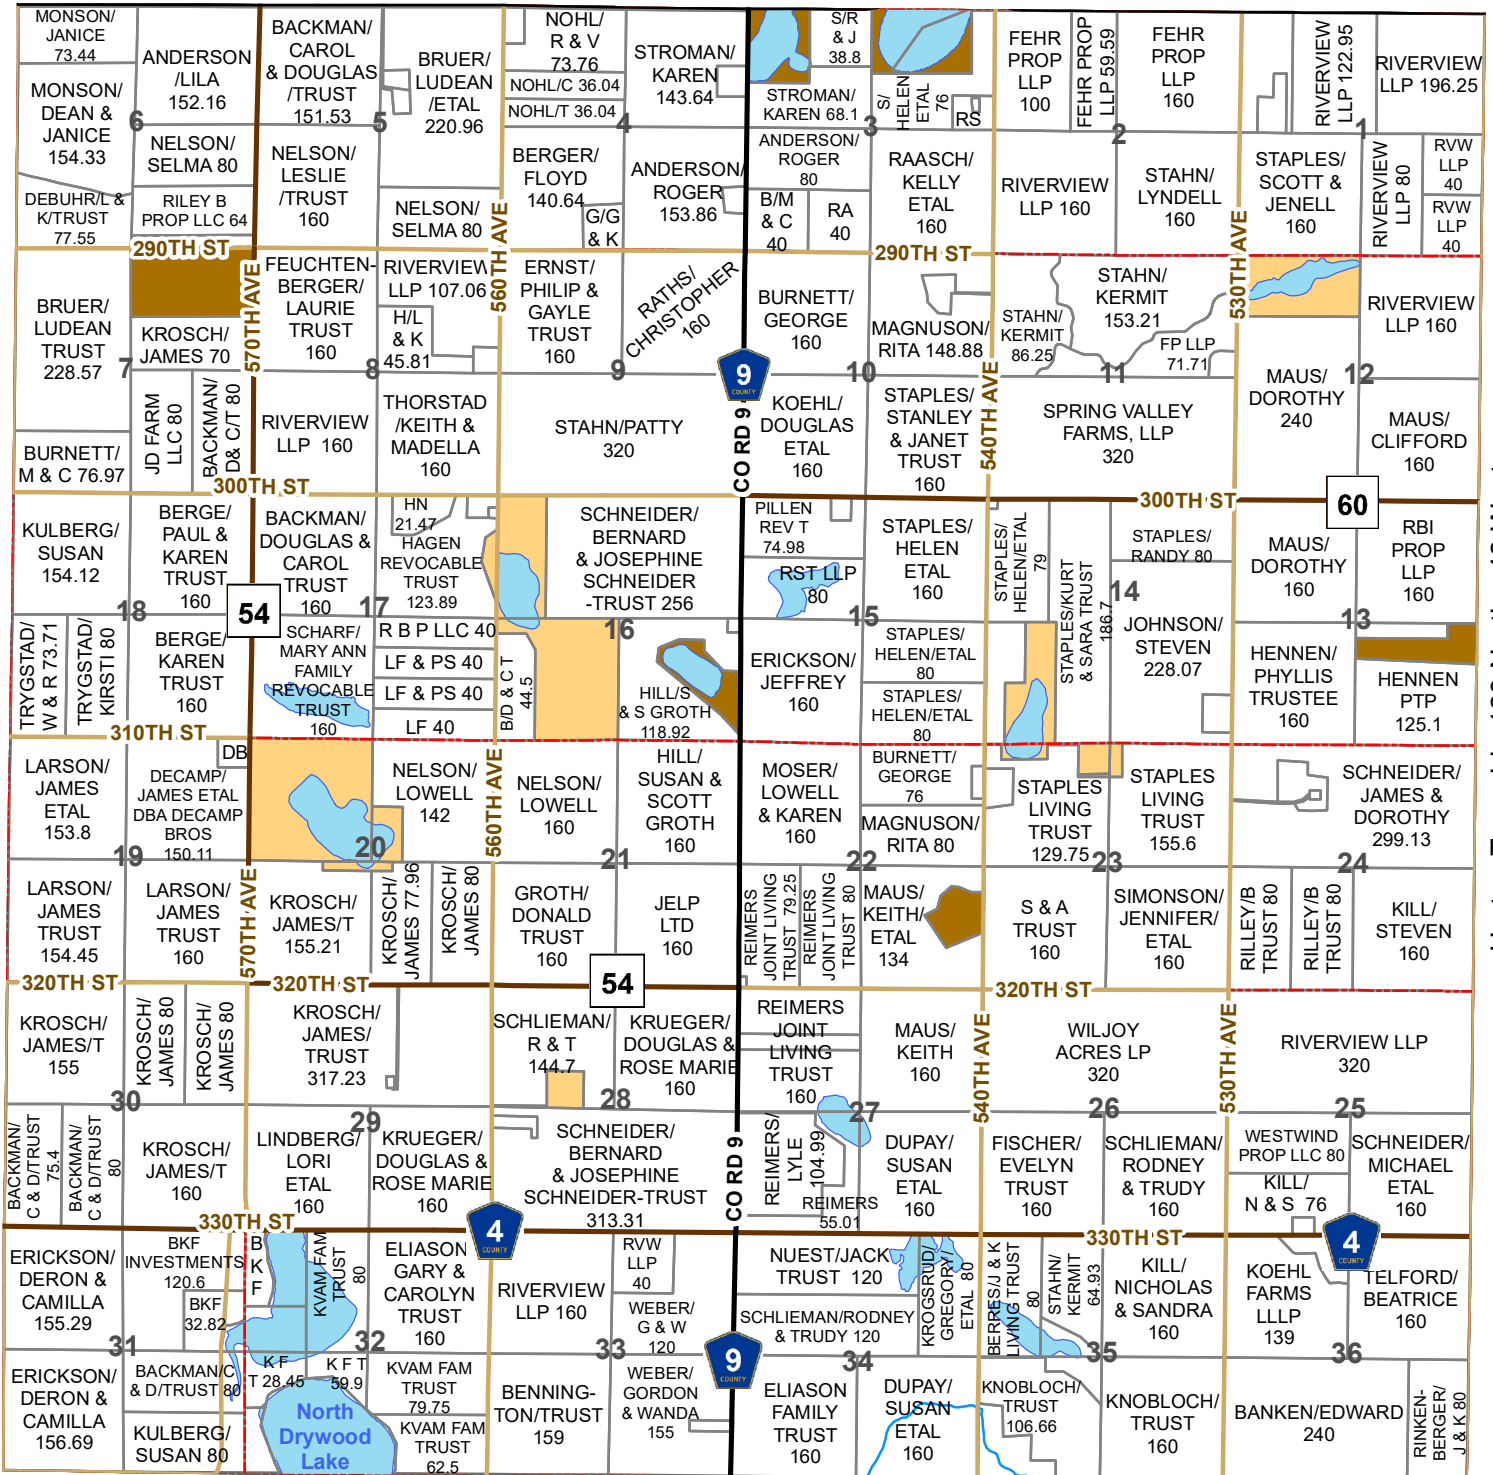

Synnes Township

Township 123 North - Range 43 West

Scott Township 124 North - 43 West

Stevens Township 123 North - 44 West

Horton Township 123 North - 42 West

Swift County

Legend

- Waterfowl Production Area
- Wildlife Mangement Area