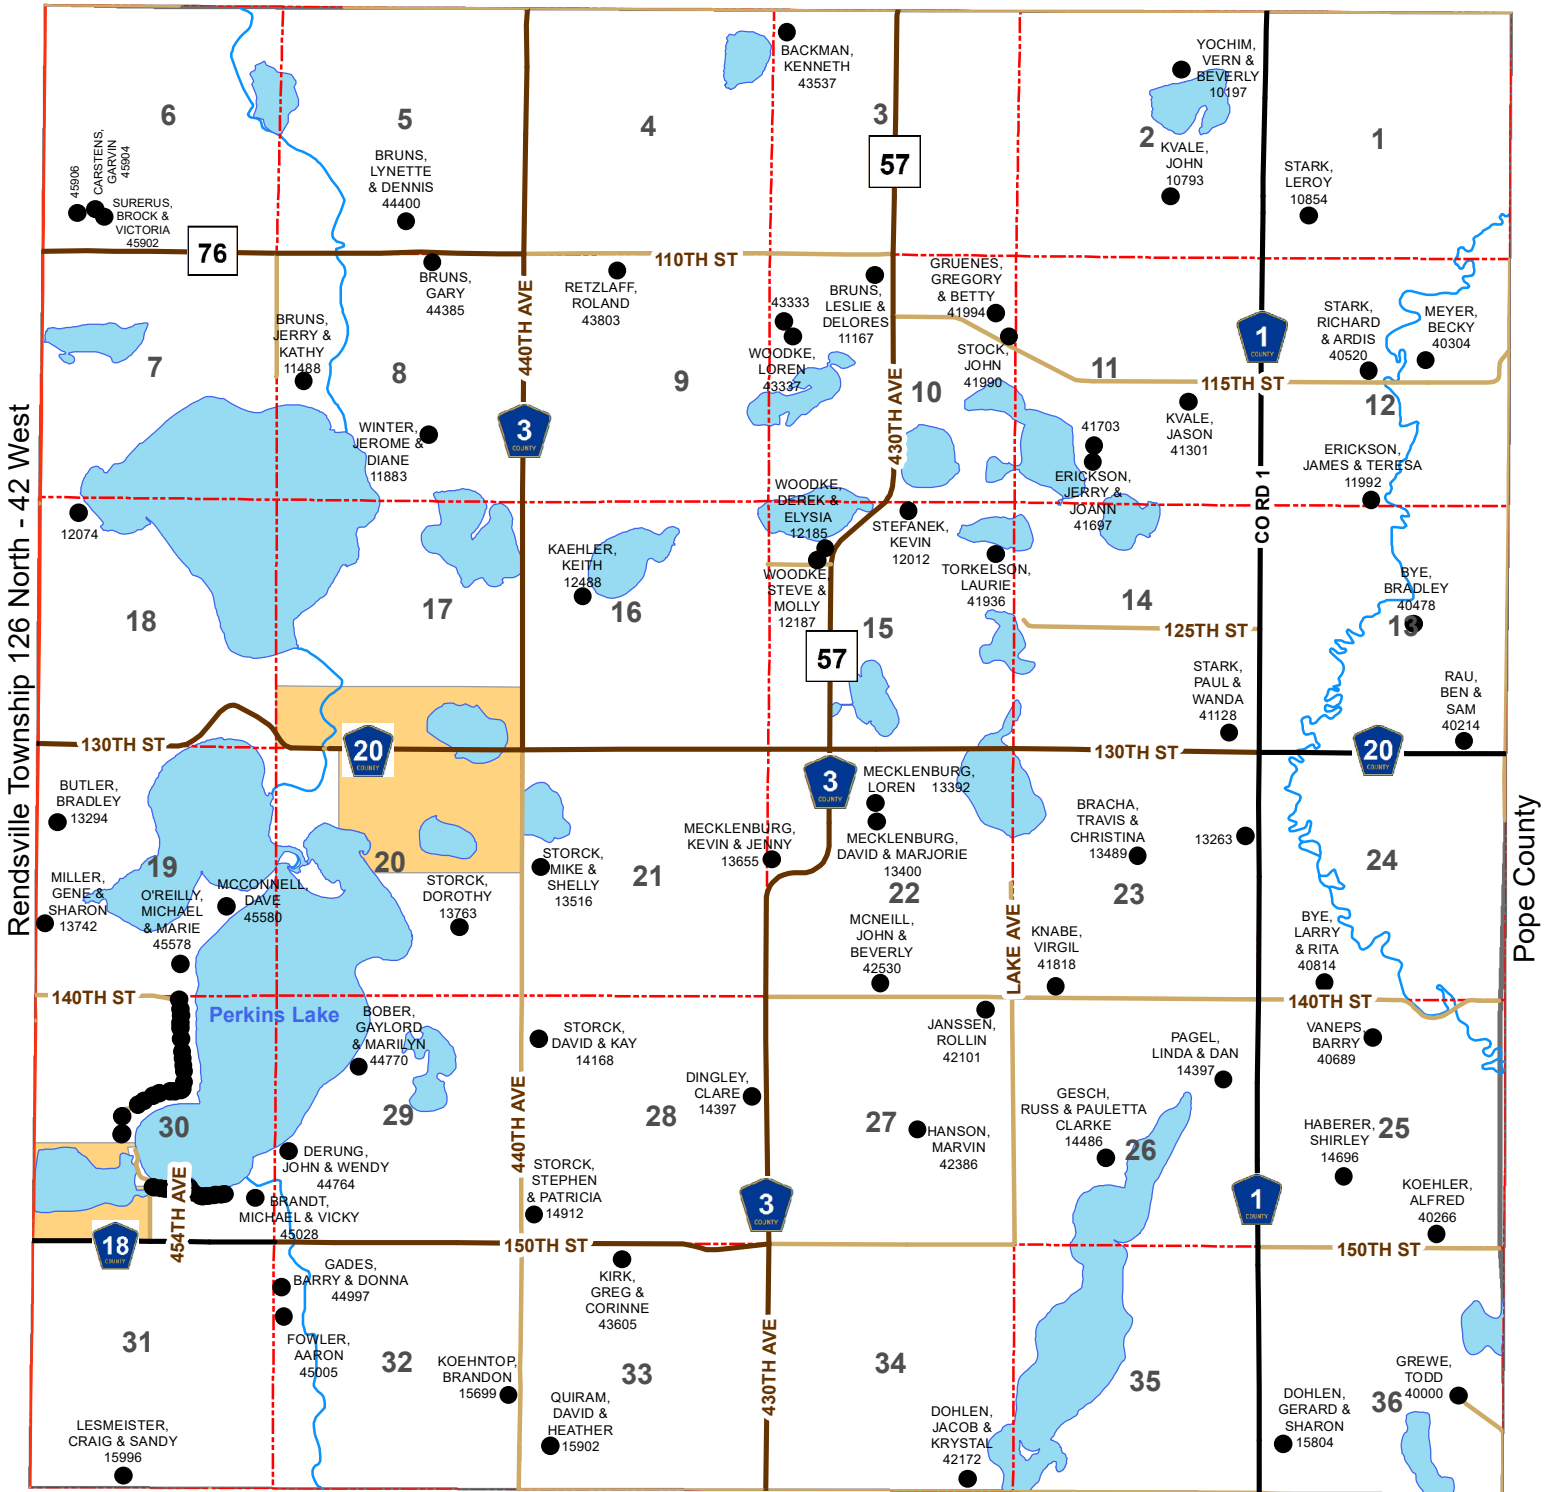

Swan Lake Township

Township 126 North - Range 41 West

Grant County

Framnas Township 125 North - 41 West

Legend

- Waterfowl Production Area
- Wildlife Mangement Area