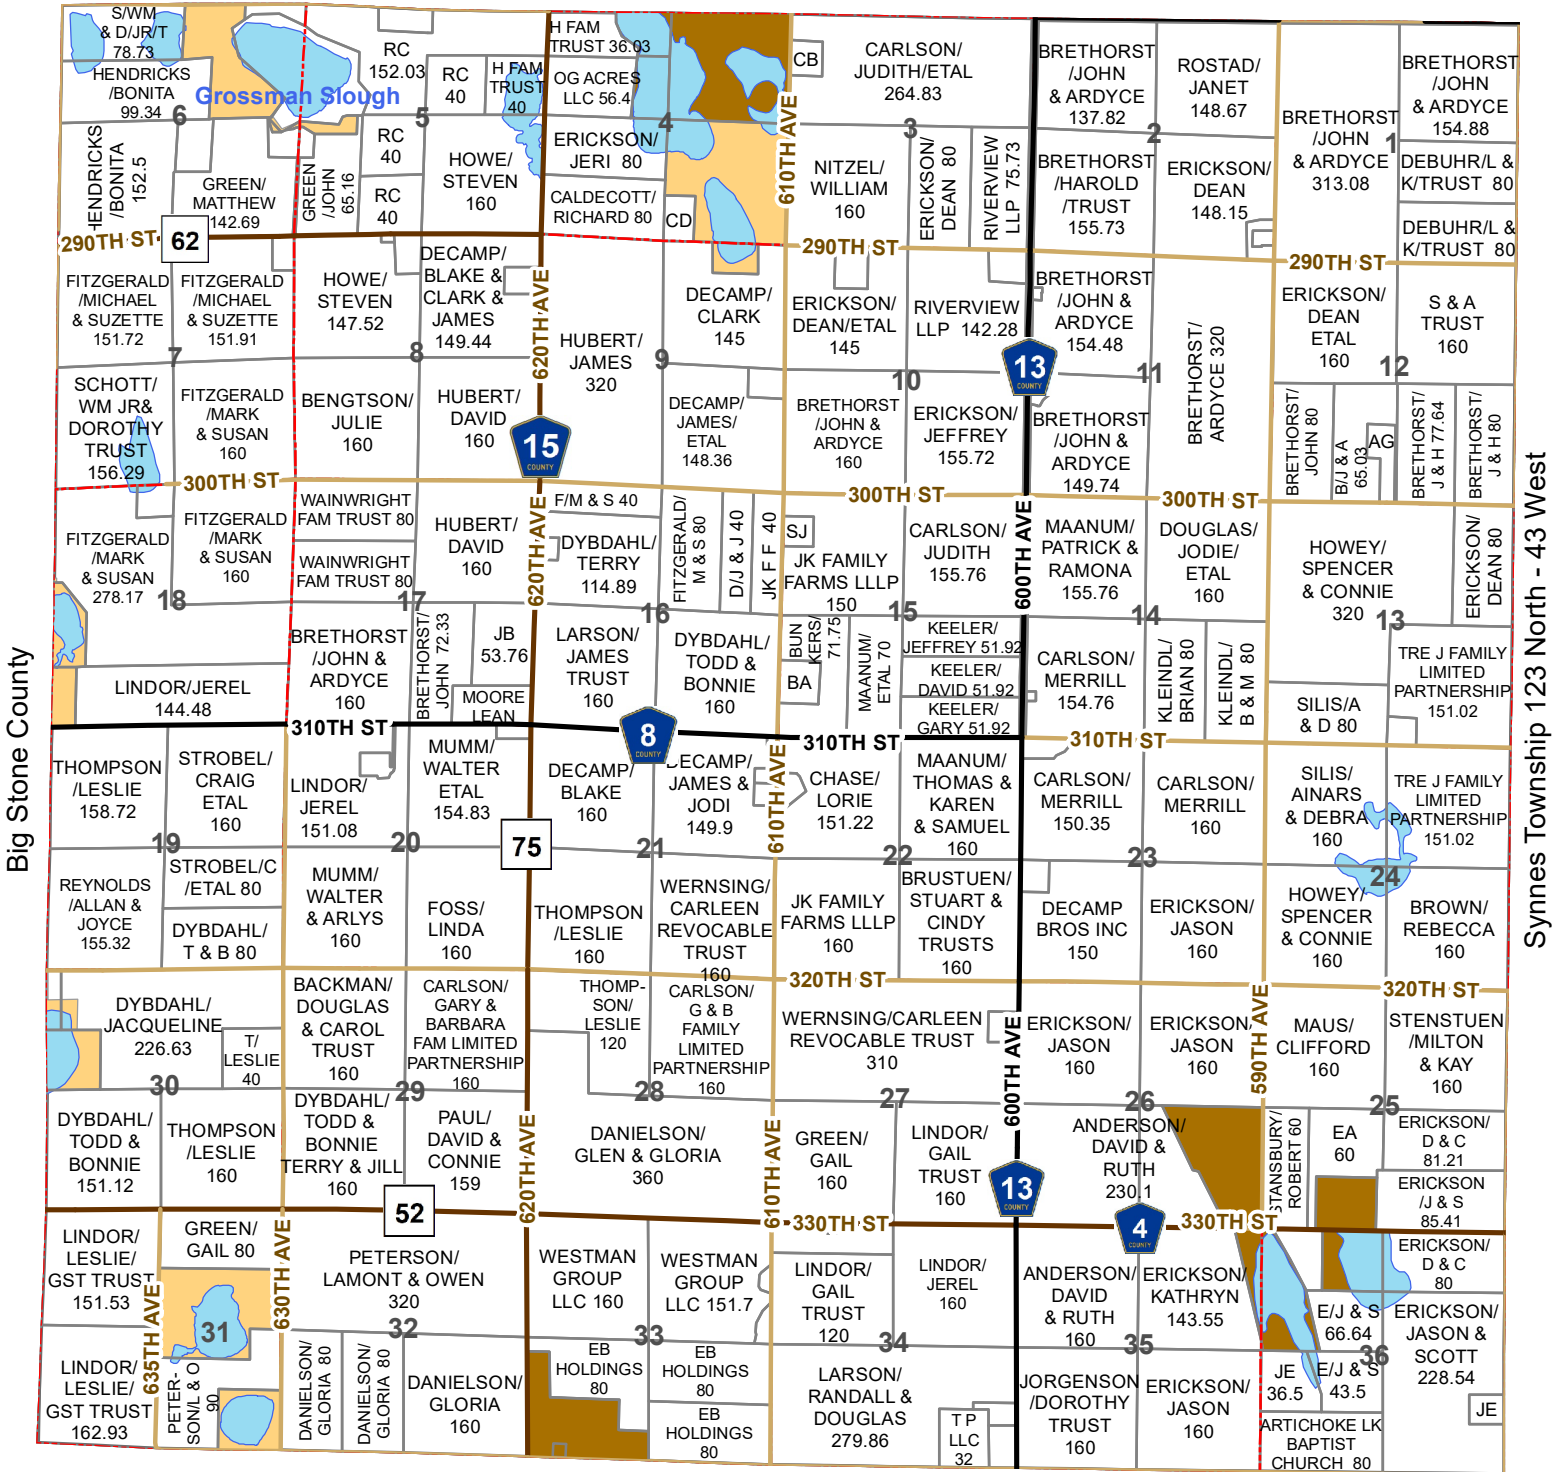

# Stevens Township

Township 123 North - Range 44 West

Baker Township 124 North - 44 West

## Legend

- Waterfowl Production Area
- Wildlife Mangement Area