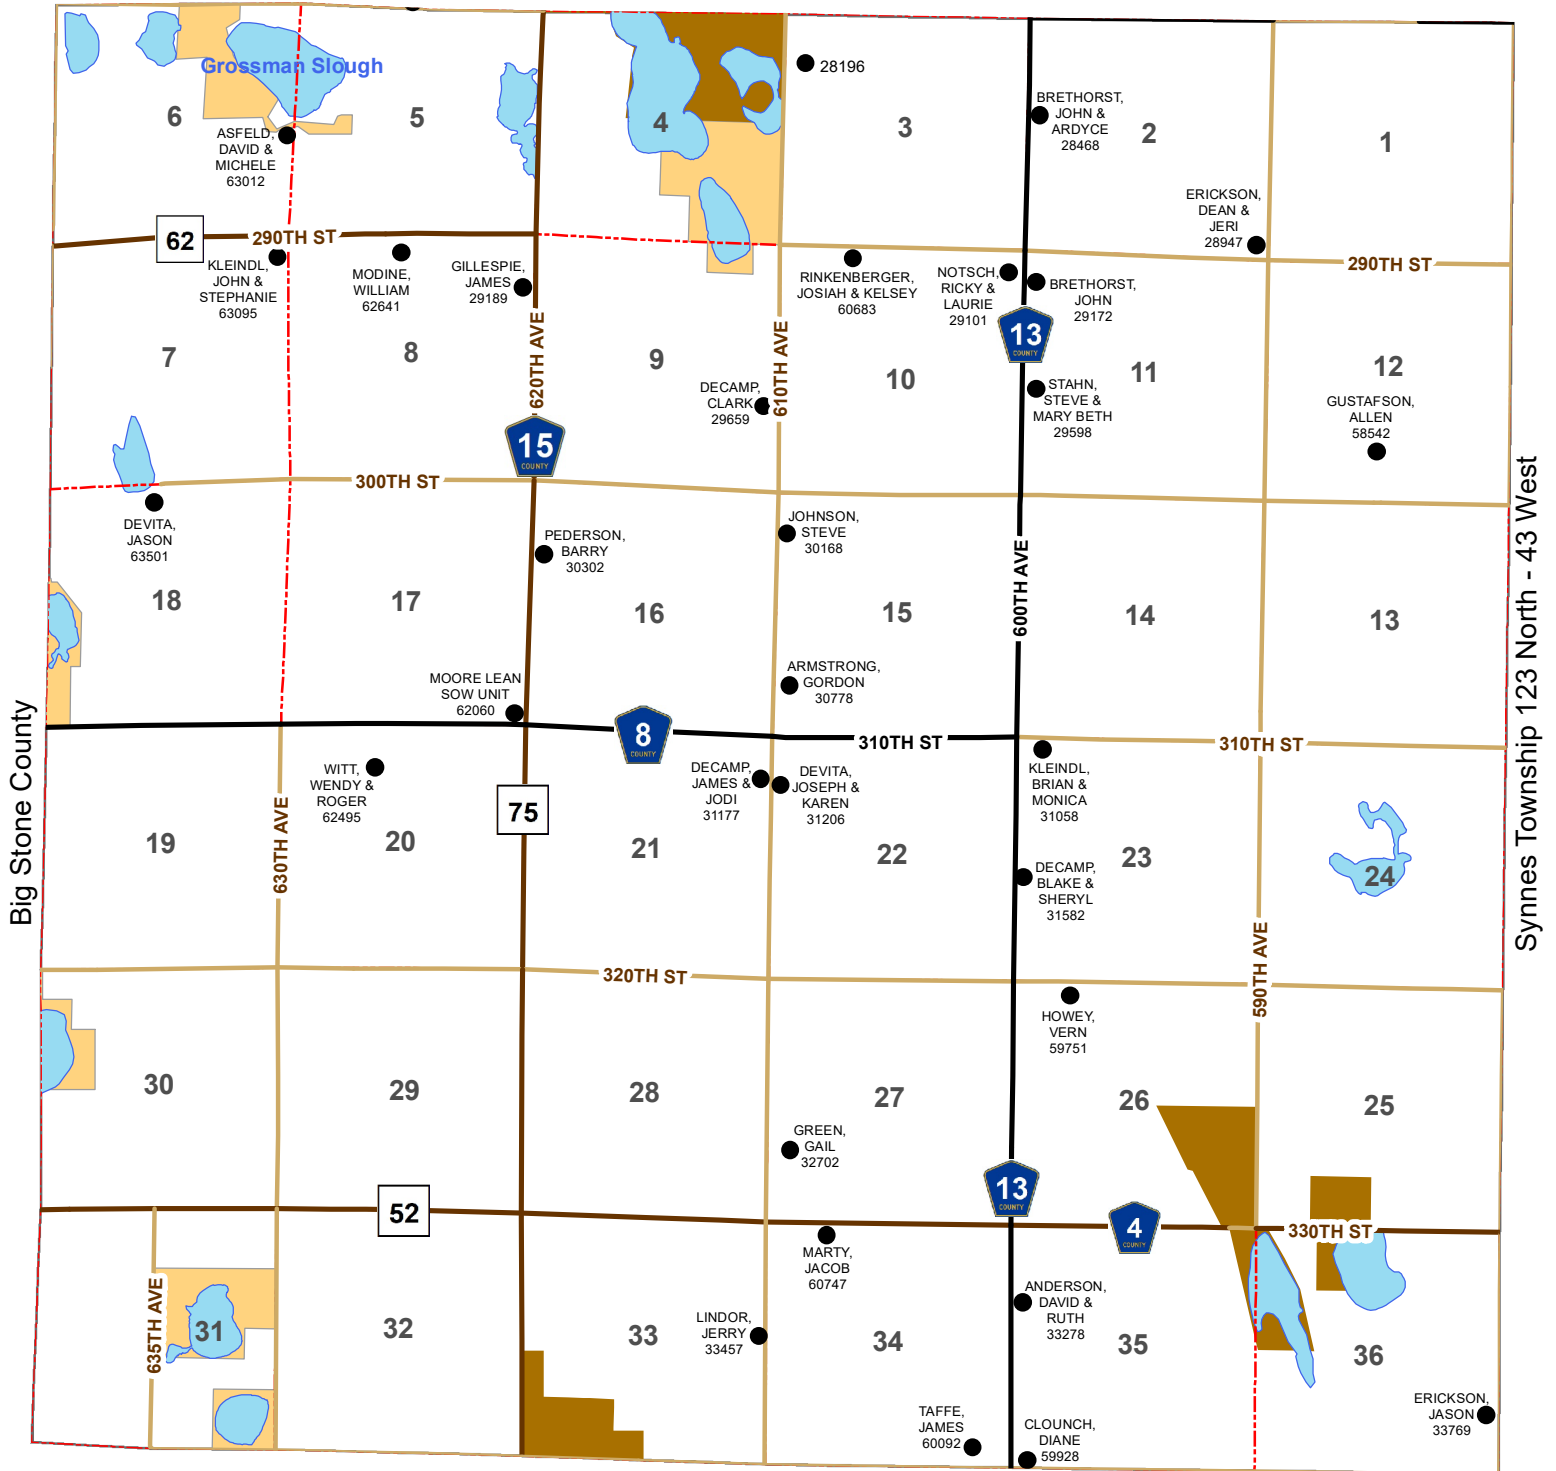

Stevens Township

Township 123 North - Range 44 West

Baker Township 124 North - 44 West

Legend

- Waterfowl Production Area
- Wildlife Mangement Area