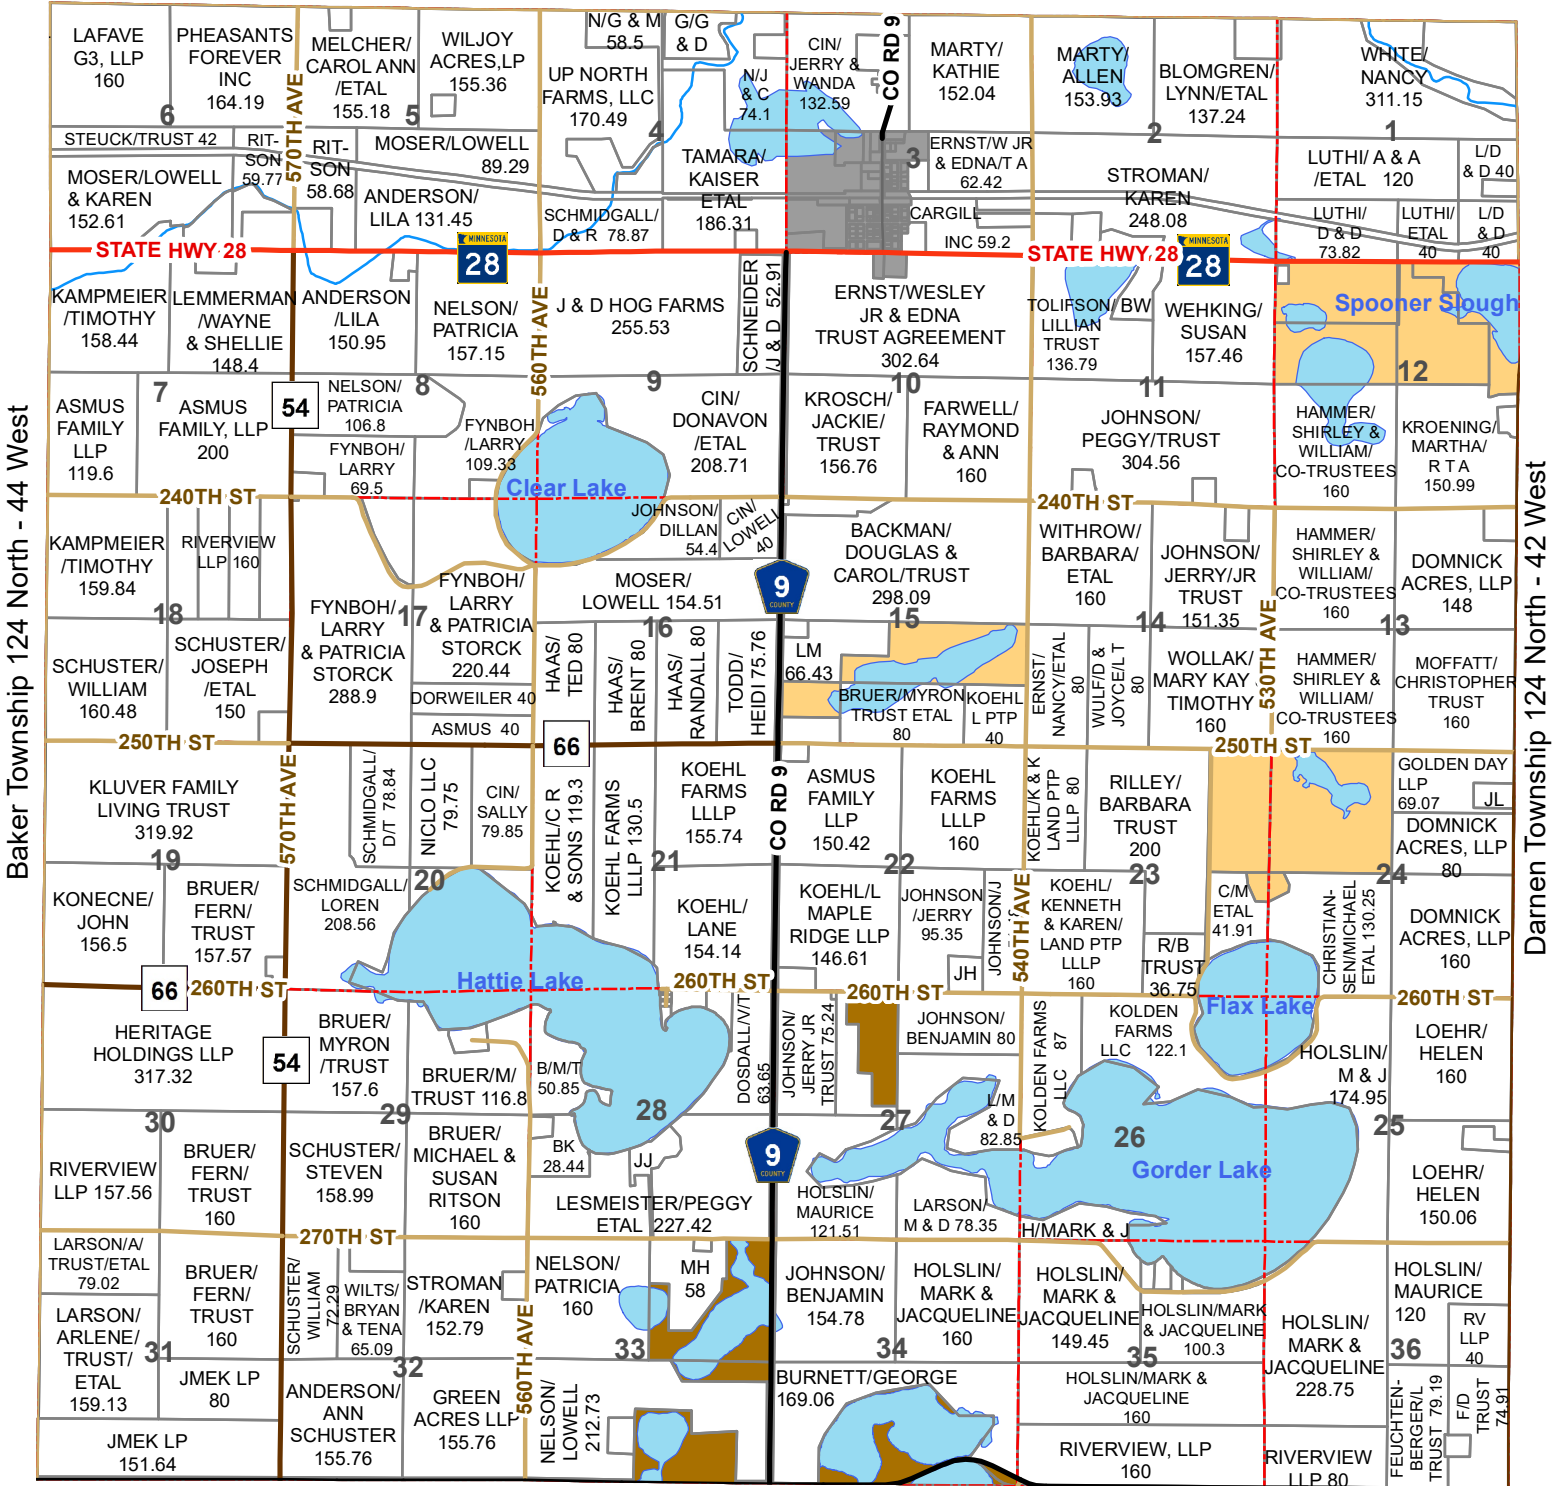

# Scott Township

Township 124 North - Range 43 West

Pepperton Township 125 North - 43 West

Synnes Township 123 North - 43 West

## Legend

- Waterfowl Production Area
- Wildlife Mangement Area