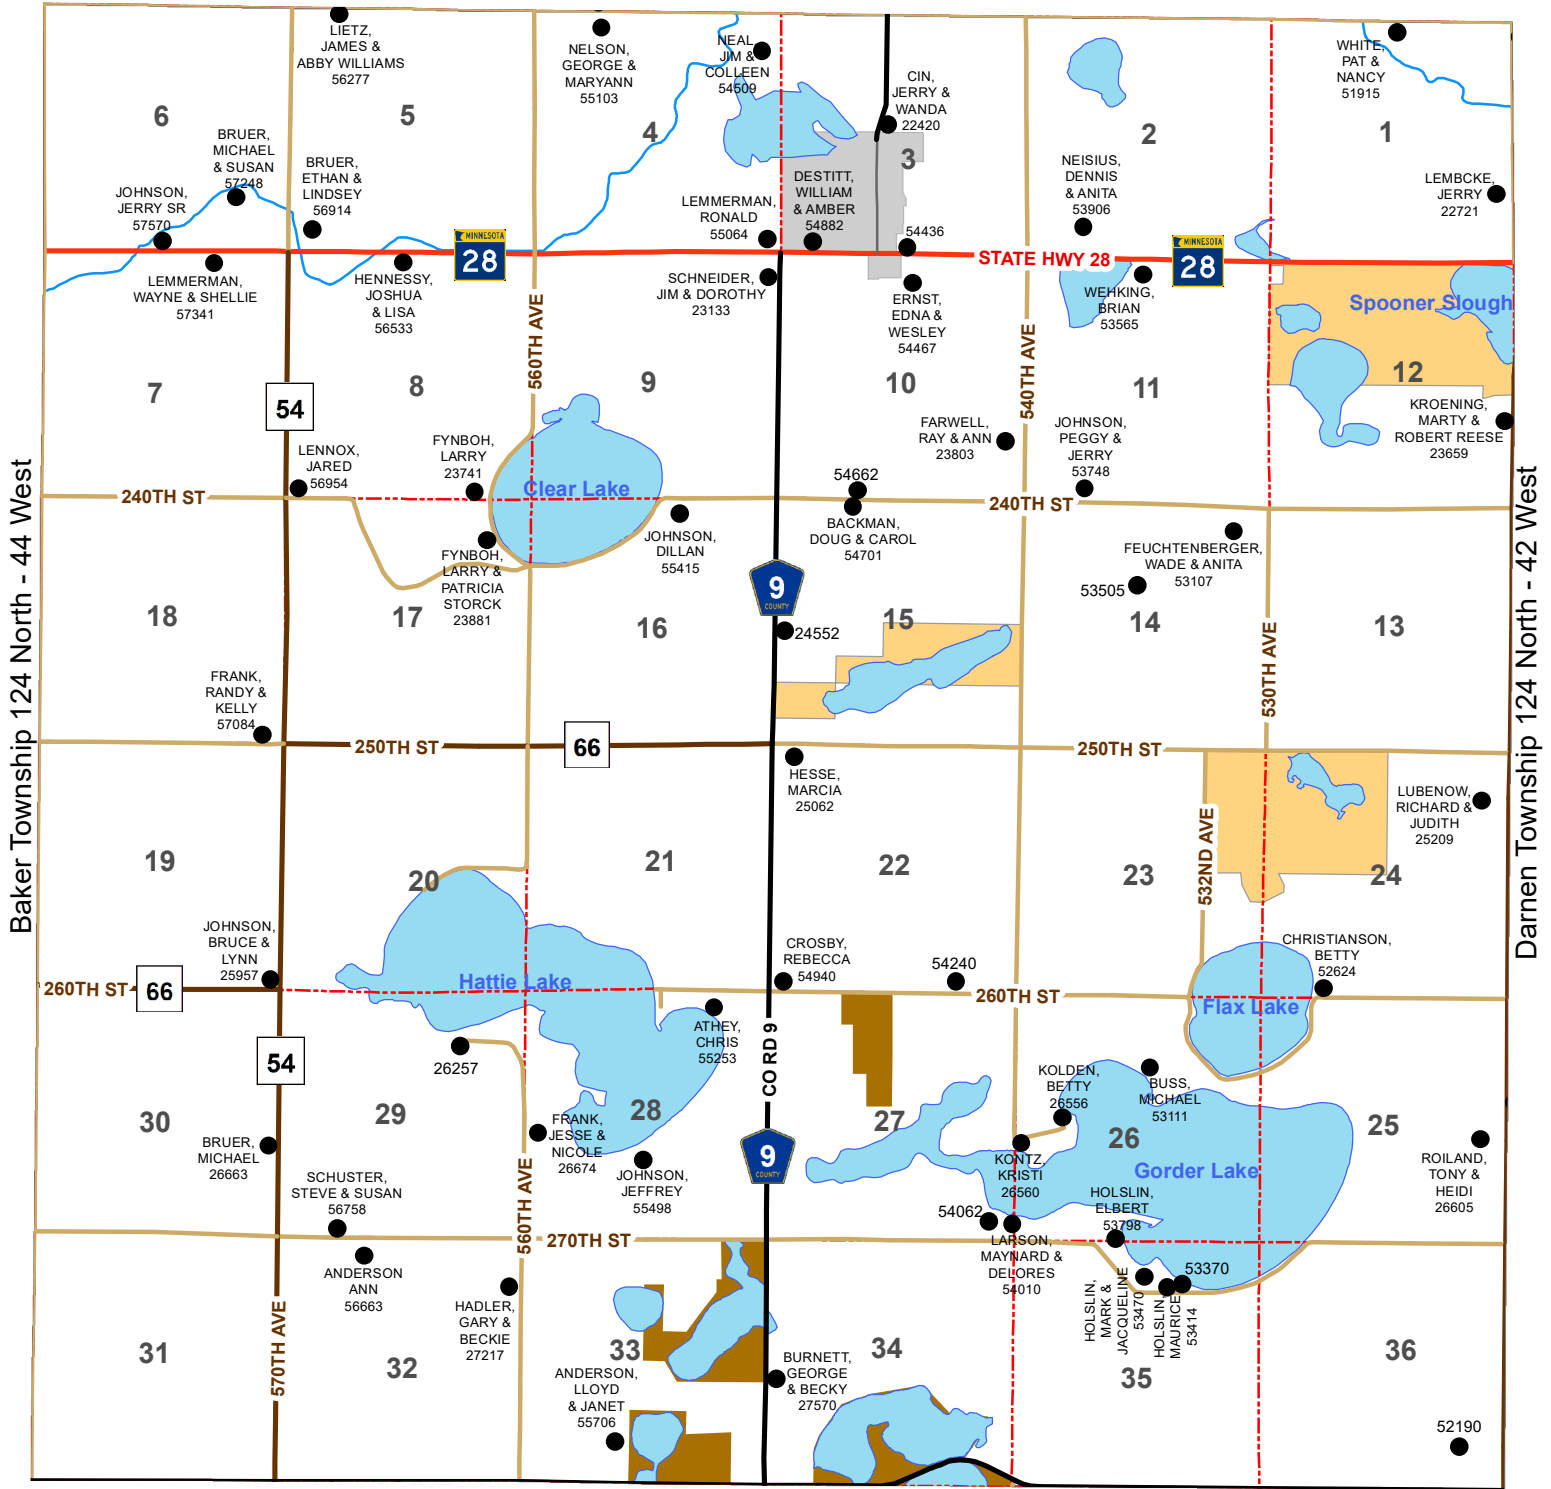

Scott Township

Township 124 North - Range 43 West

Pepperton Township 125 North - 43 West

Synnes Township 123 North - 43 West

Legend

- Waterfowl Production Area
- Wildlife Mangement Area