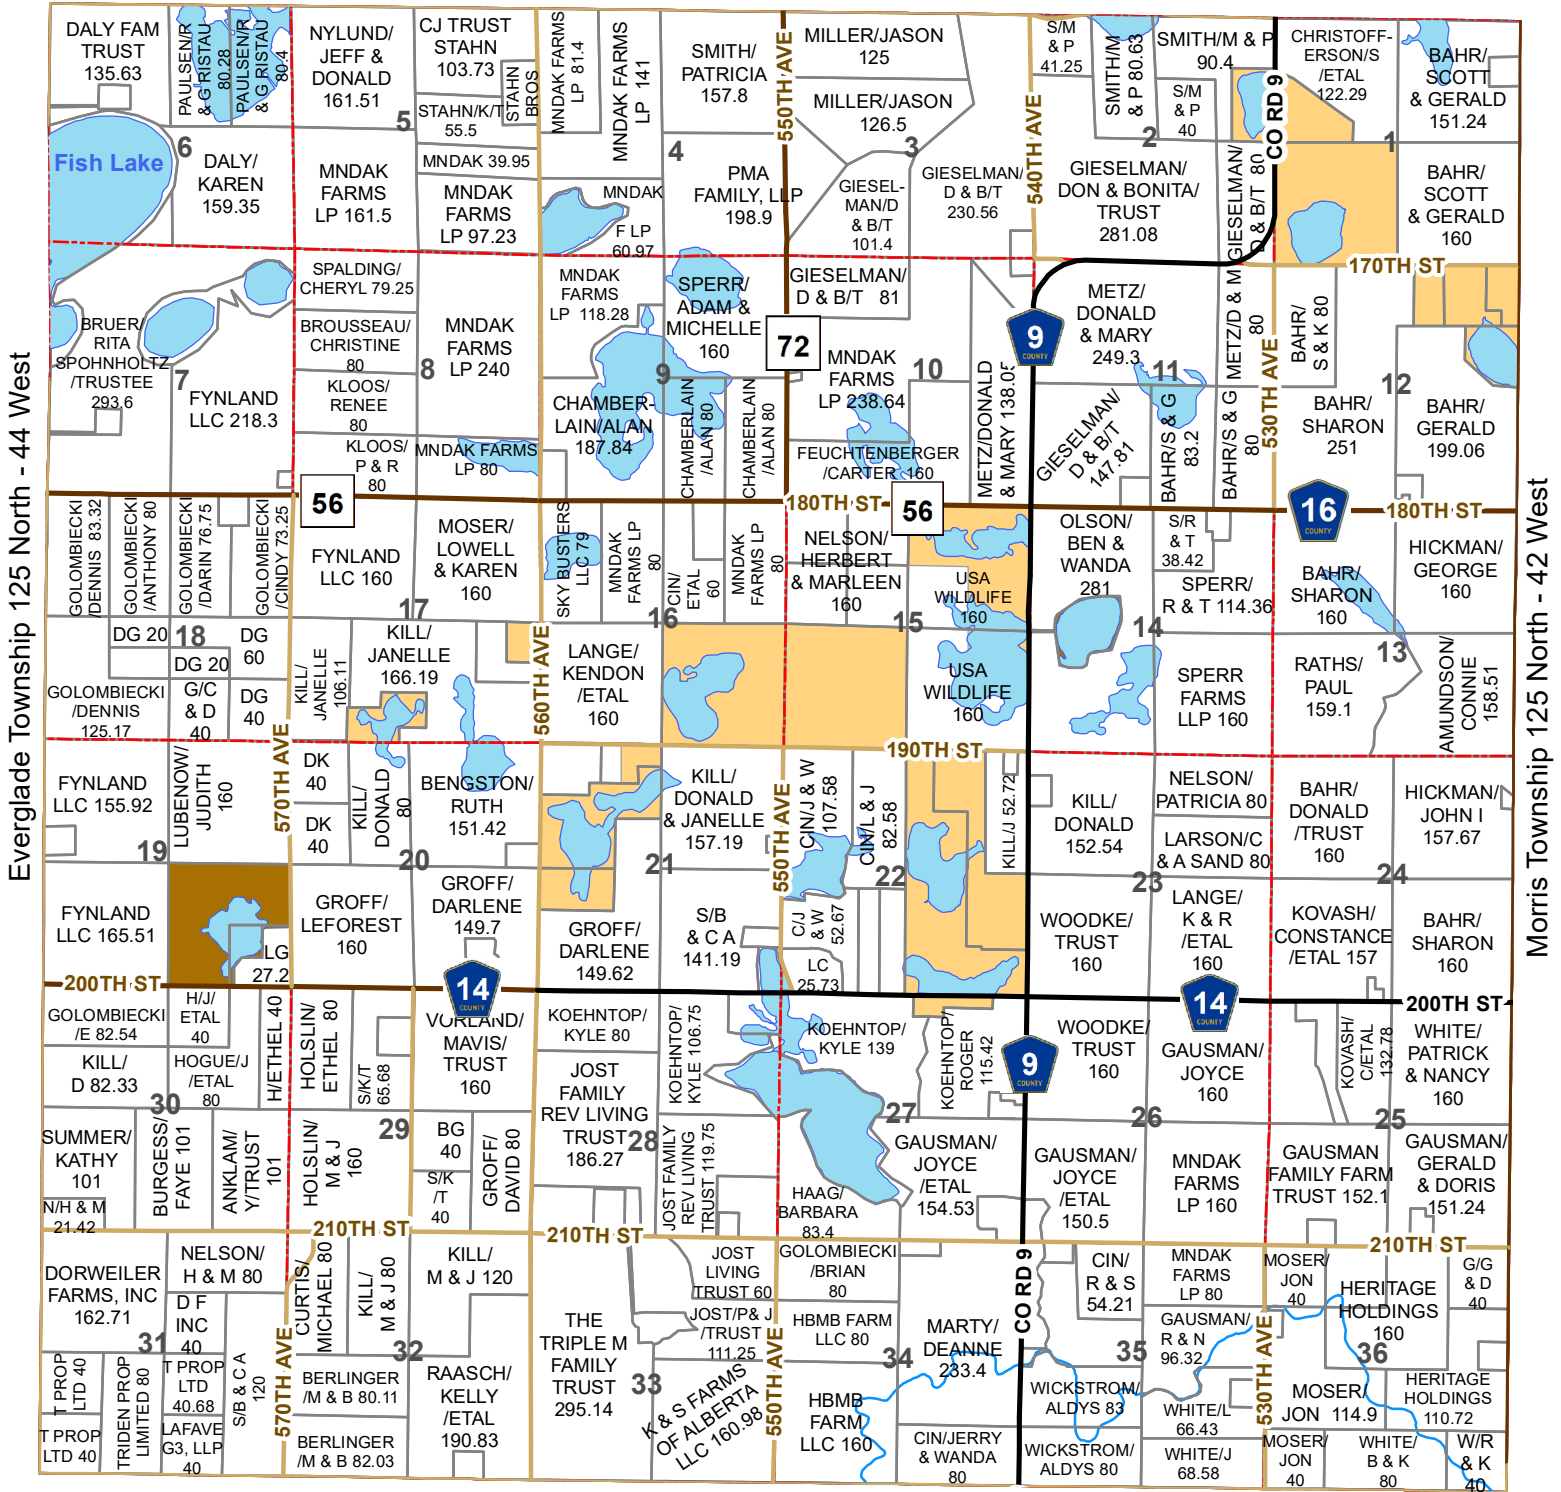

Pepperton Township

Township 125 North - Range 43 West

Donnelly Township 126 North - 43 West

Legend

- Waterfowl Production Area
- Wildlife Mangement Area