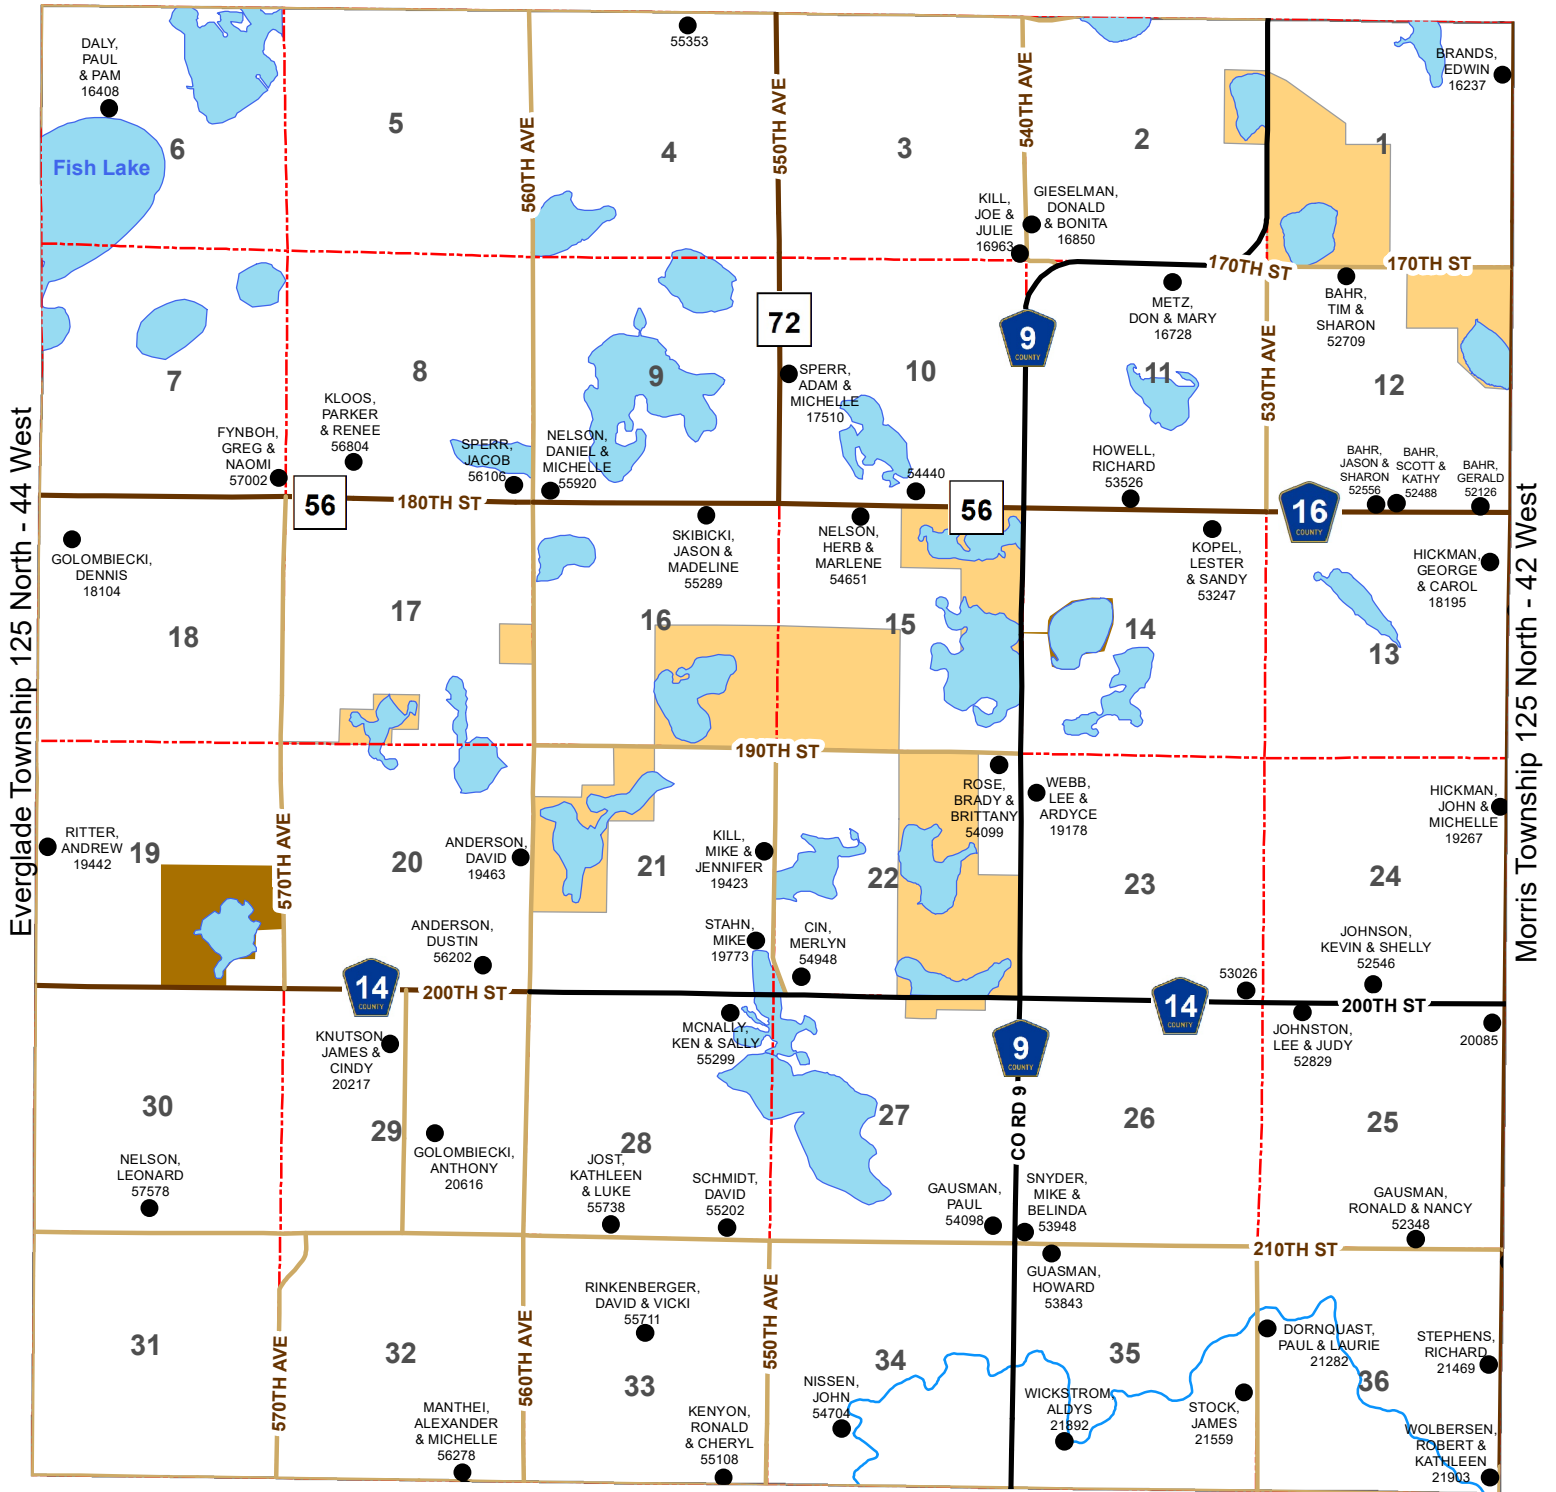

# Pepperton Township

Township 125 North - Range 43 West

Donnelly Township 126 North - 43 West

Scott Township 124 North - 43 West

## Legend

- Waterfowl Production Area
- Wildlife Mangement Area