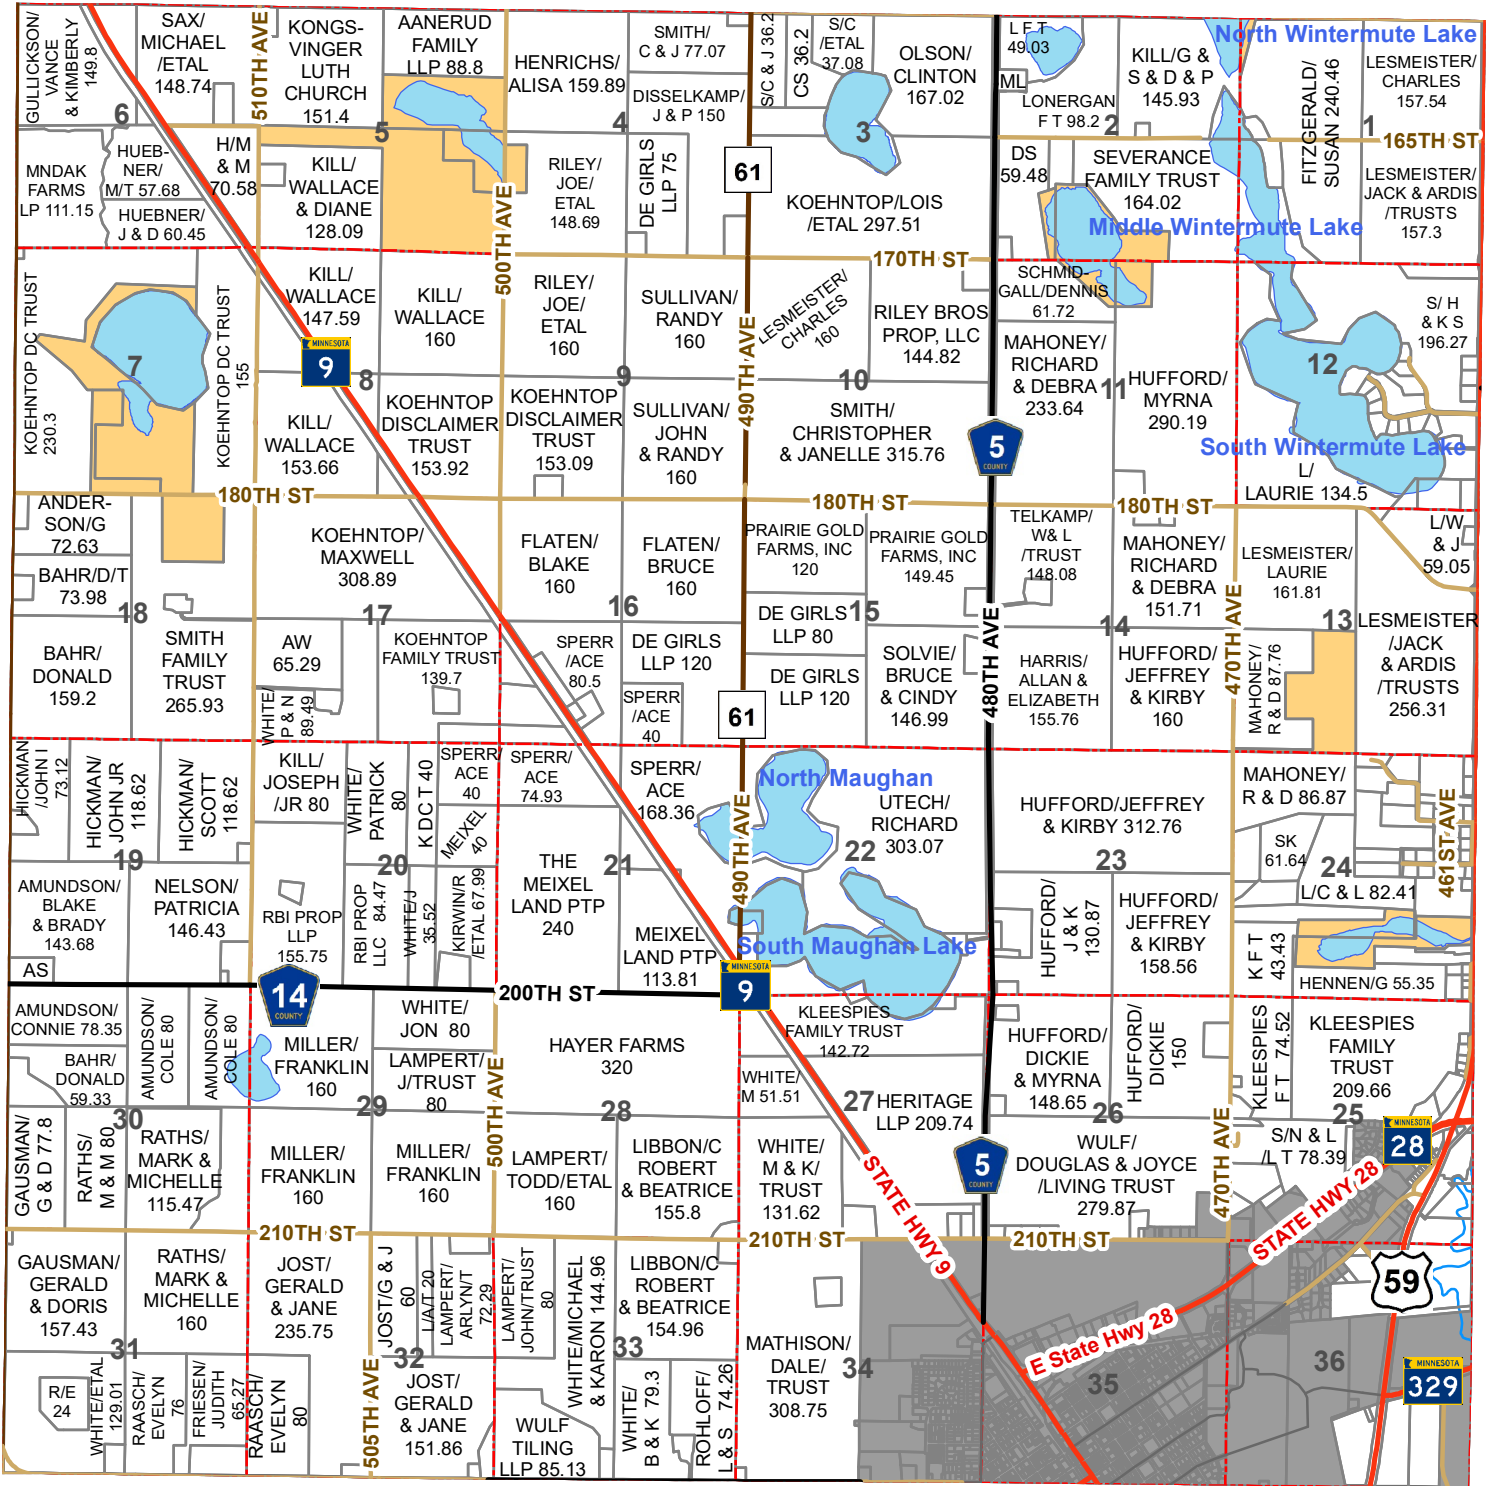

Morris Township

Township 125 North - Range 42 West

Rendsville Township 126 North - 42 West

Pepperton Township 125 North - 43 West

Framnas Township 125 North - 41 West

Darnen Township 124 North - 42 West

Legend

- Waterfowl Production Area
- Wildlife Mangement Area