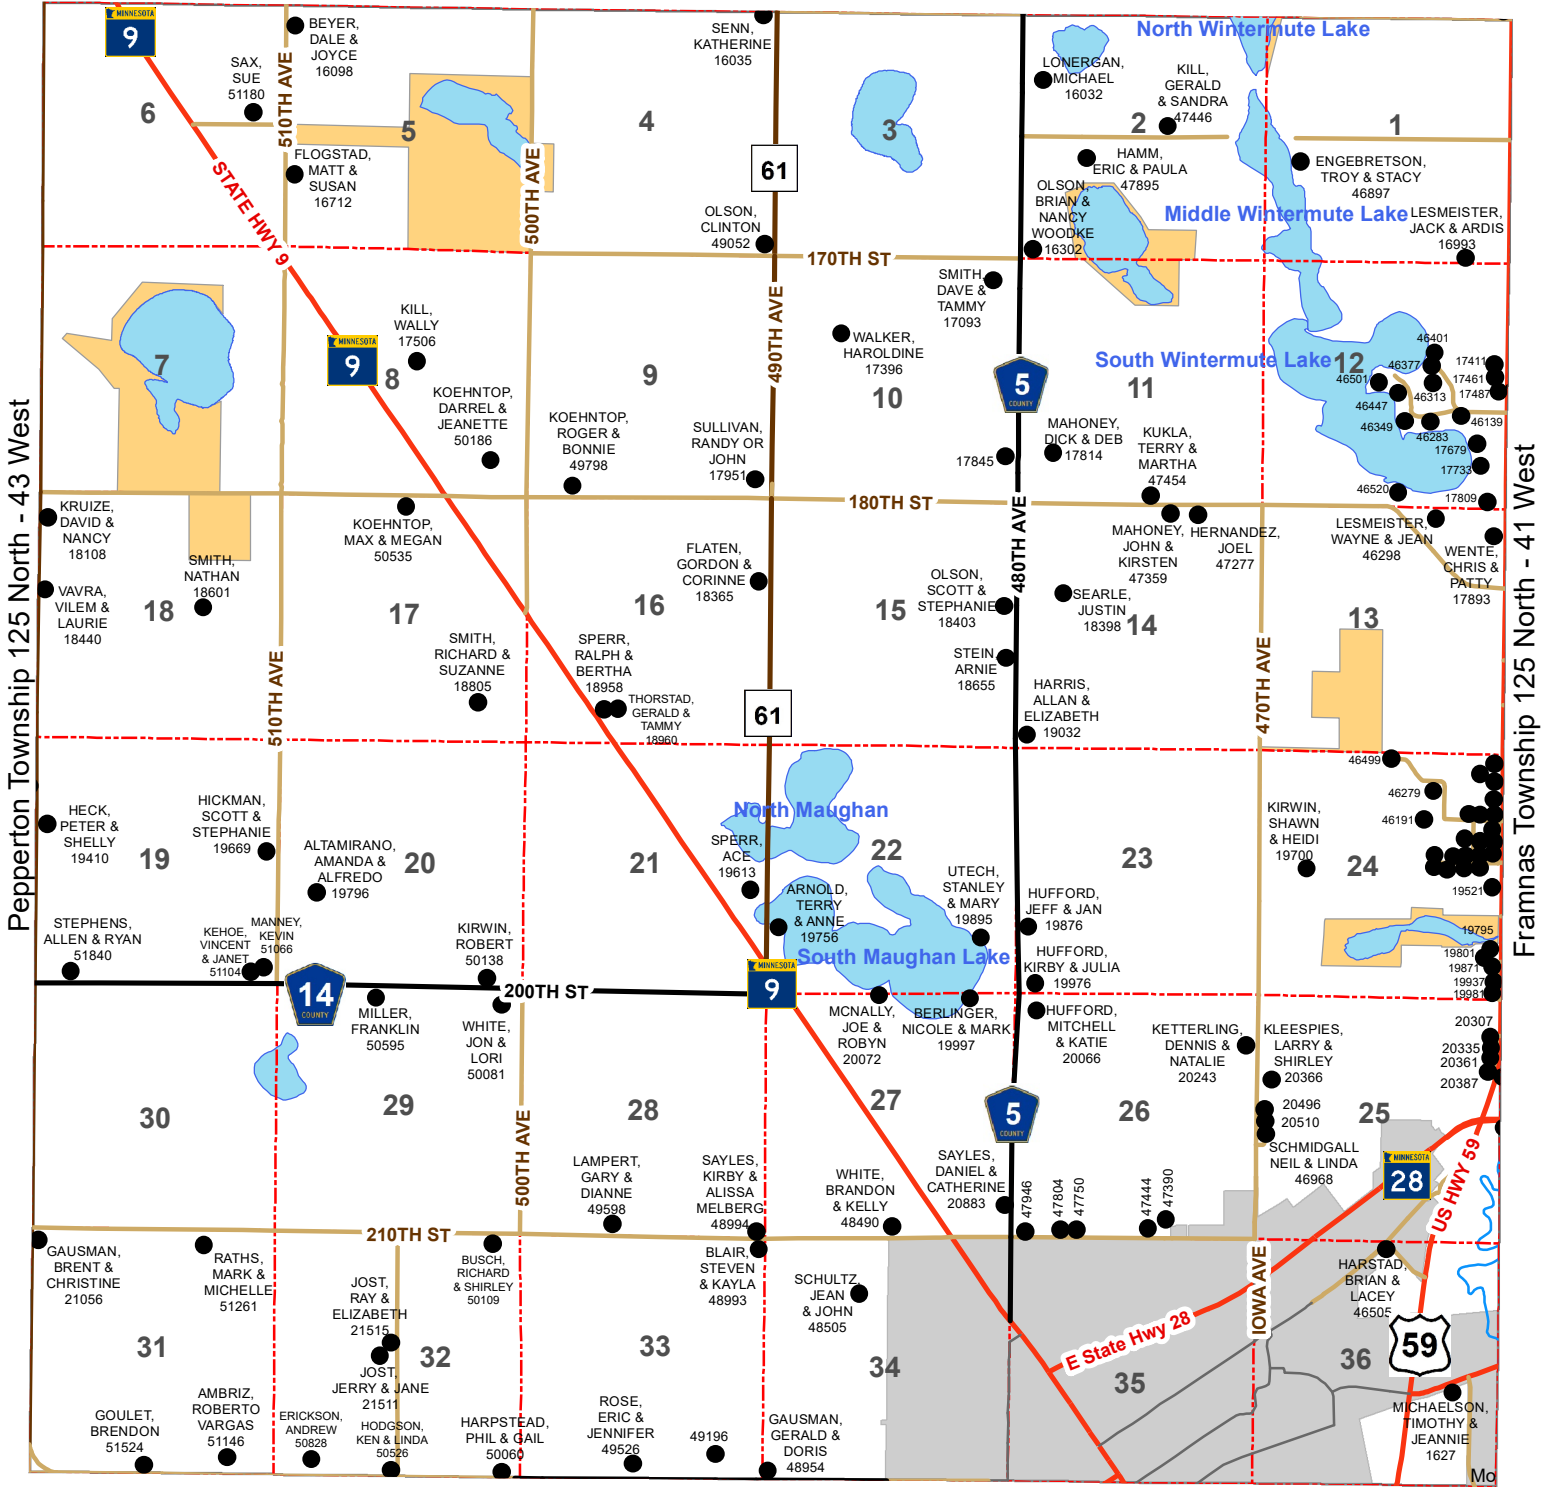

Morris Township

Township 125 North - Range 42 West

Rendsville Township 126 North - 42 West

Legend

- Waterfowl Production Area
- Wildlife Mangement Area