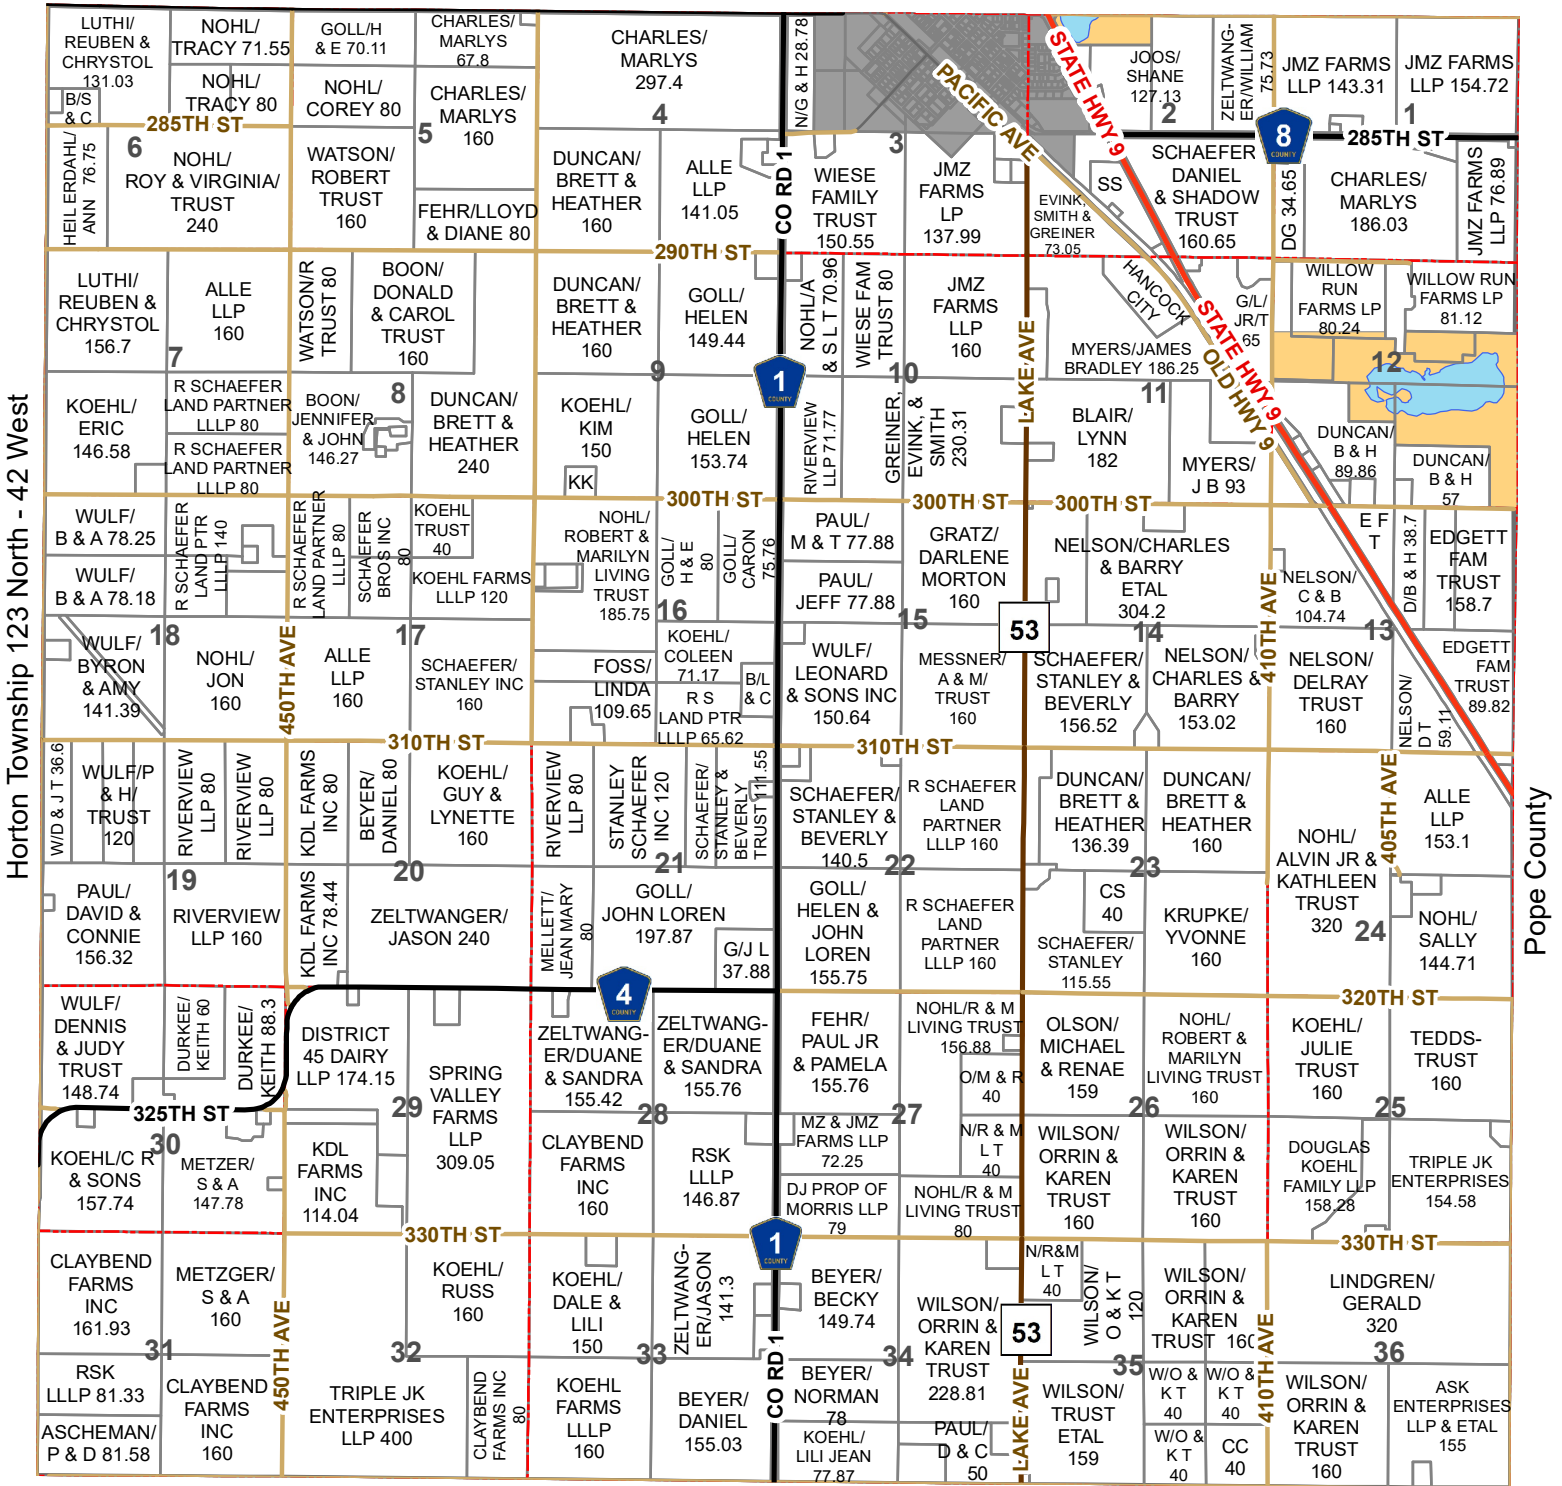

Moore Township

Township 123 North - Range 41 West

Hodges Township 124 North - 41 West

Legend

- Waterfowl Production Area
- Wildlife Mangement Area