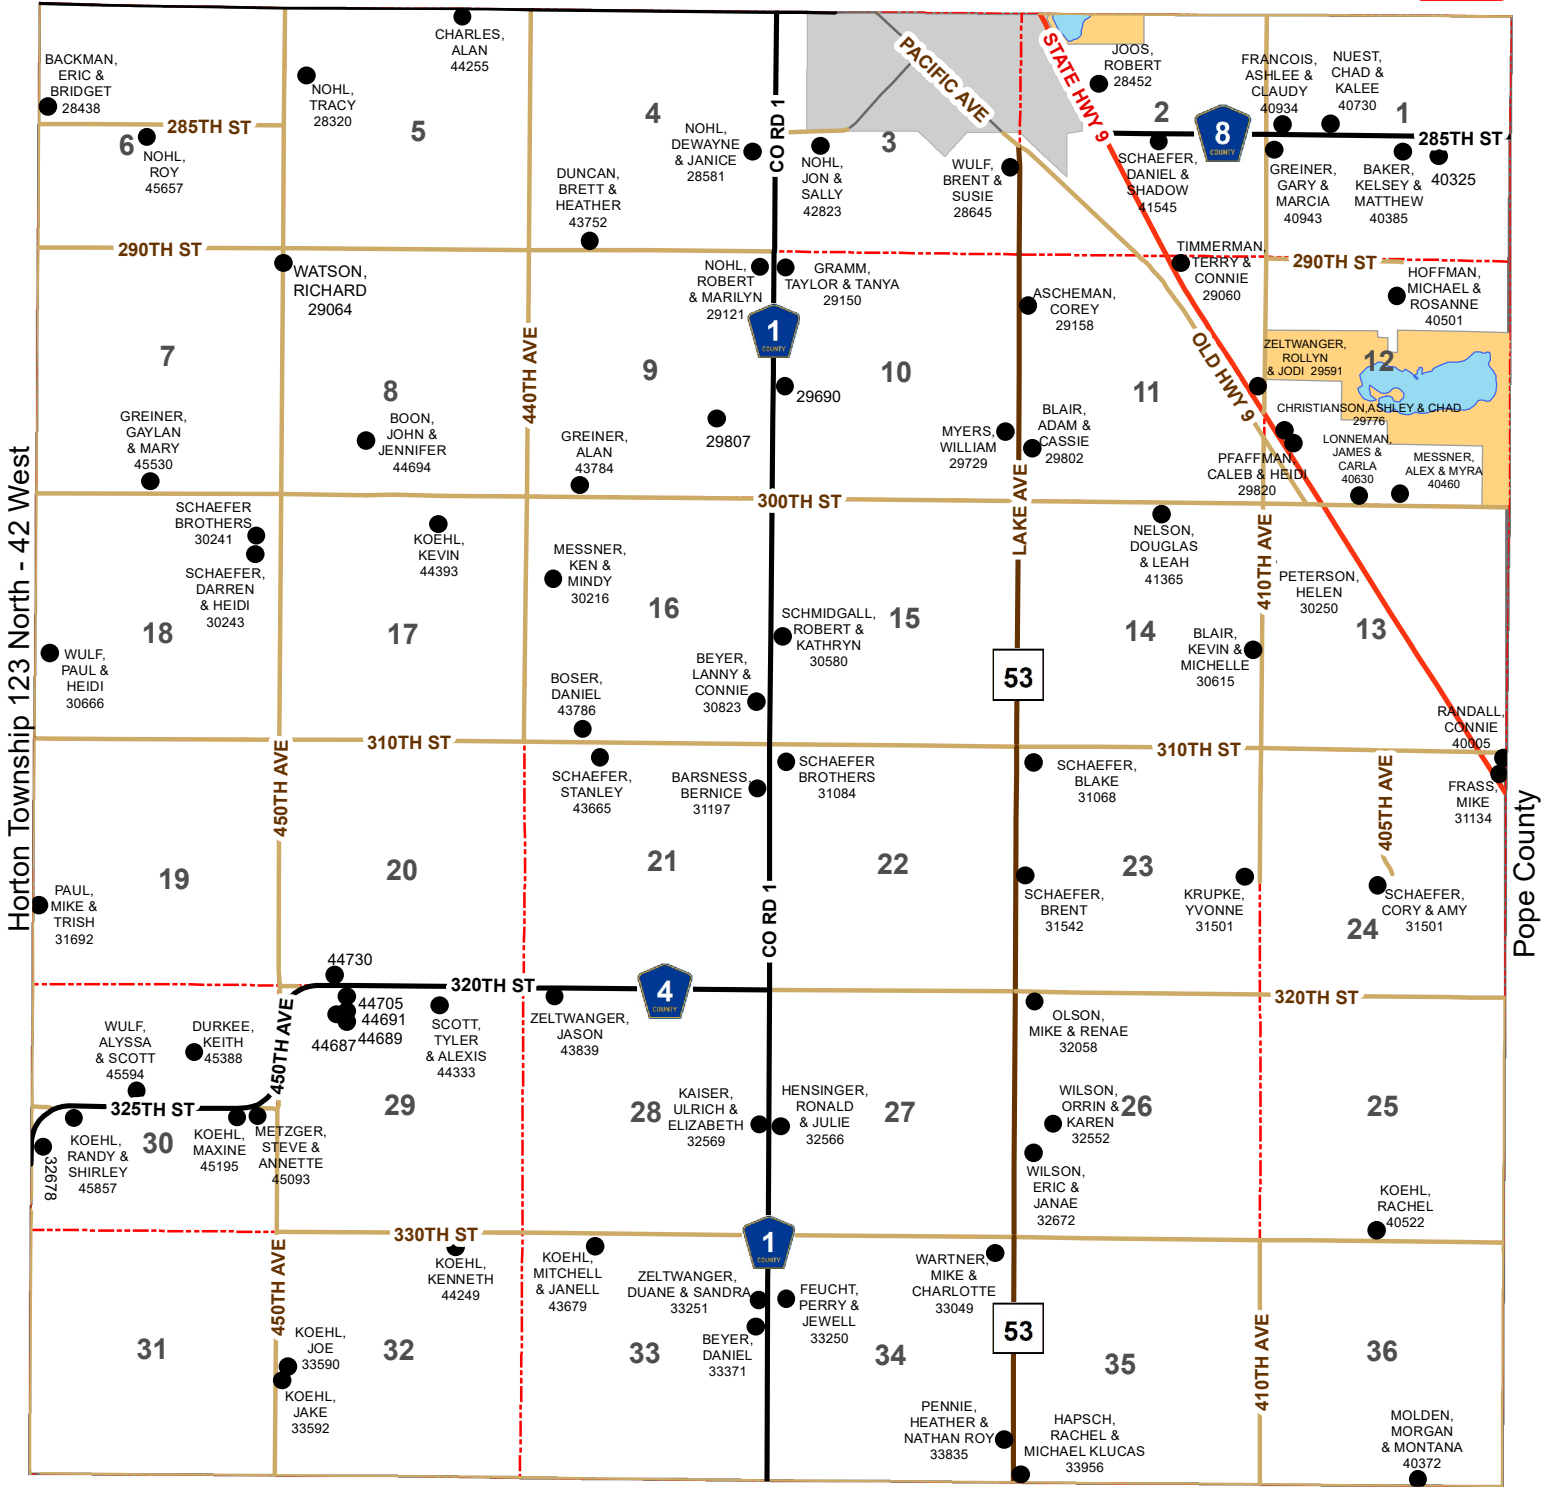

Moore Township

Township 123 North - Range 41 West

Hodges Township 124 North - 41 West

Legend

- Waterfowl Production Area
- Wildlife Mangement Area