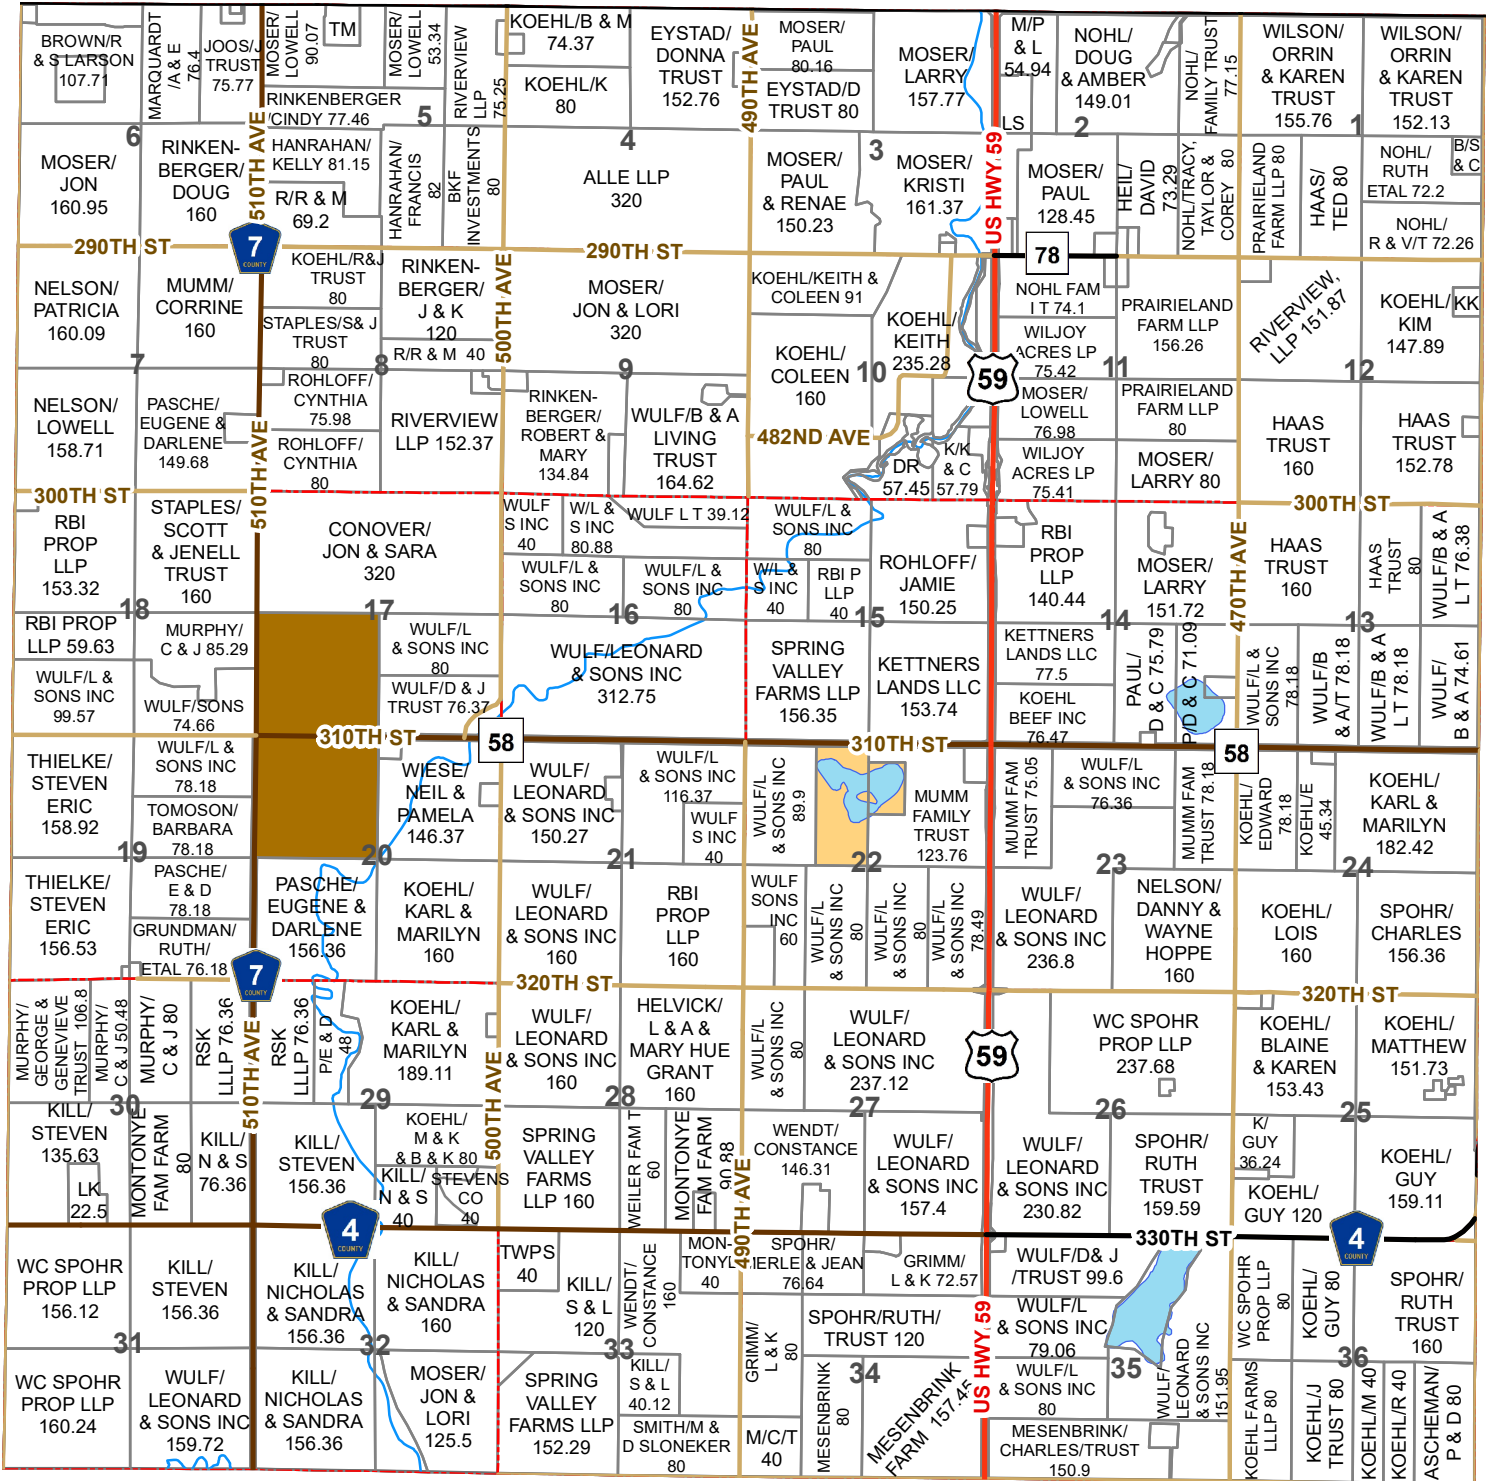

Horton Township

Township 123 North - Range 42 West

Darnen Township 124 North - 42 West

Synnes Township 123 North - 43 West

Moore Township 123 North - 41 West

Swift County

Legend

- Waterfowl Production Area
- Wildlife Mangement Area