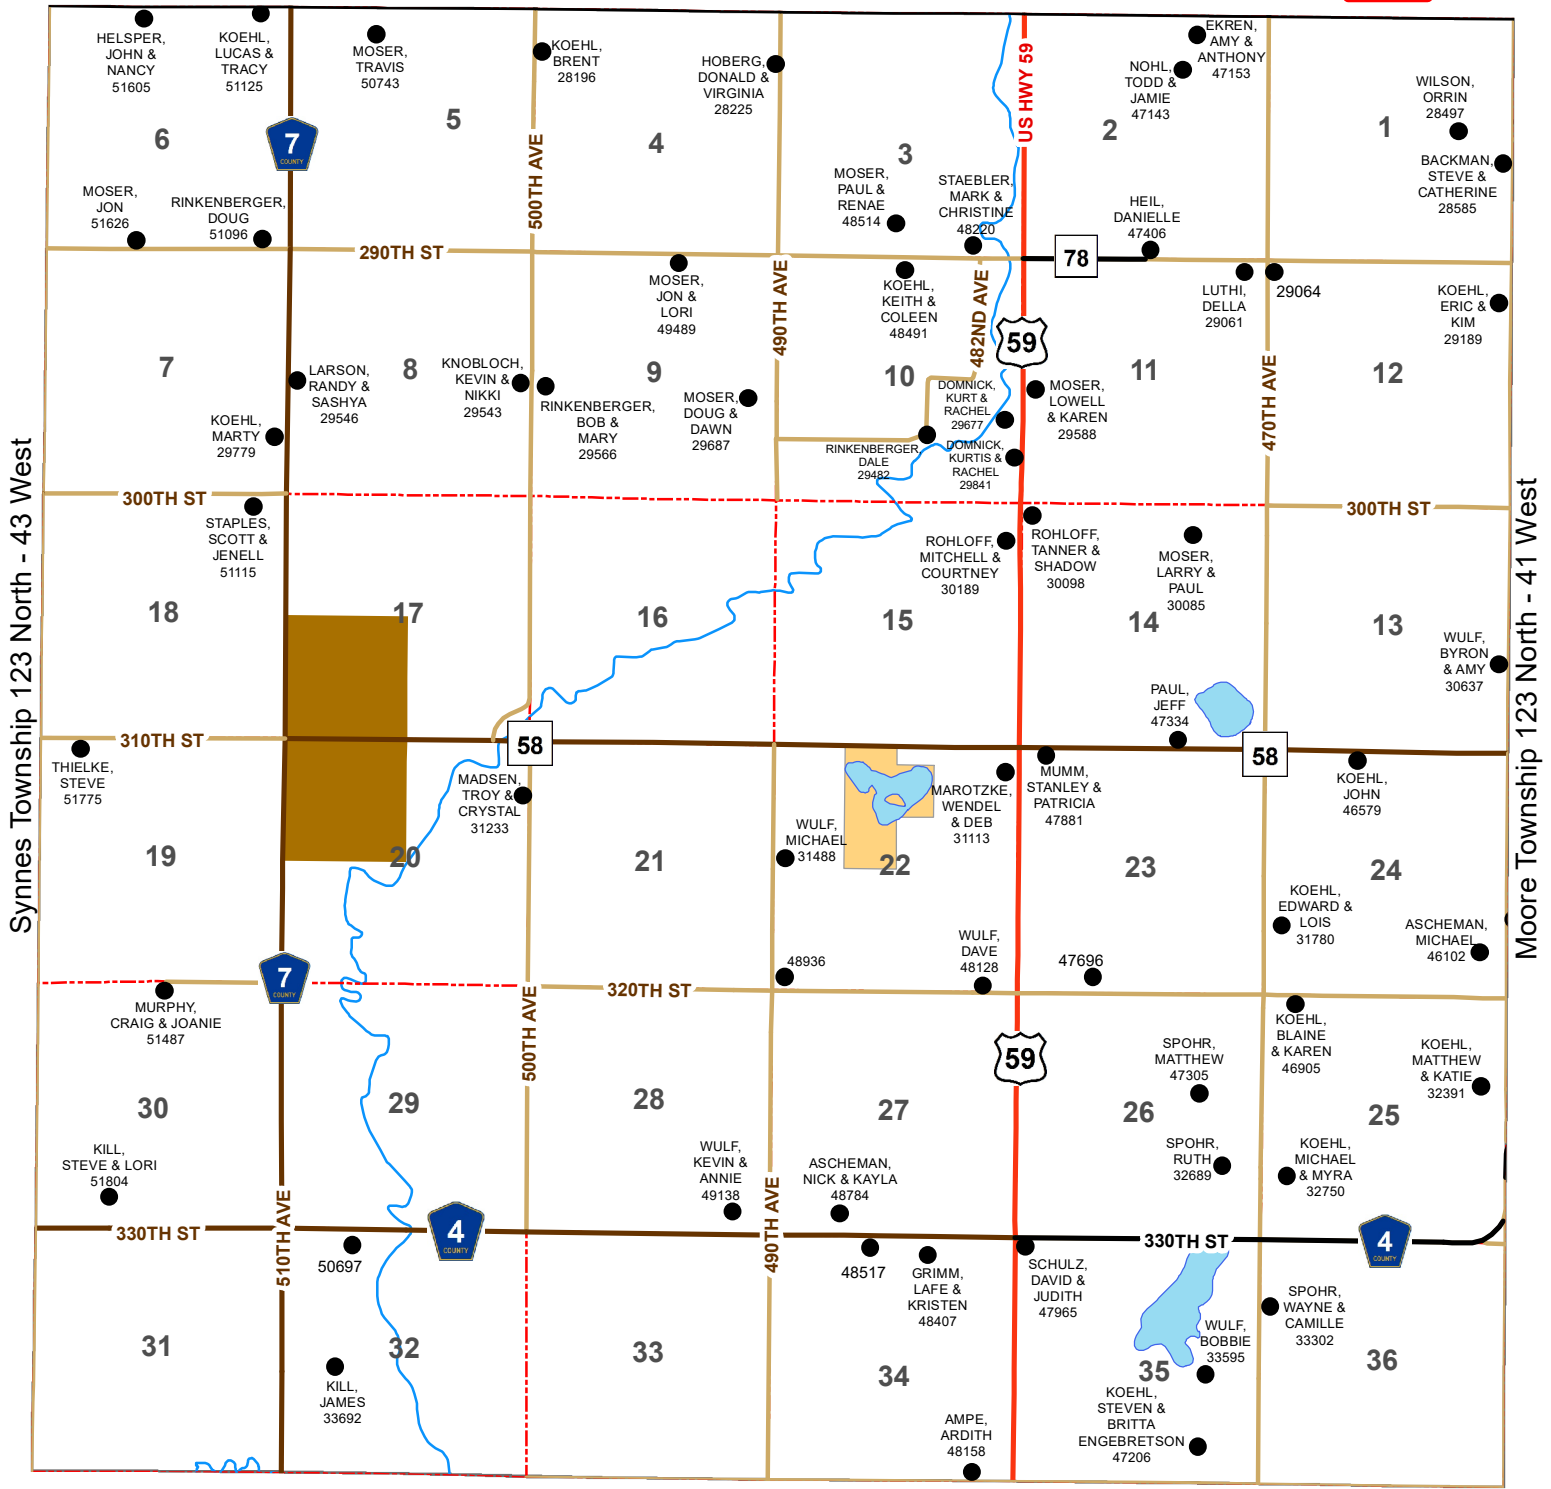

Horton Township

Township 123 North - Range 42 West

Darnen Township 124 North - 42 West

Synnes Township 123 North - 43 West

Moore Township 123 North - 41 West

Swift County

Legend

- Waterfowl Production Area
- Wildlife Mangement Area