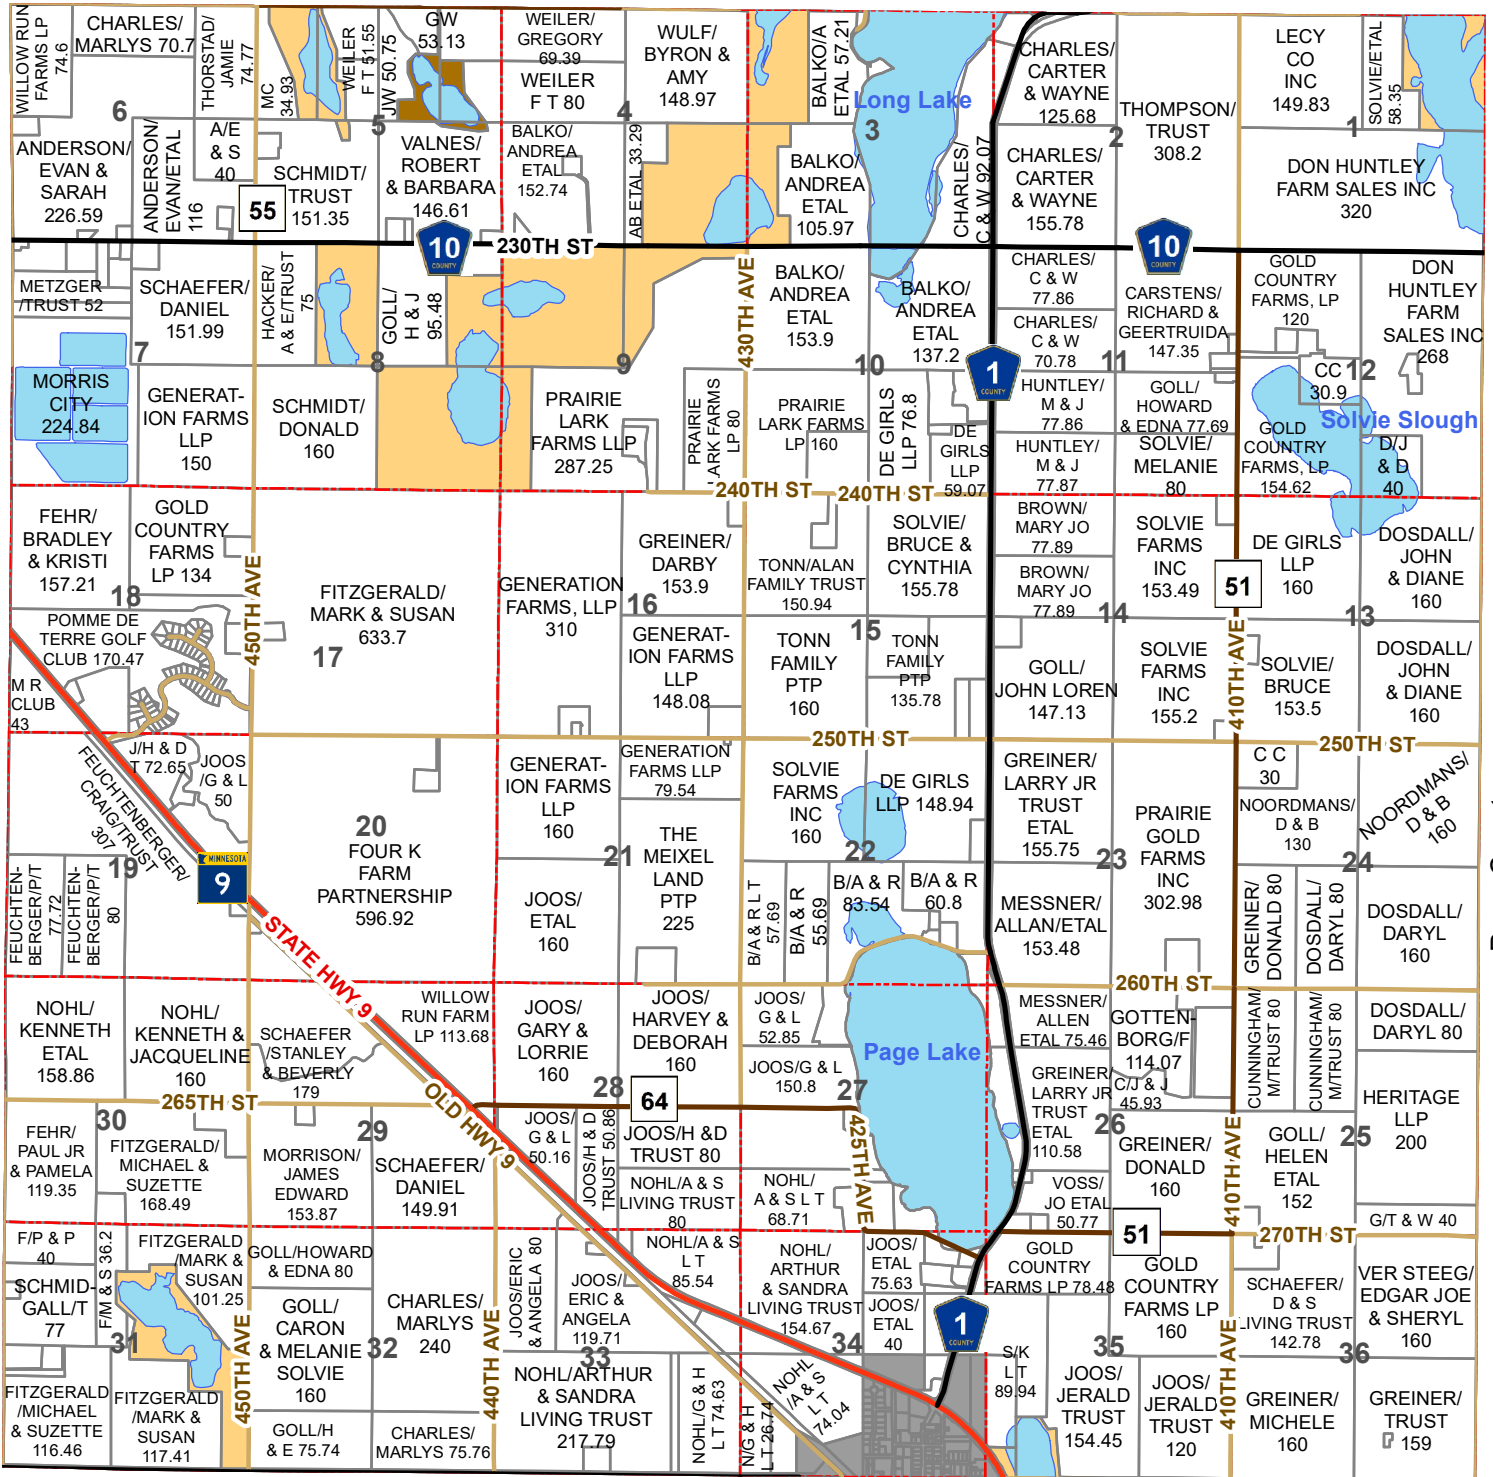

Hodges Township

Township 124 North - Range 41 West

Framnas Township 125 North - 41 West

Darnen Township 124 North - 42 West

Pope County

Moore Township 123 North - 41 West

Legend

- Waterfowl Production Area
- Wildlife Mangement Area