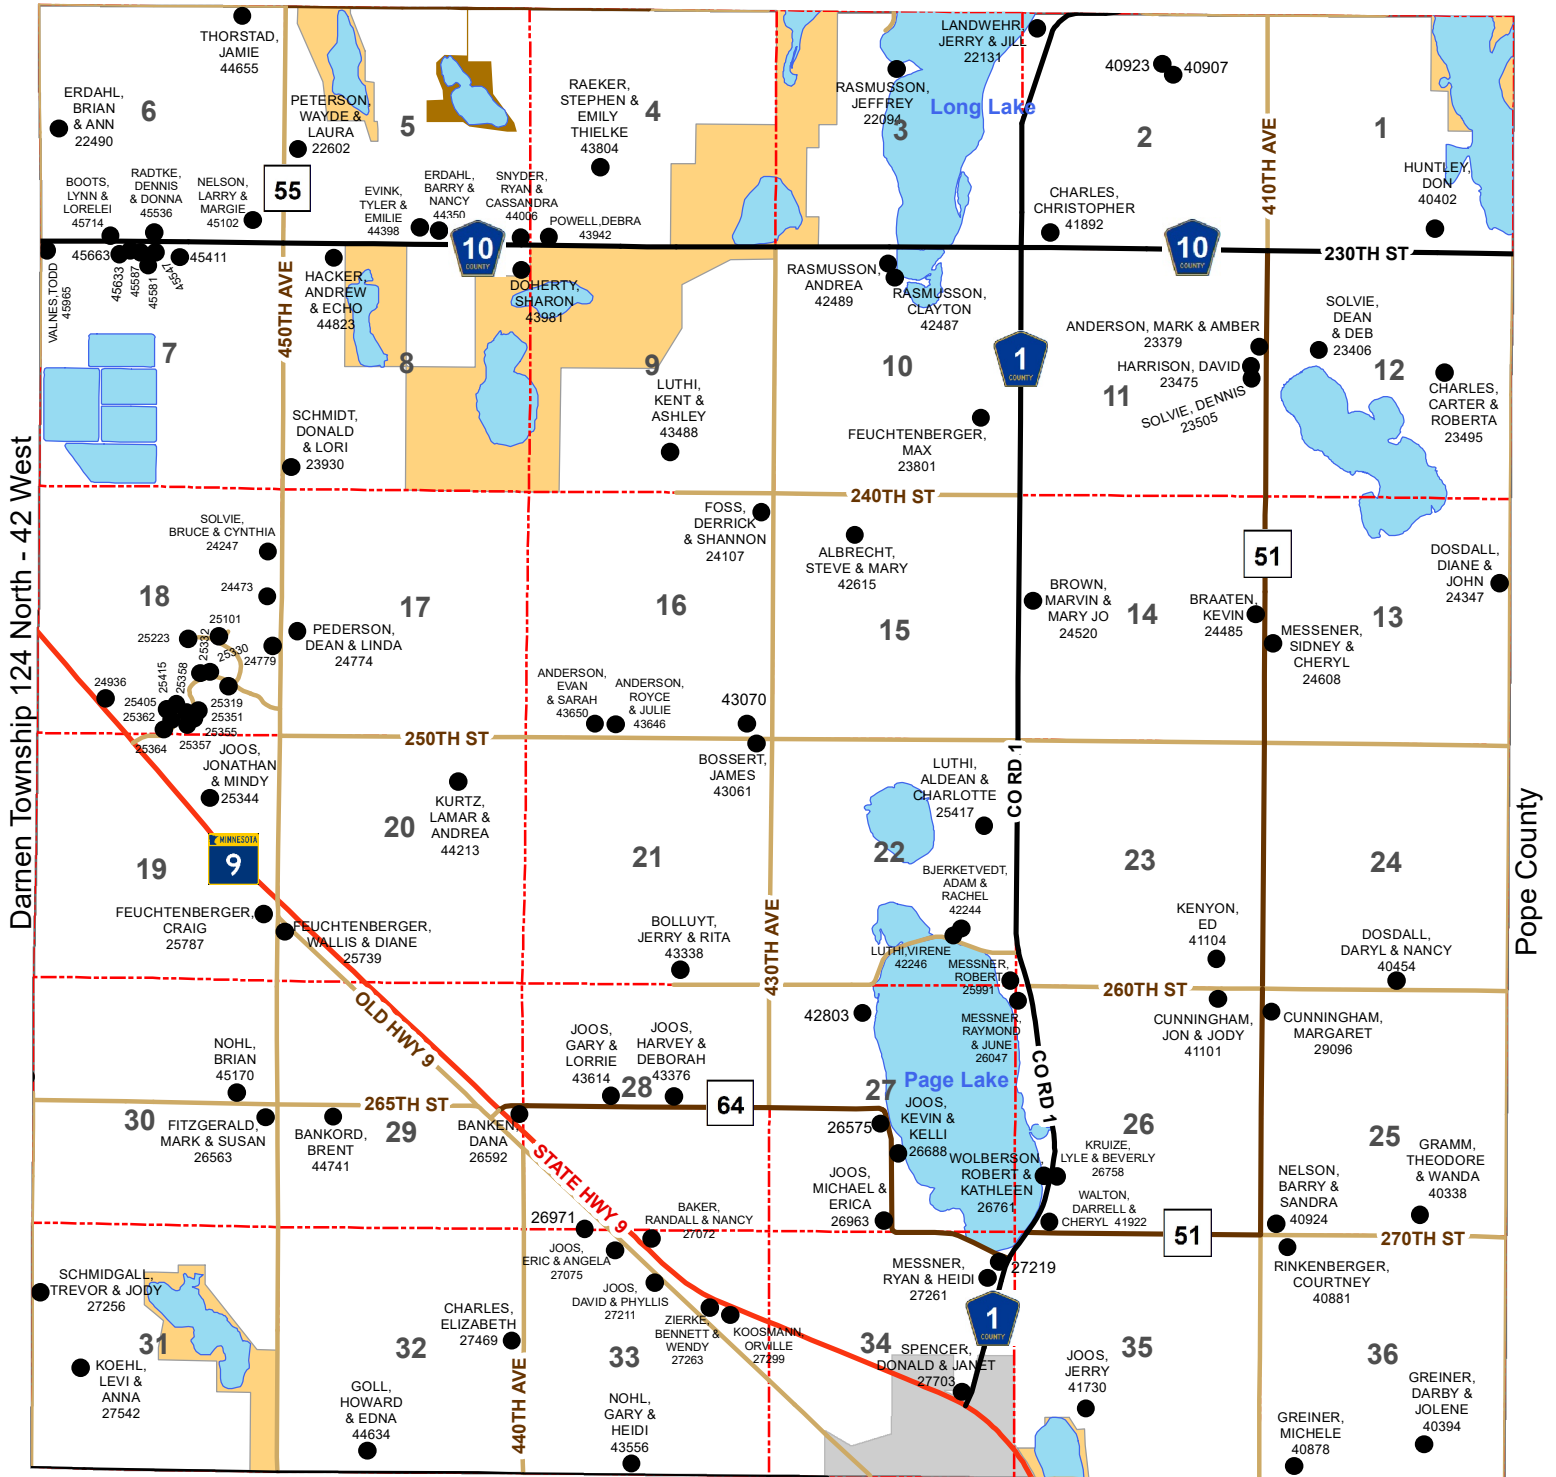

Hodges Township

Township 124 North - Range 41 West

Framnas Township 125 North - 41 West

Moore Township 123 North - 41 West

Legend

- Waterfowl Production Area
- Wildlife Mangement Area