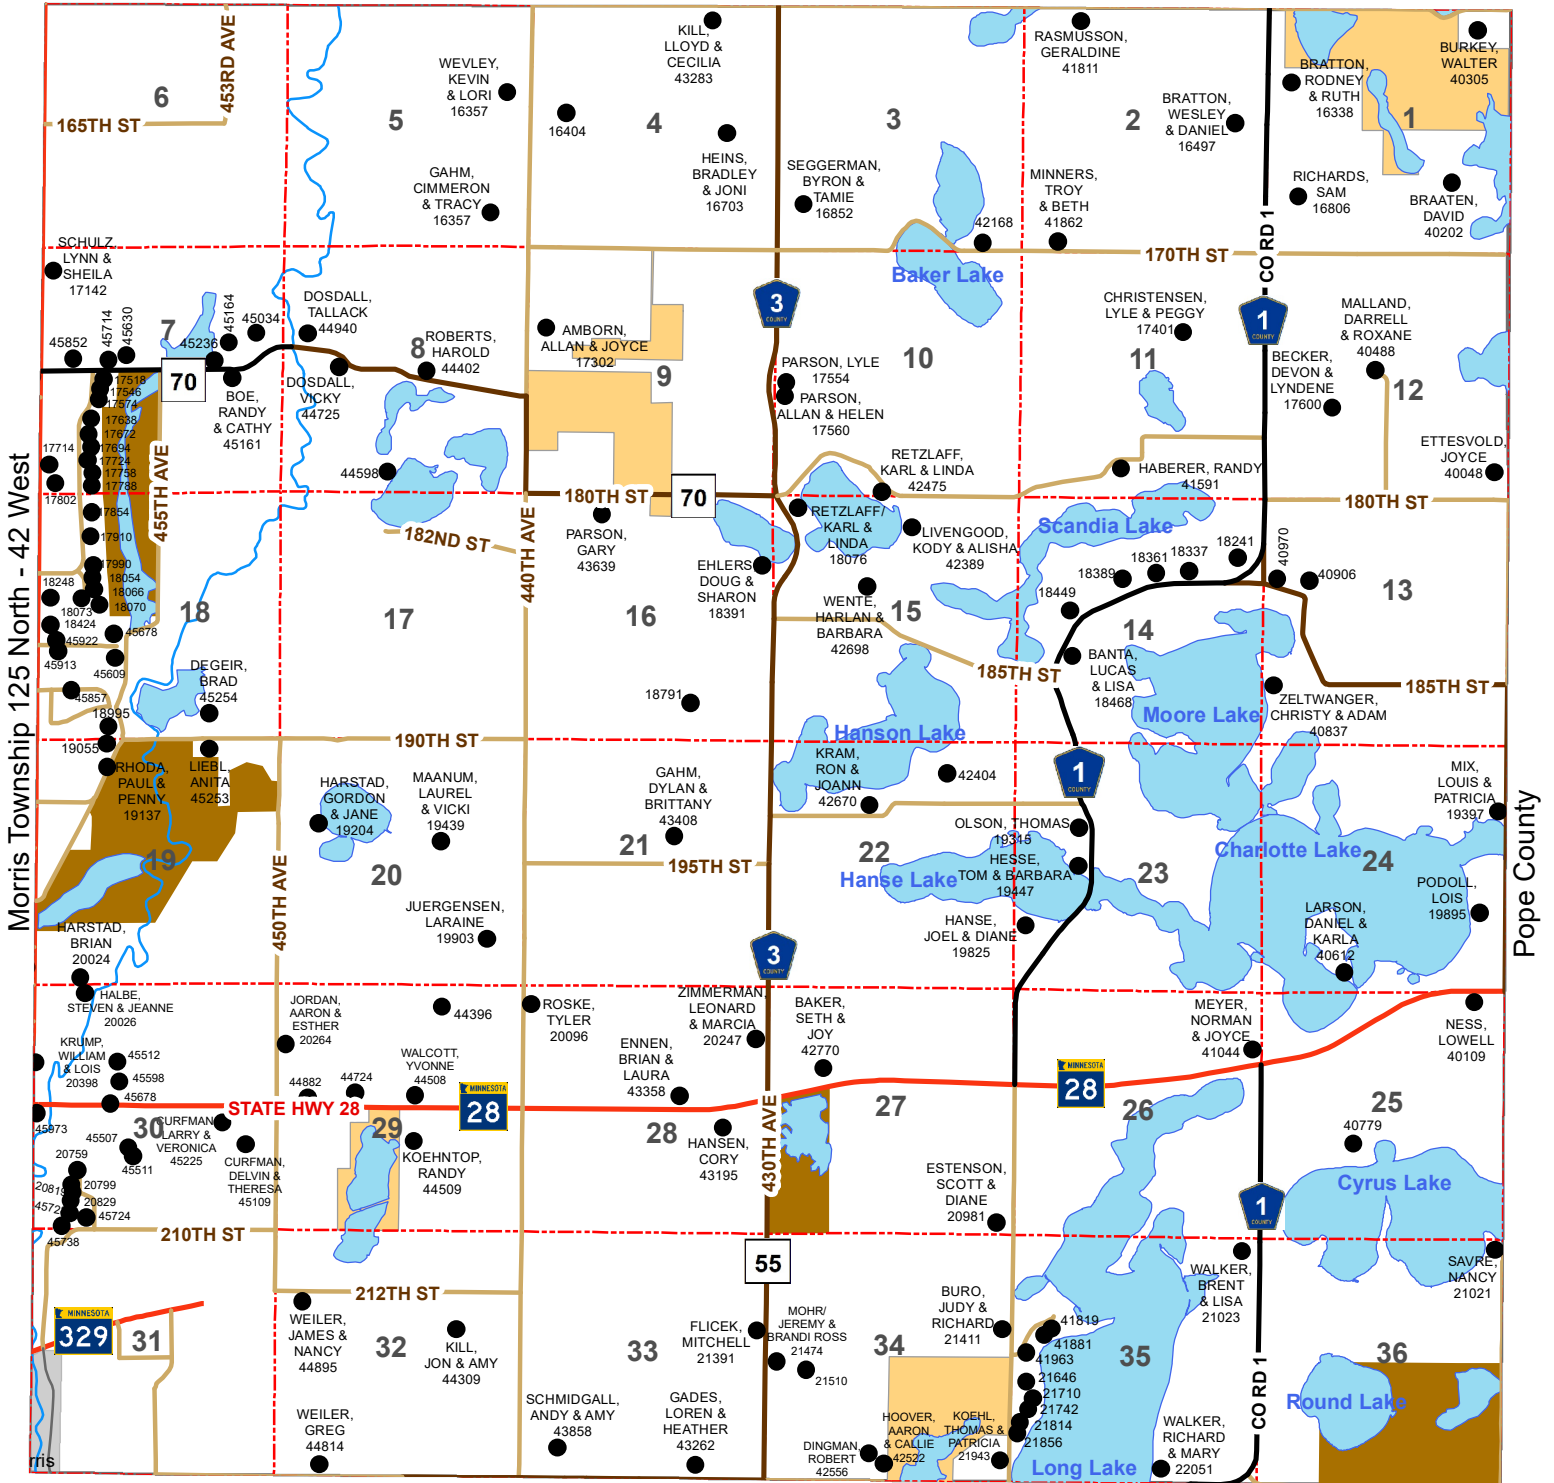

Framnas Township

Township 125 North - Range 41 West

Swan Lake Township 126 North - 41 West

Hodges Township 124 North - 41 West

Legend

- Waterfowl Production Area
- Wildlife Mangement Area