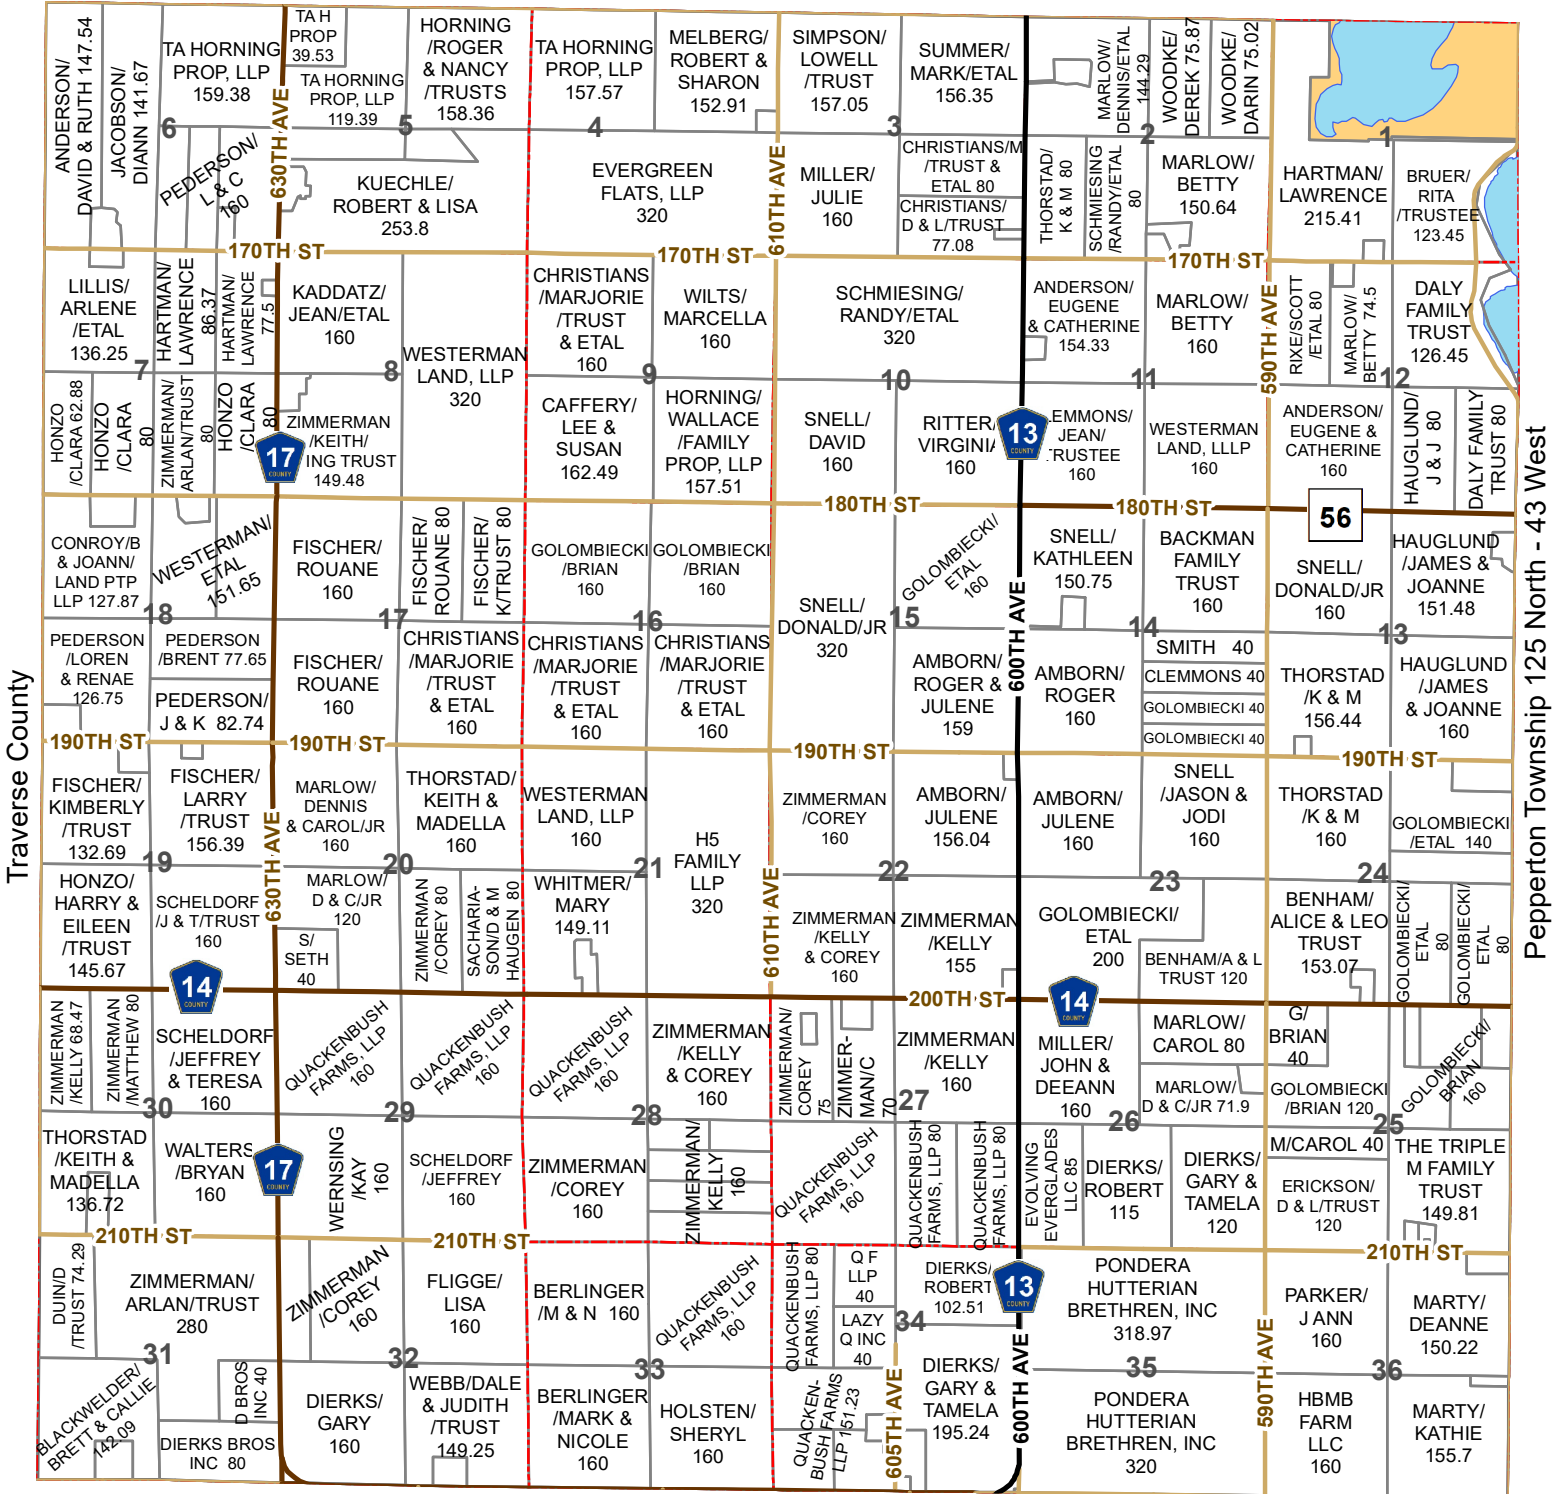

Everglade Township

Township 125 North - Range 44 West

Eldorado Township 126 North - 44 West

Legend

- Waterfowl Production Area
- Wildlife Mangement Area