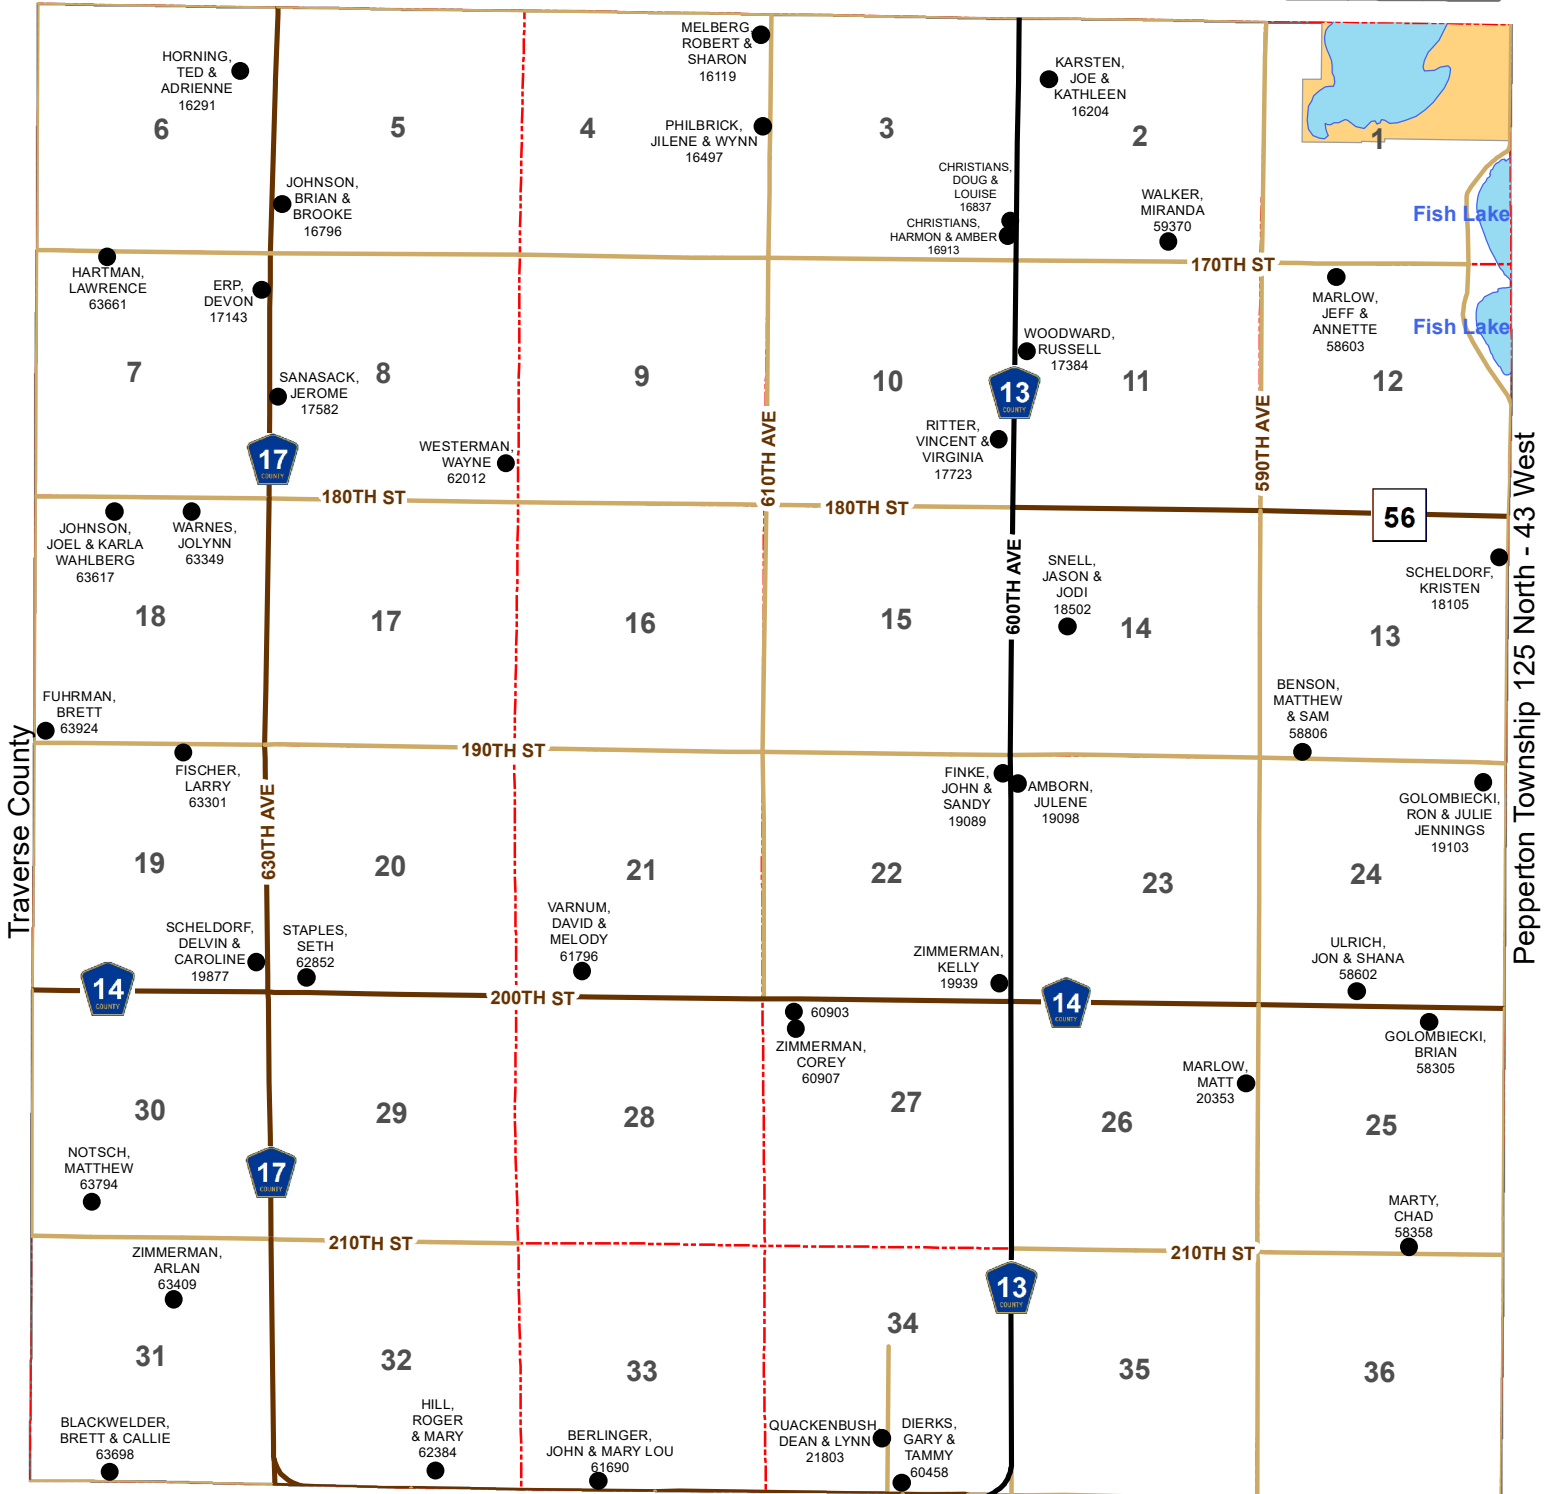

Everglade Township

Township 125 North - Range 44 West

Eldorado Township 126 North - 44 West

Baker Township 124 North - 44 West

Legend

- Waterfowl Production Area
- Wildlife Mangement Area