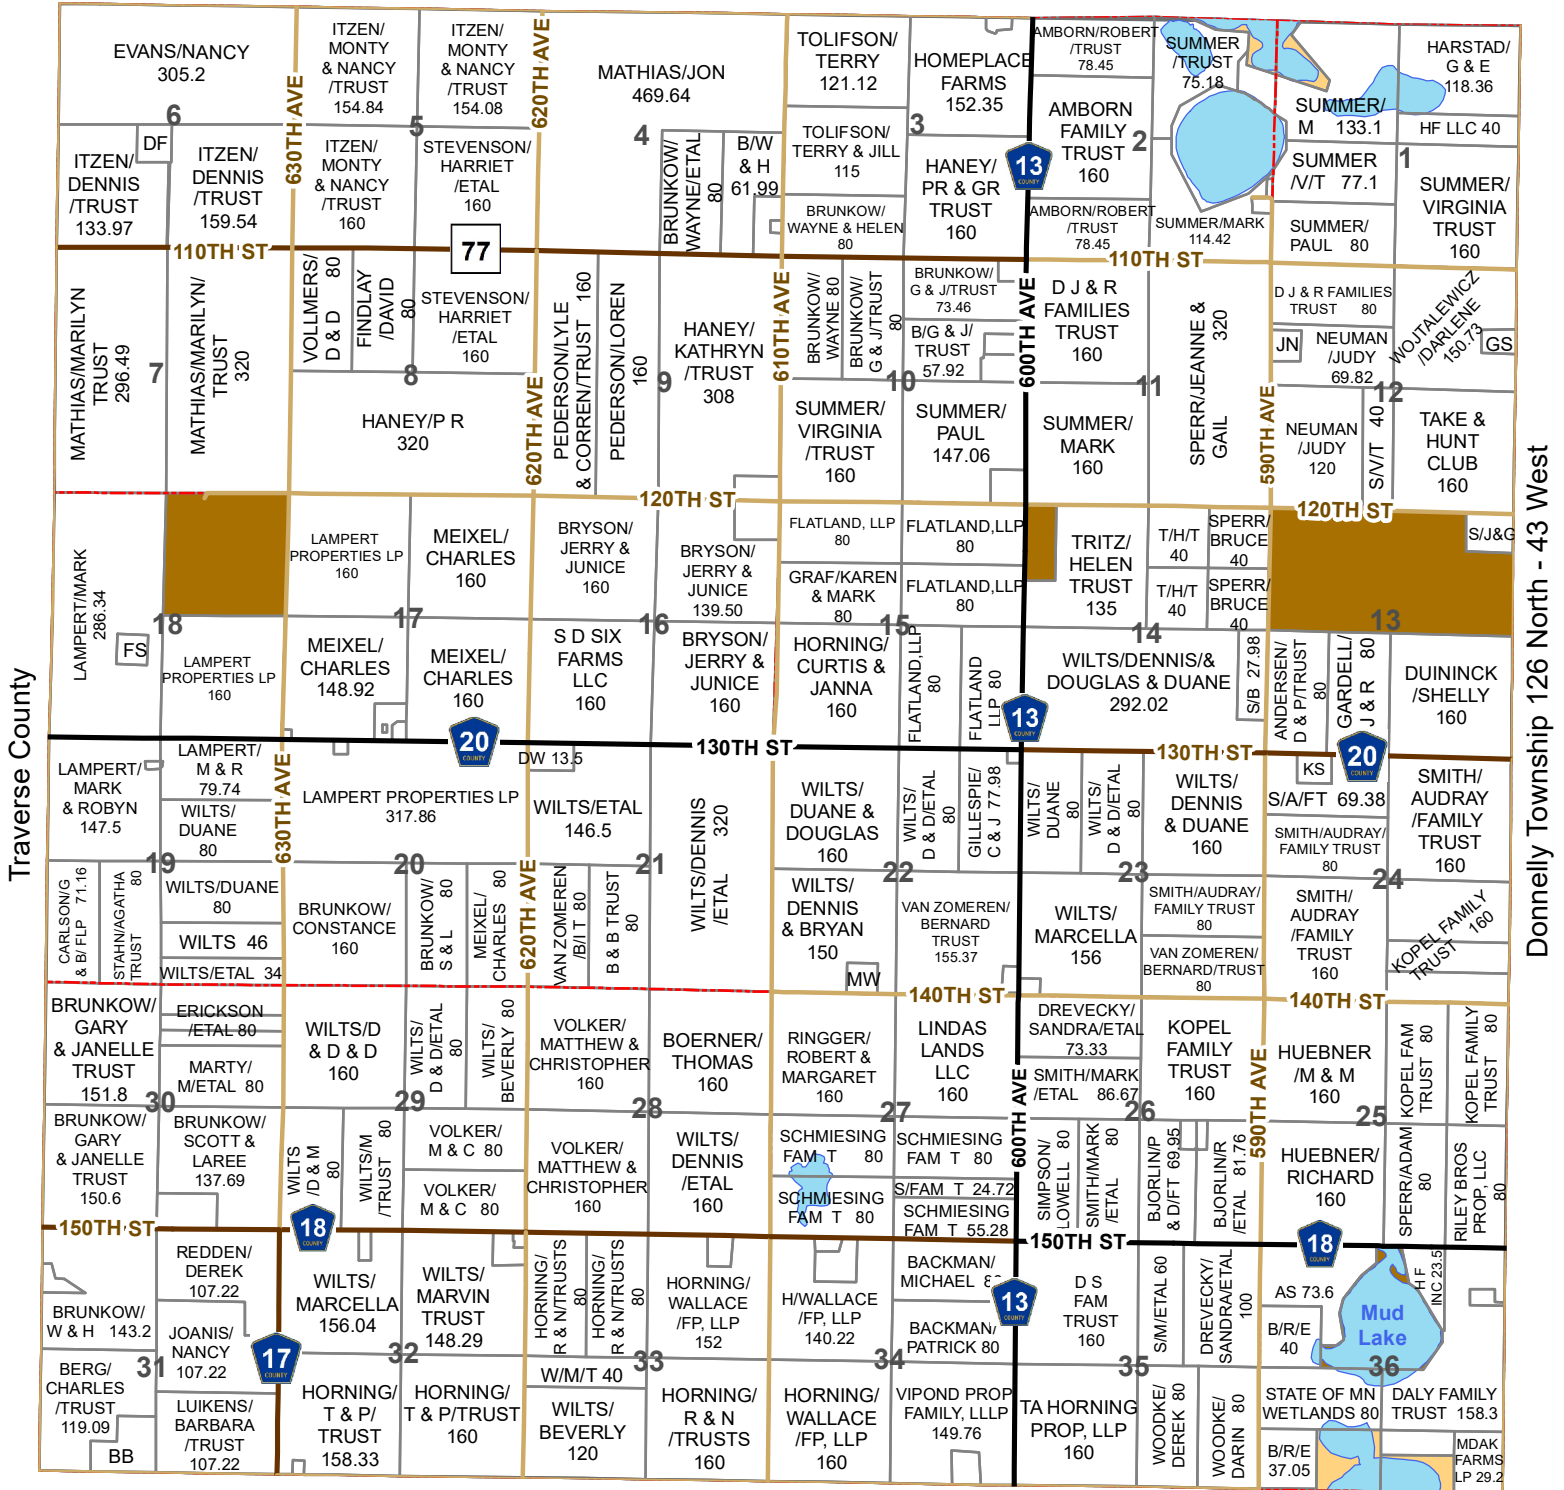

Eldorado Township

Township 126 North - Range 44 West

Grant County

Legend

- Waterfowl Production Area
- Wildlife Mangement Area