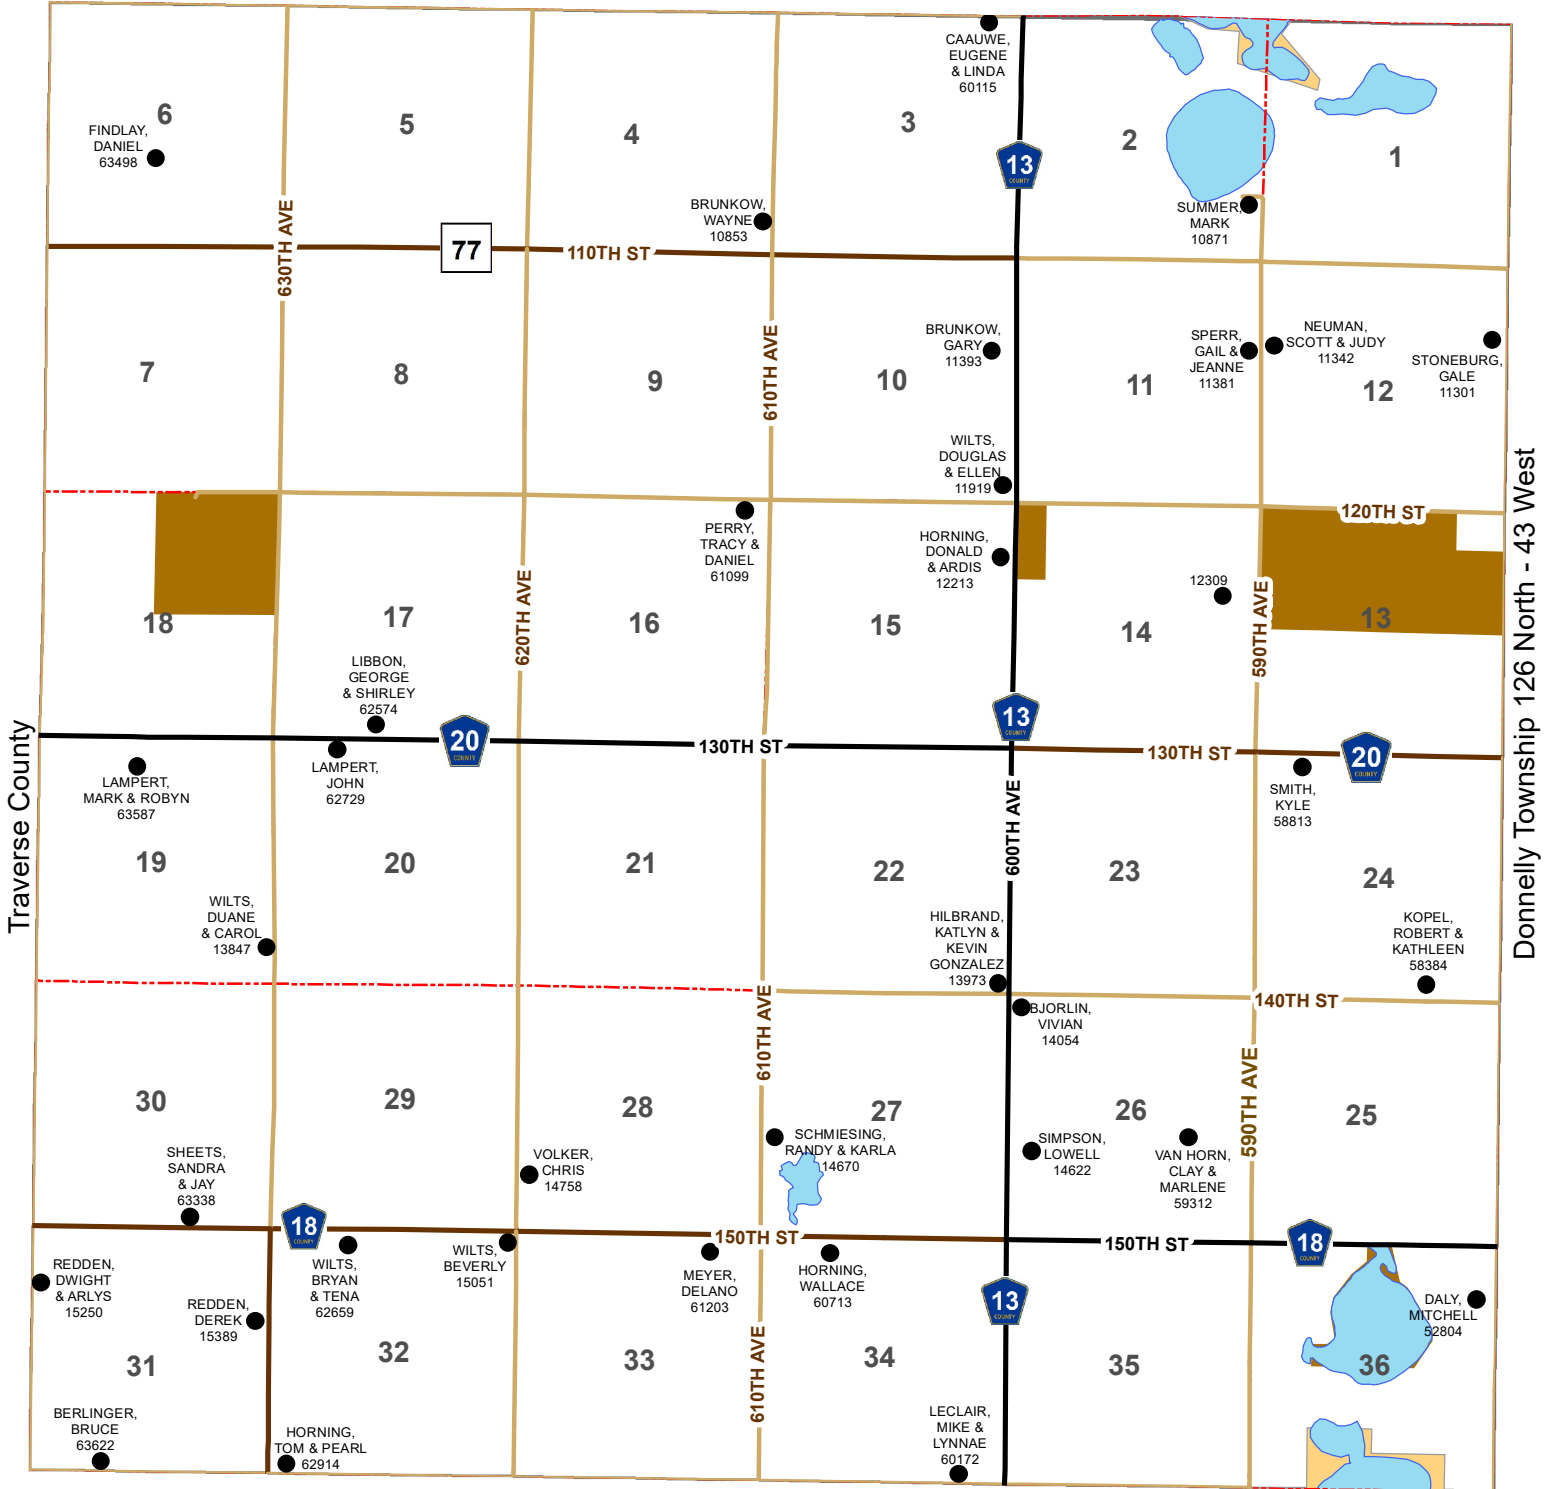

Eldorado Township

Township 126 North - Range 44 West

Grant County

Legend

- Waterfowl Production Area
- Wildlife Mangement Area