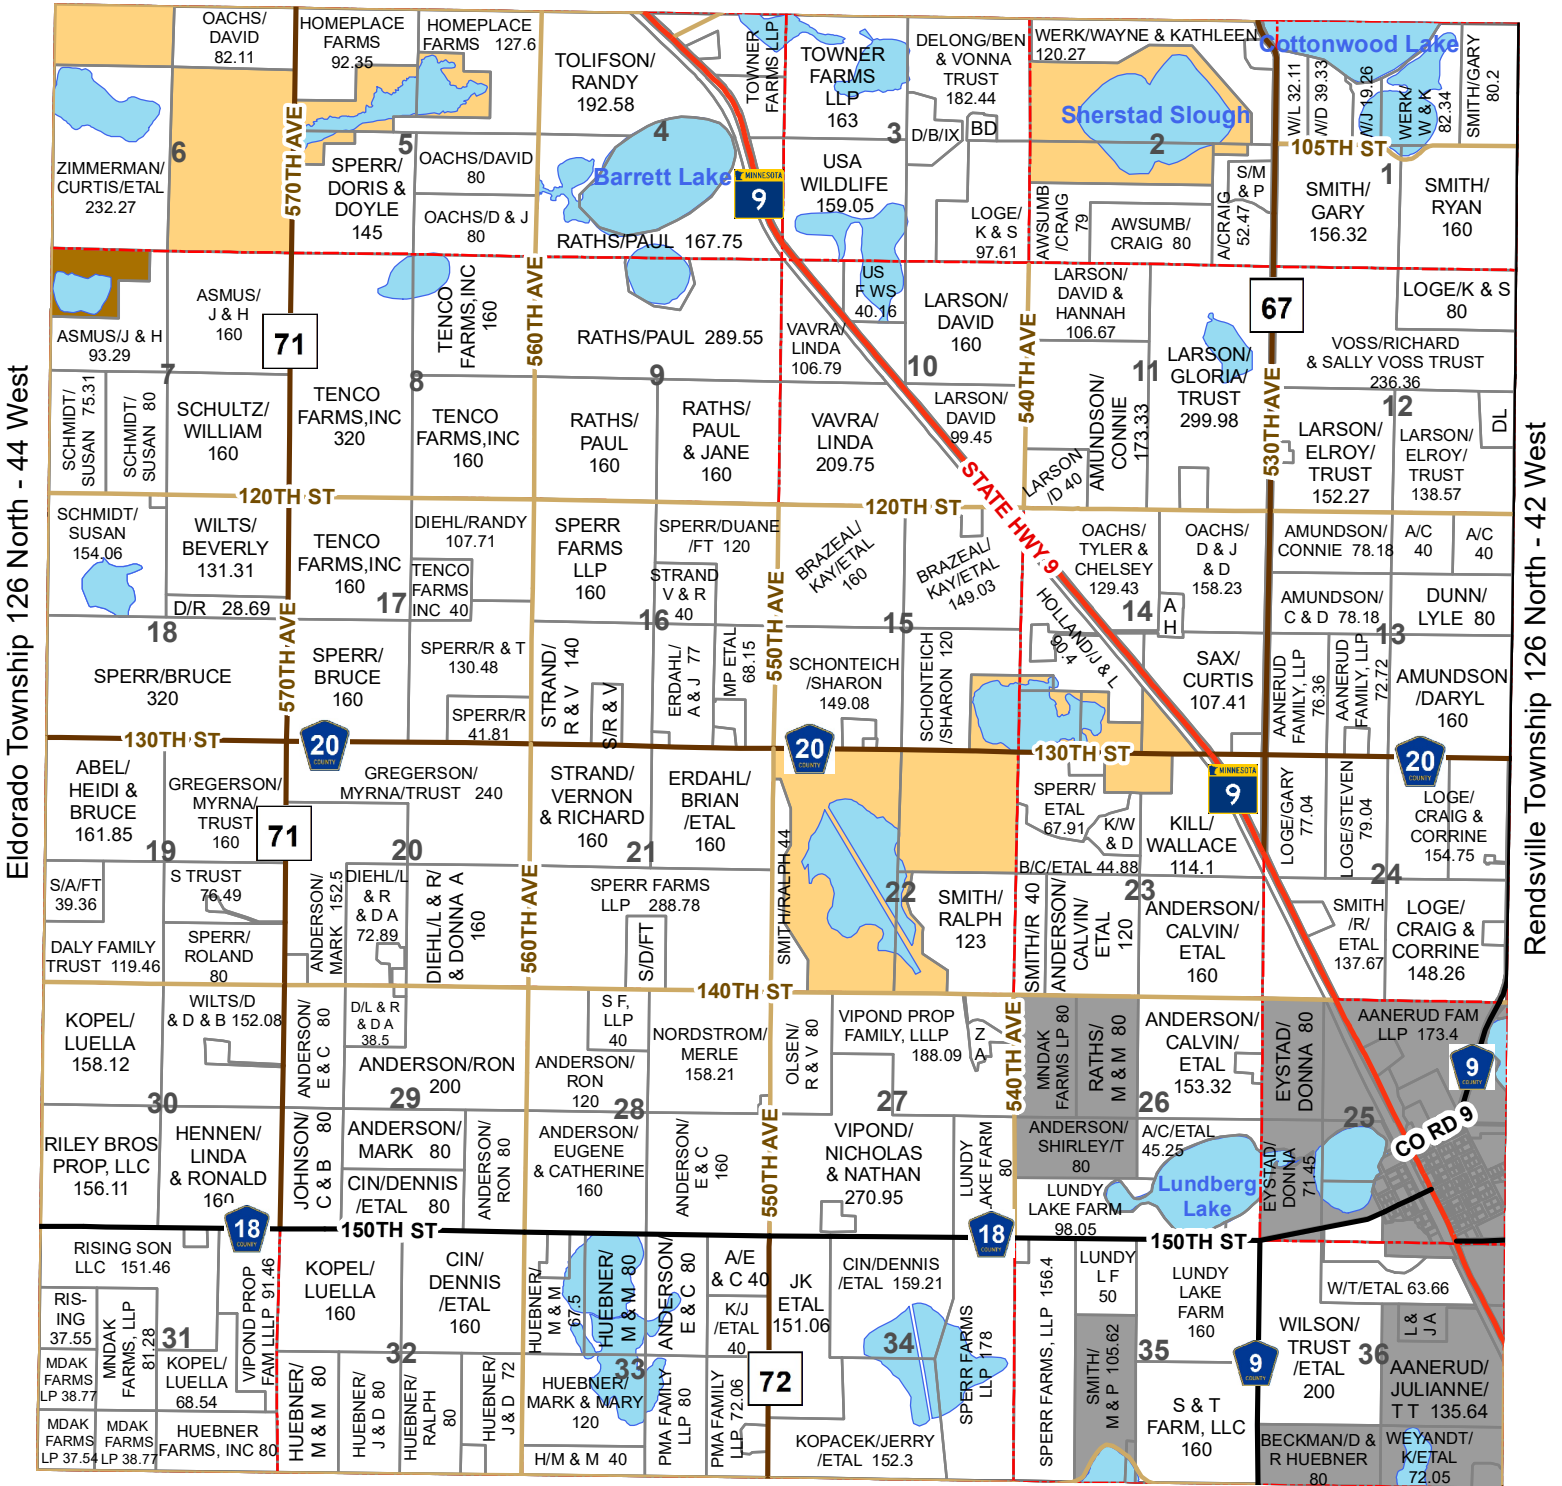

# Donnelly Township

Township 126 North - Range 43 West

Grant County

## Legend

- Waterfowl Production Area
- Wildlife Mangement Area

Pepperton Township 125 North - 43 West