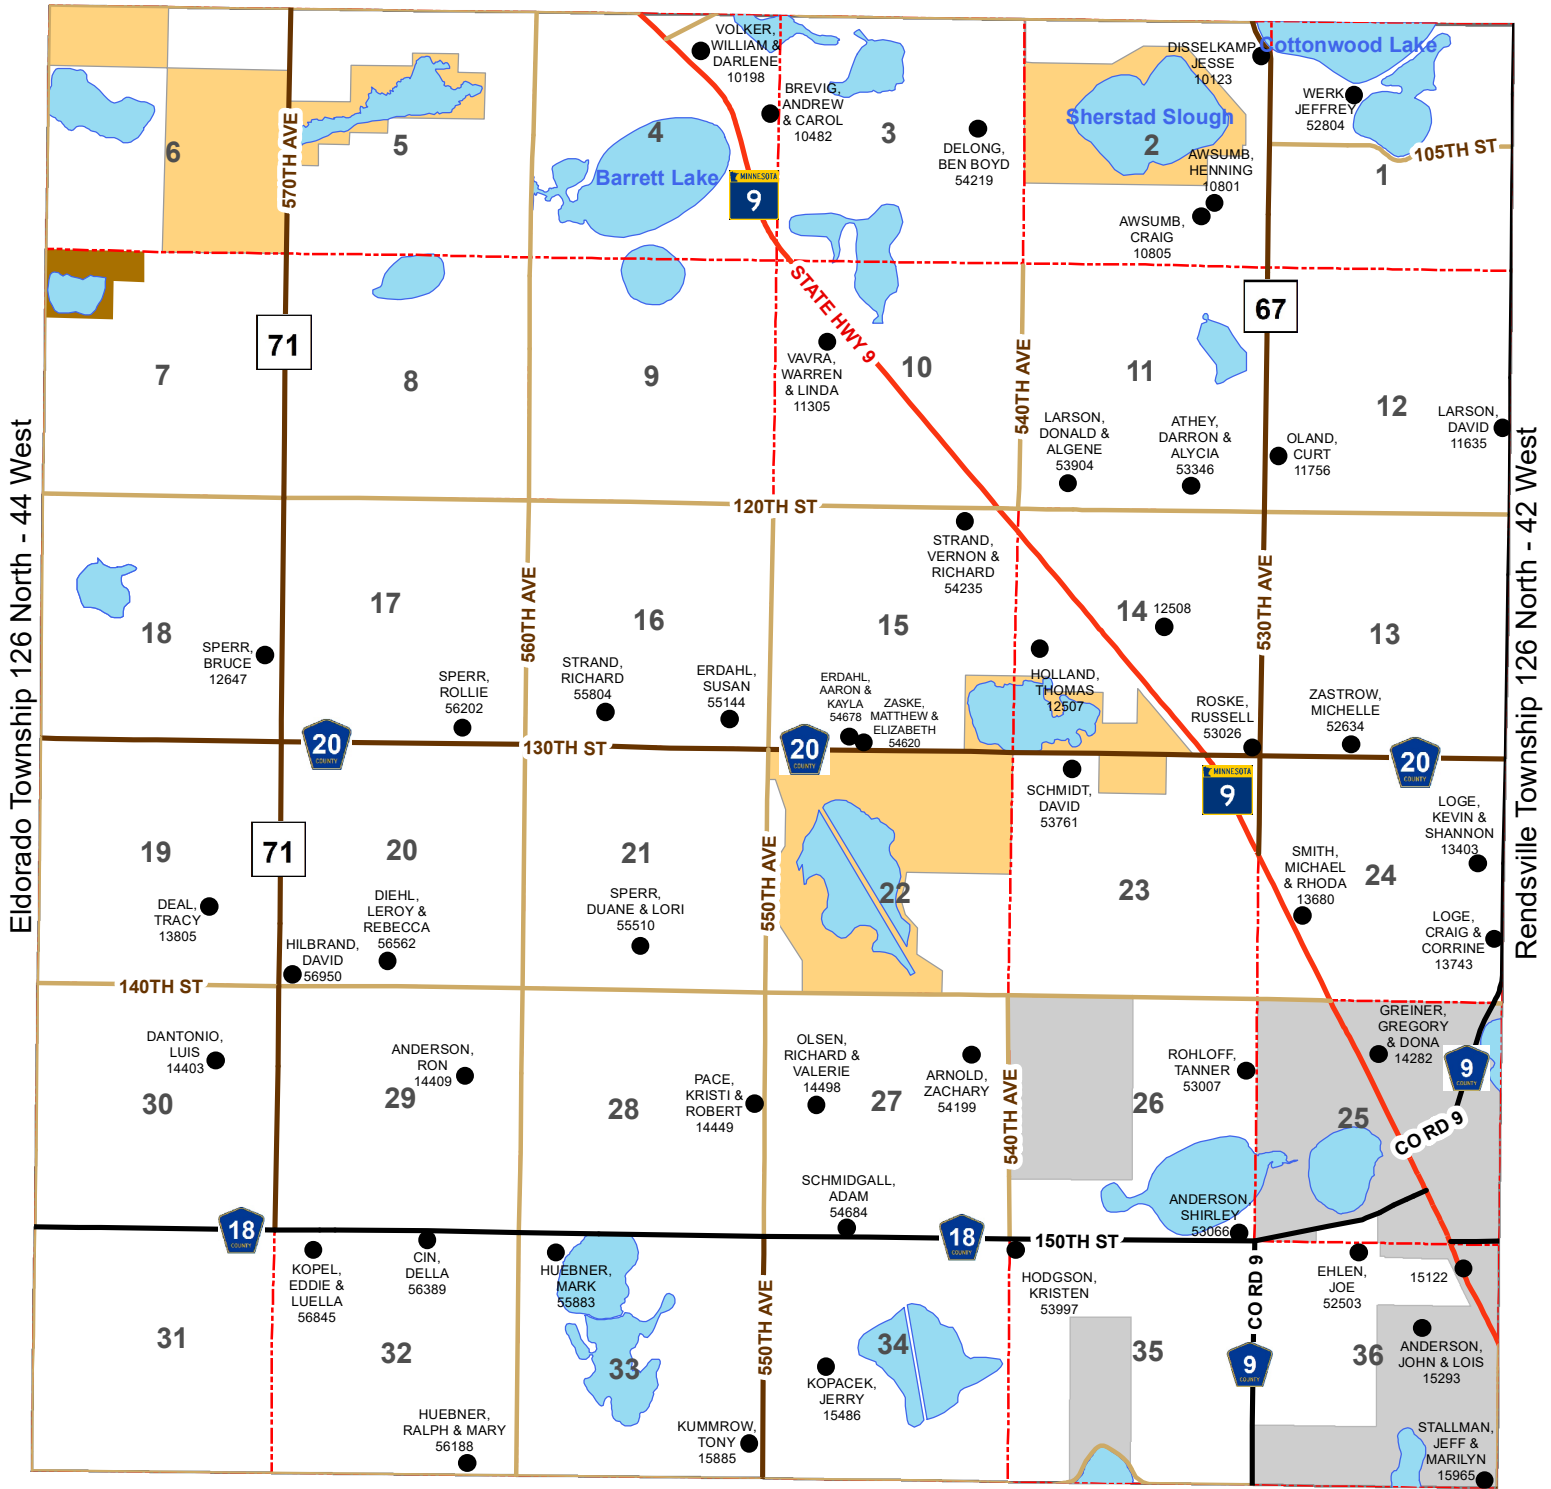

# Donnelly Township

Township 126 North - Range 43 West

Grant County

Pepperton Township 125 North - 43 West

## Legend

- Waterfowl Production Area
- Wildlife Mangement Area