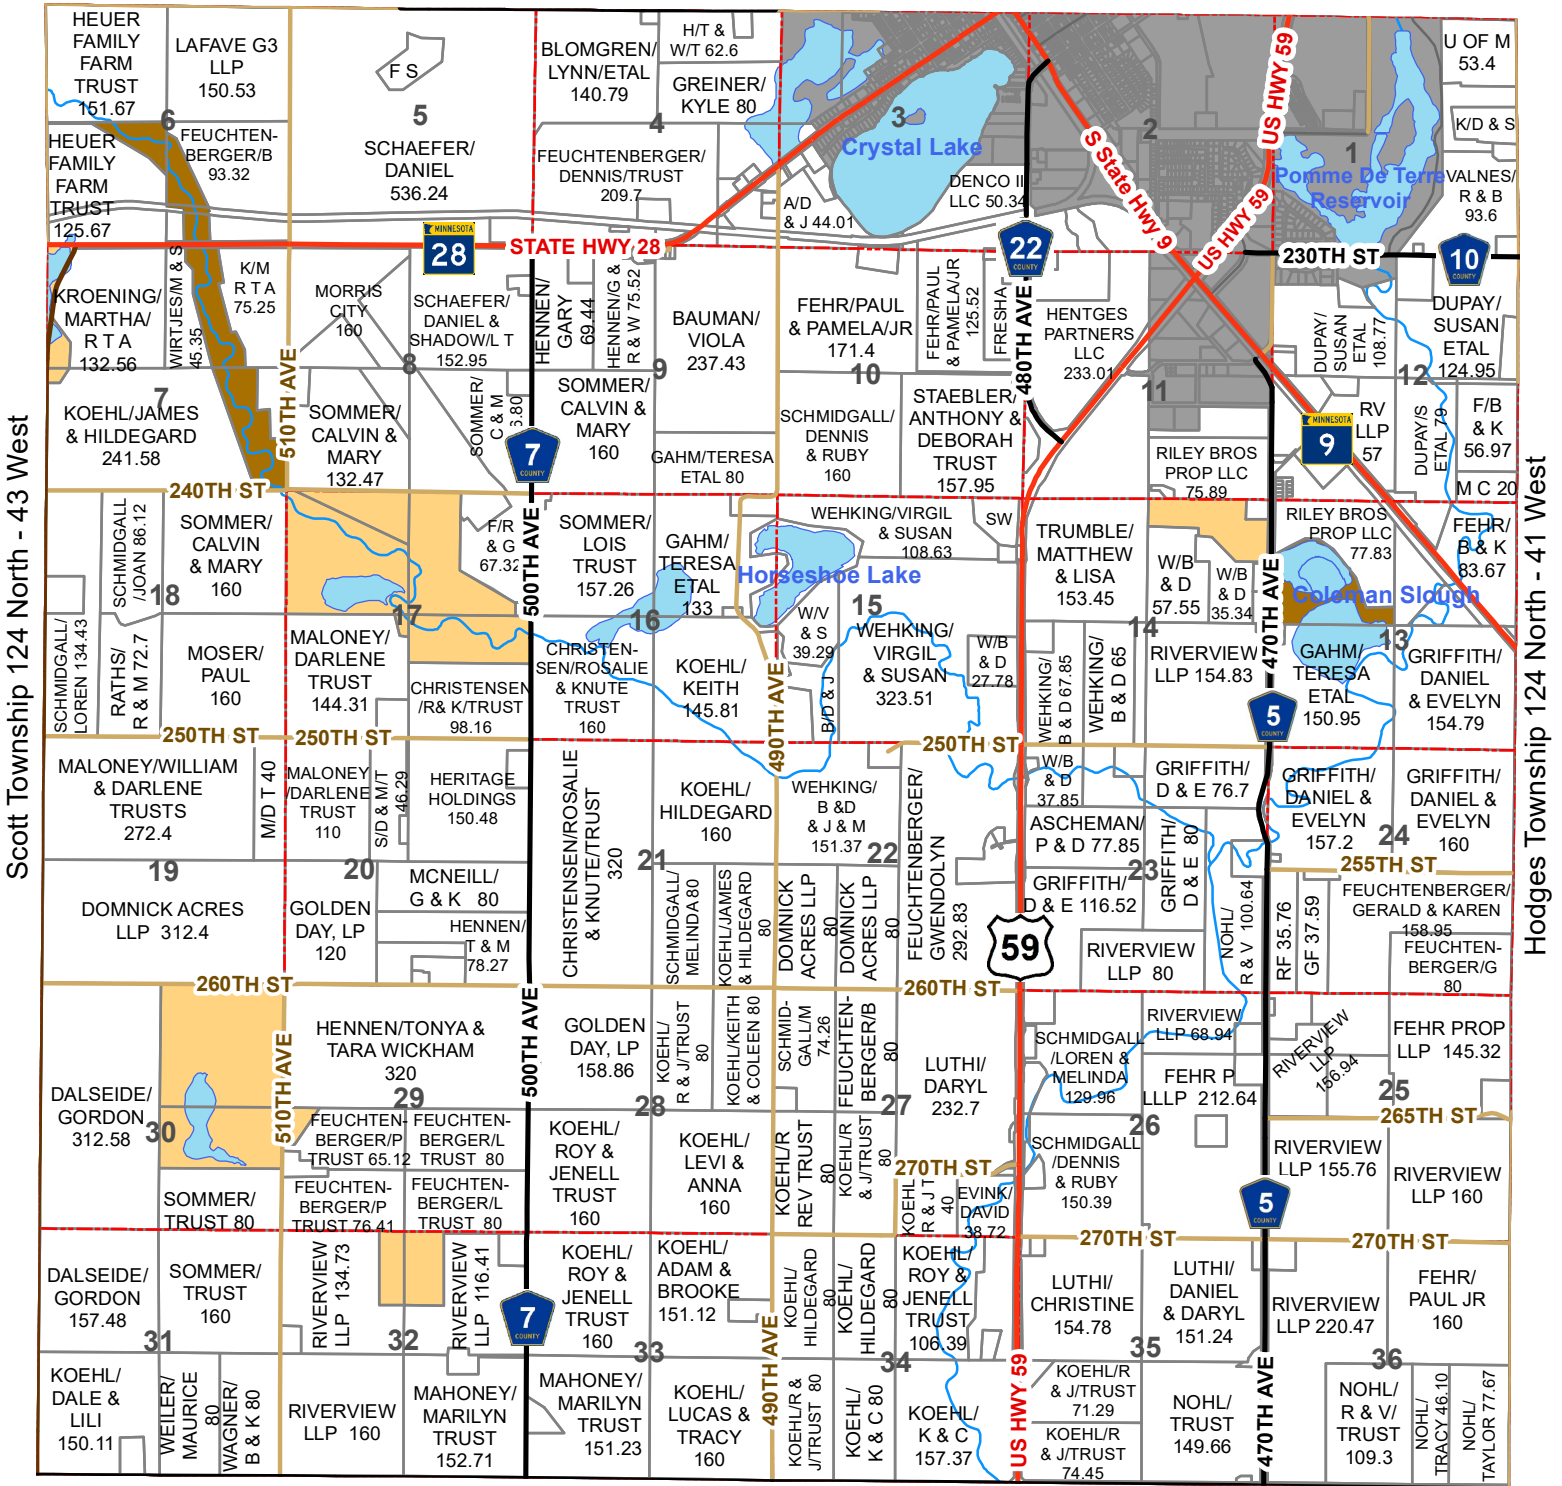

Darnen Township

Township 124 North - Range 42 West

Morris Township 125 North - 42 West

Legend

- Waterfowl Production Area
- Wildlife Mangement Area

Horton Township 123 North - 42 West