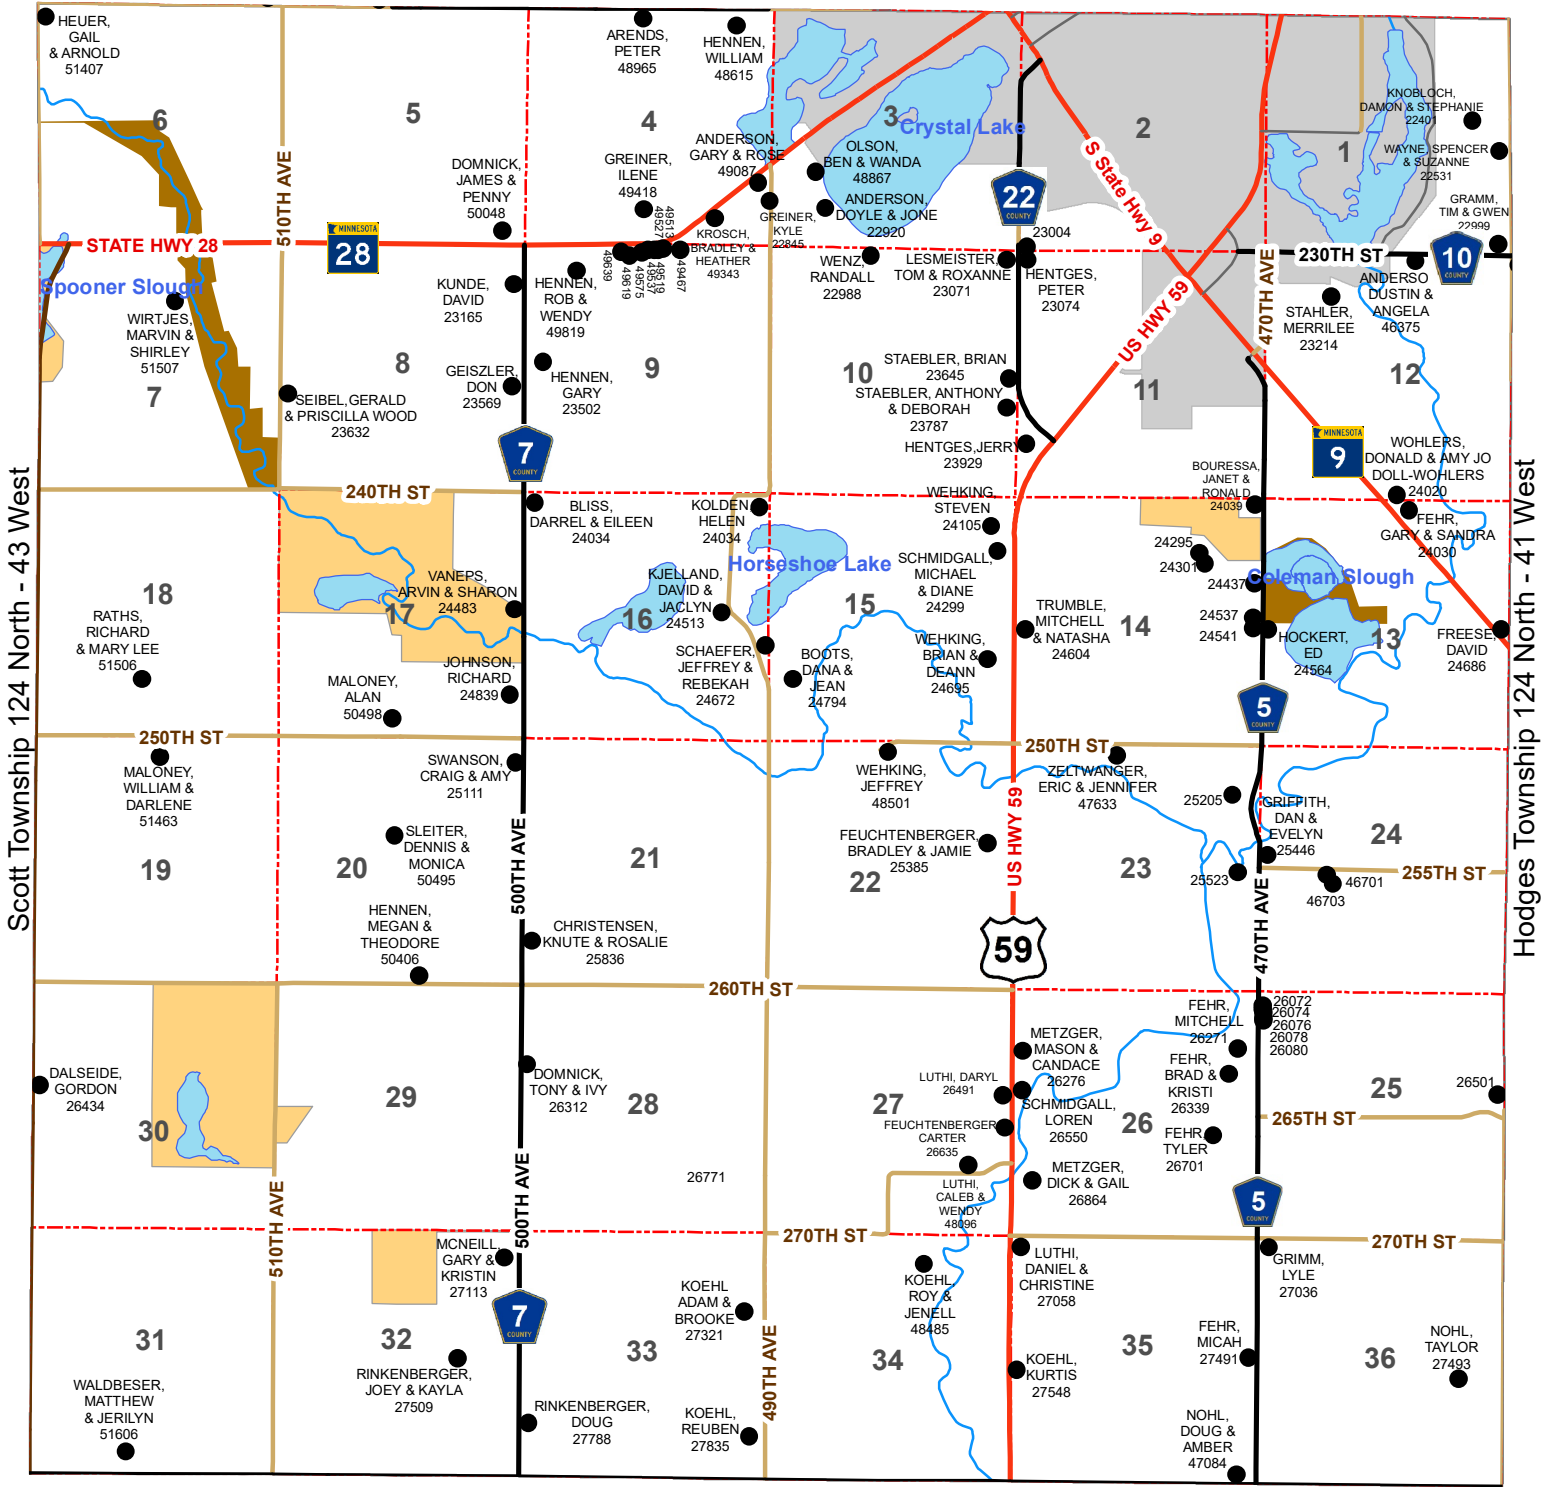

# Darnen Township

Township 124 North - Range 42 West

Morris Township 125 North - 42 West

Horton Township 123 North - 42 West

## Legend

- Waterfowl Production Area
- Wildlife Mangement Area