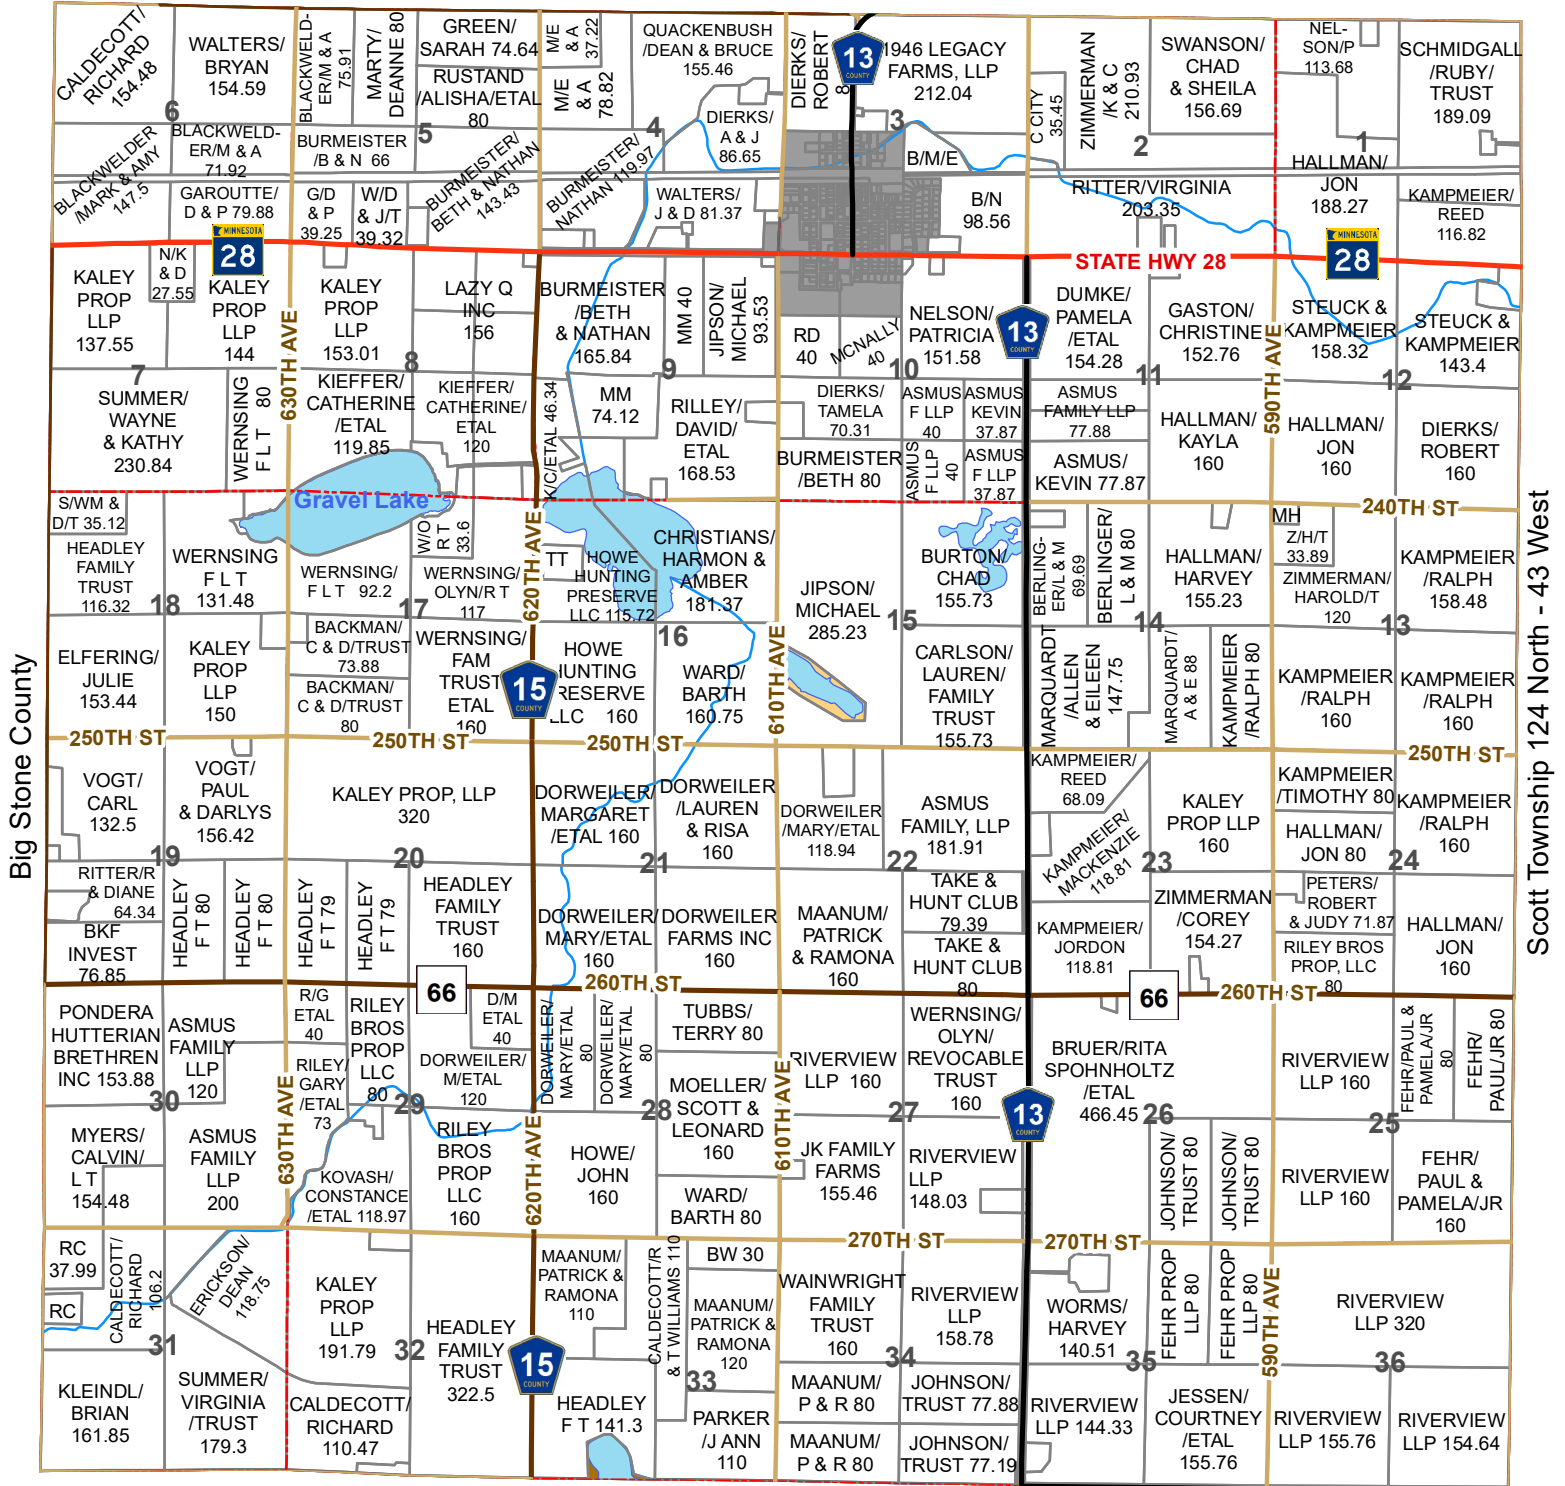

Baker Township

Township 124 North - Range 44 West

Everglade Township 125 North - 44 West

Stevens Township 123 North - 44 West

Legend

- Waterfowl Production Area
- Wildlife Mangement Area