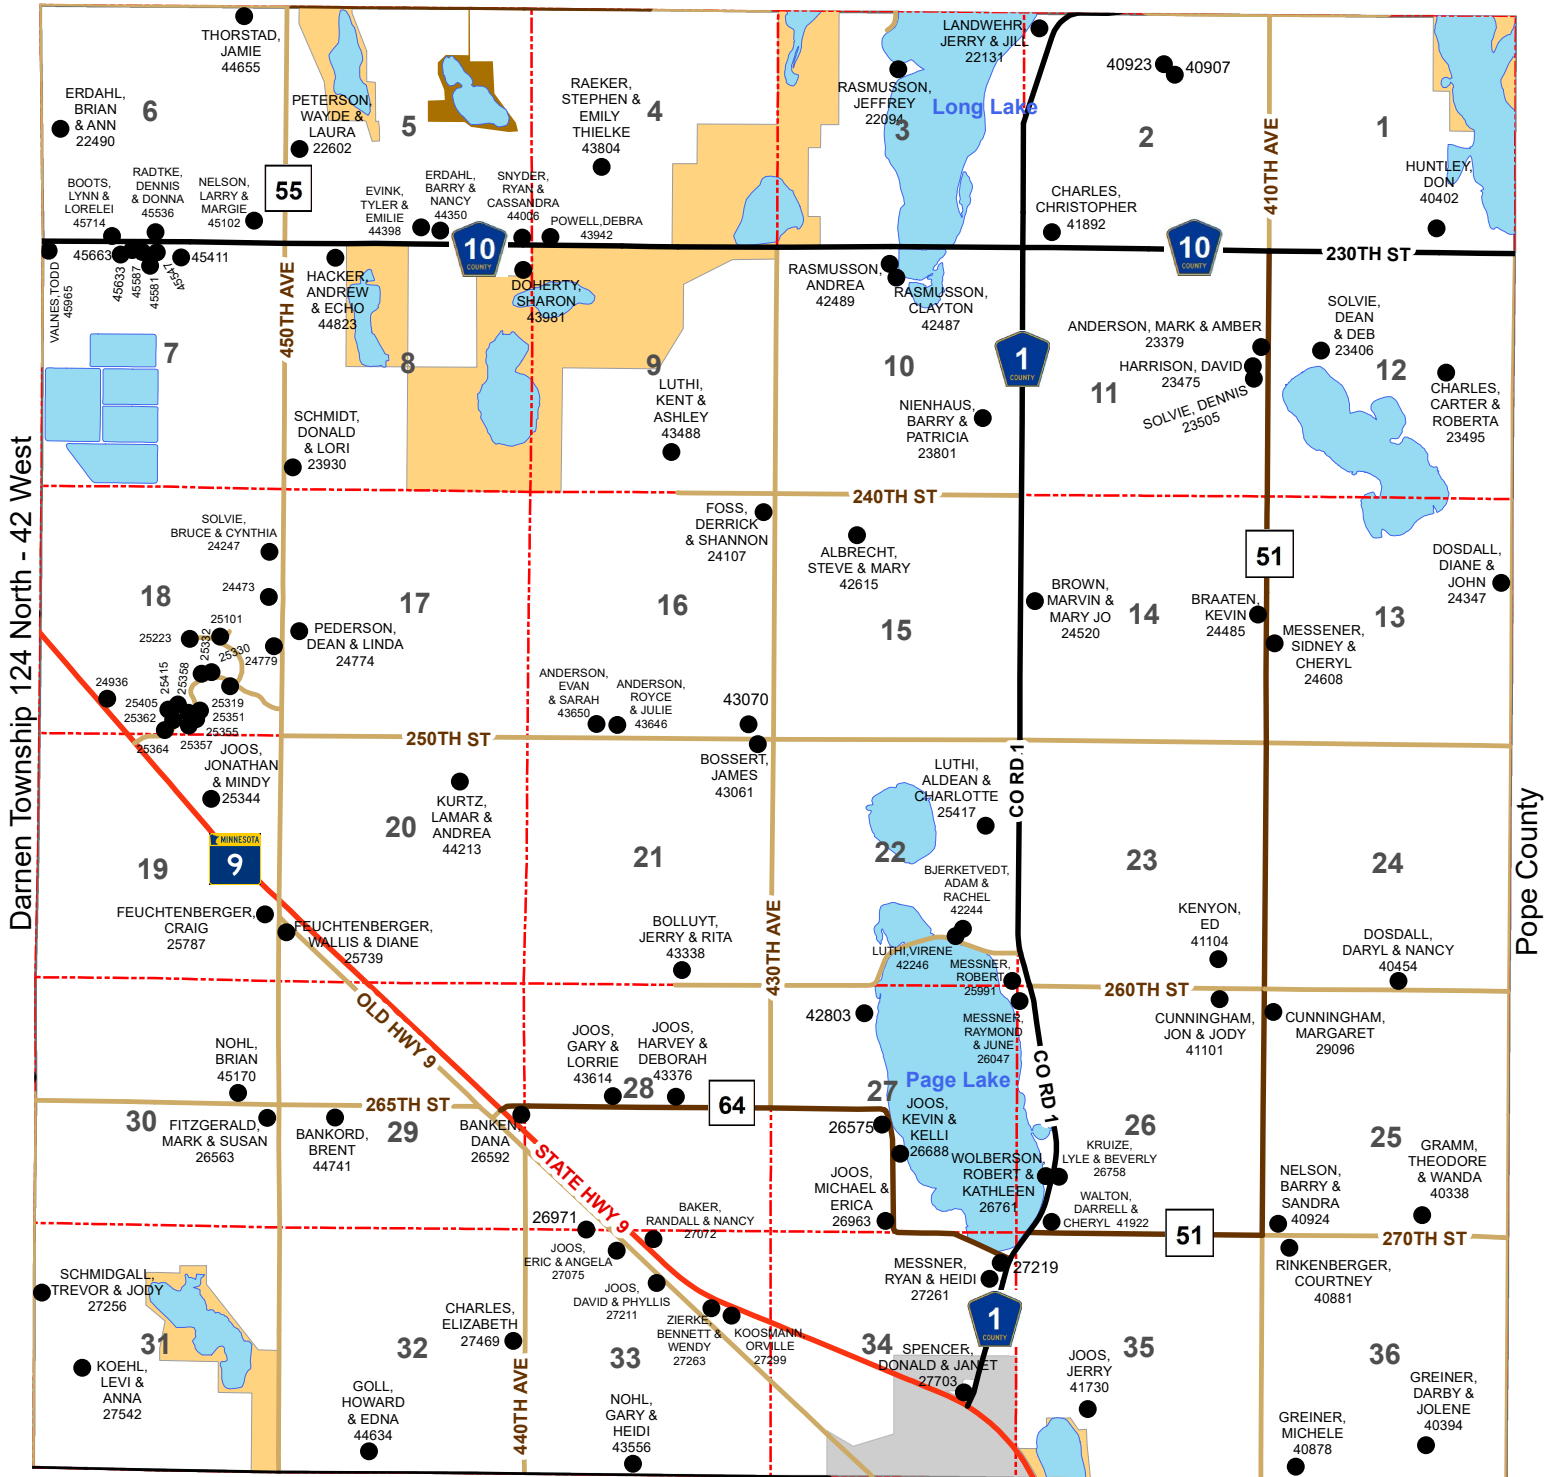

# Hodges Township

Township 124 North - Range 41 West

Framnas Township 125 North - 41 West

Moore Township 123 North - 41 West

## Legend

- Waterfowl Production Area
- Wildlife Mangement Area