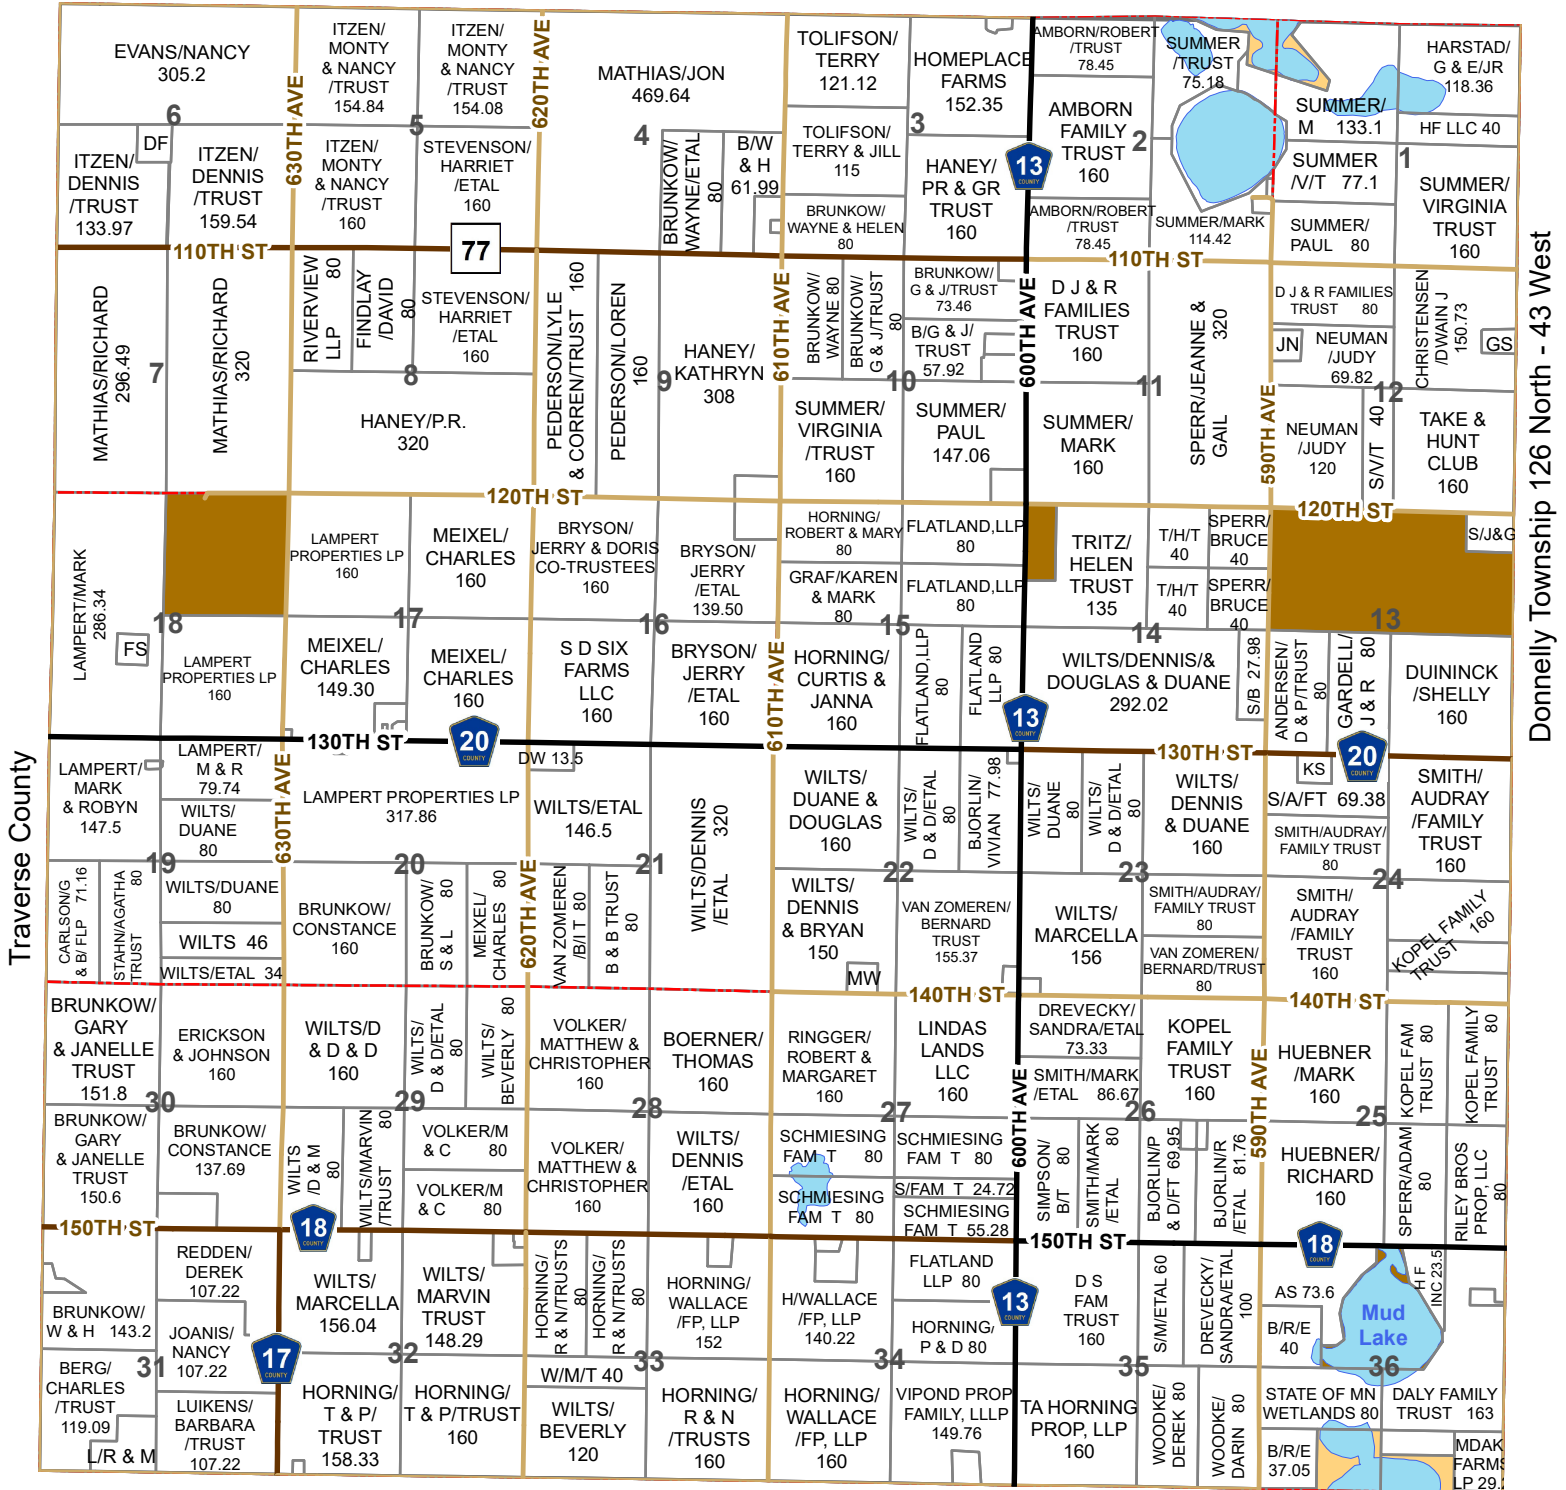

# Eldorado Township

Township 126 North - Range 44 West

Grant County

## Legend

- Waterfowl Production Area
- Wildlife Mangement Area