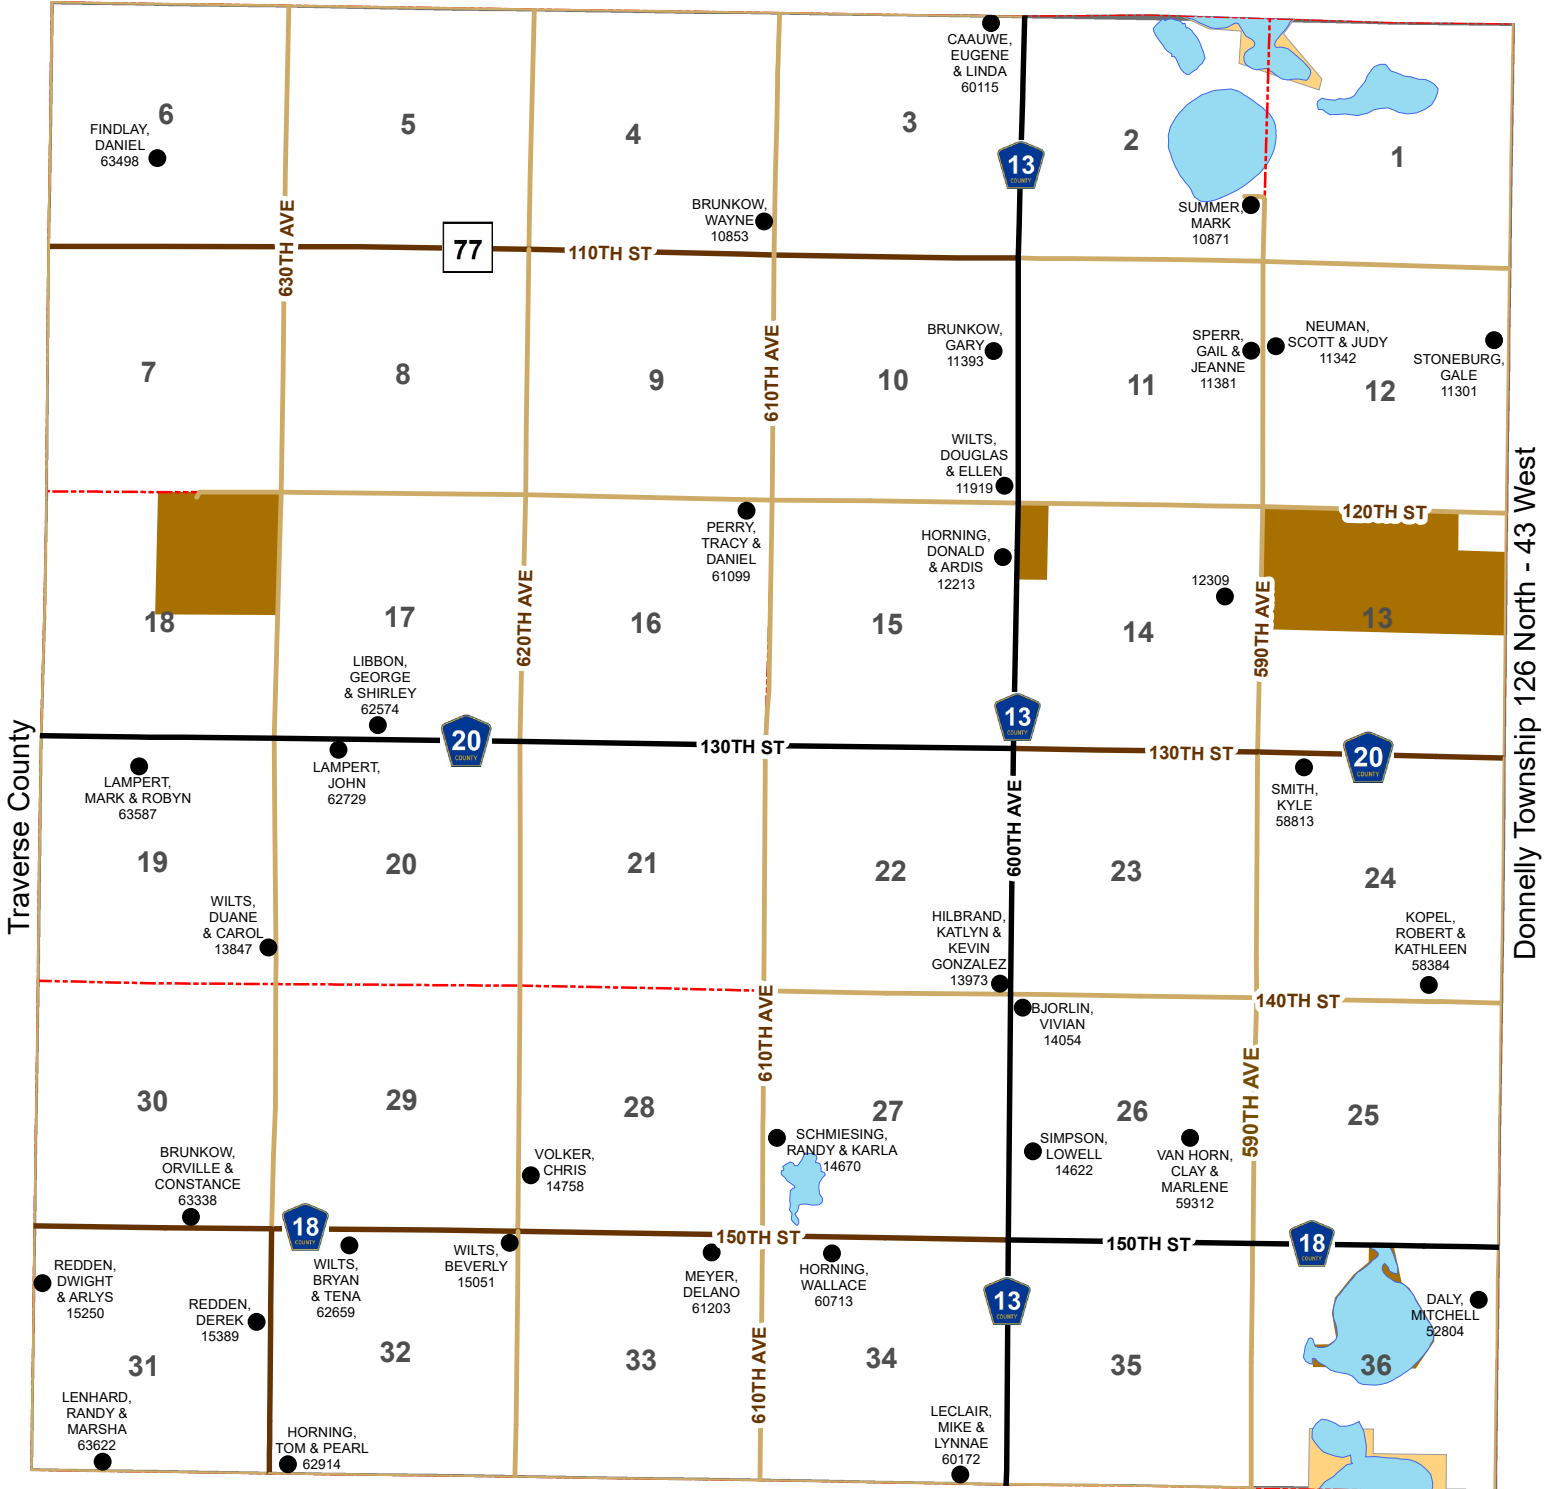

Eldorado Township

Township 126 North - Range 44 West

Grant County

Legend

- Waterfowl Production Area
- Wildlife Mangement Area