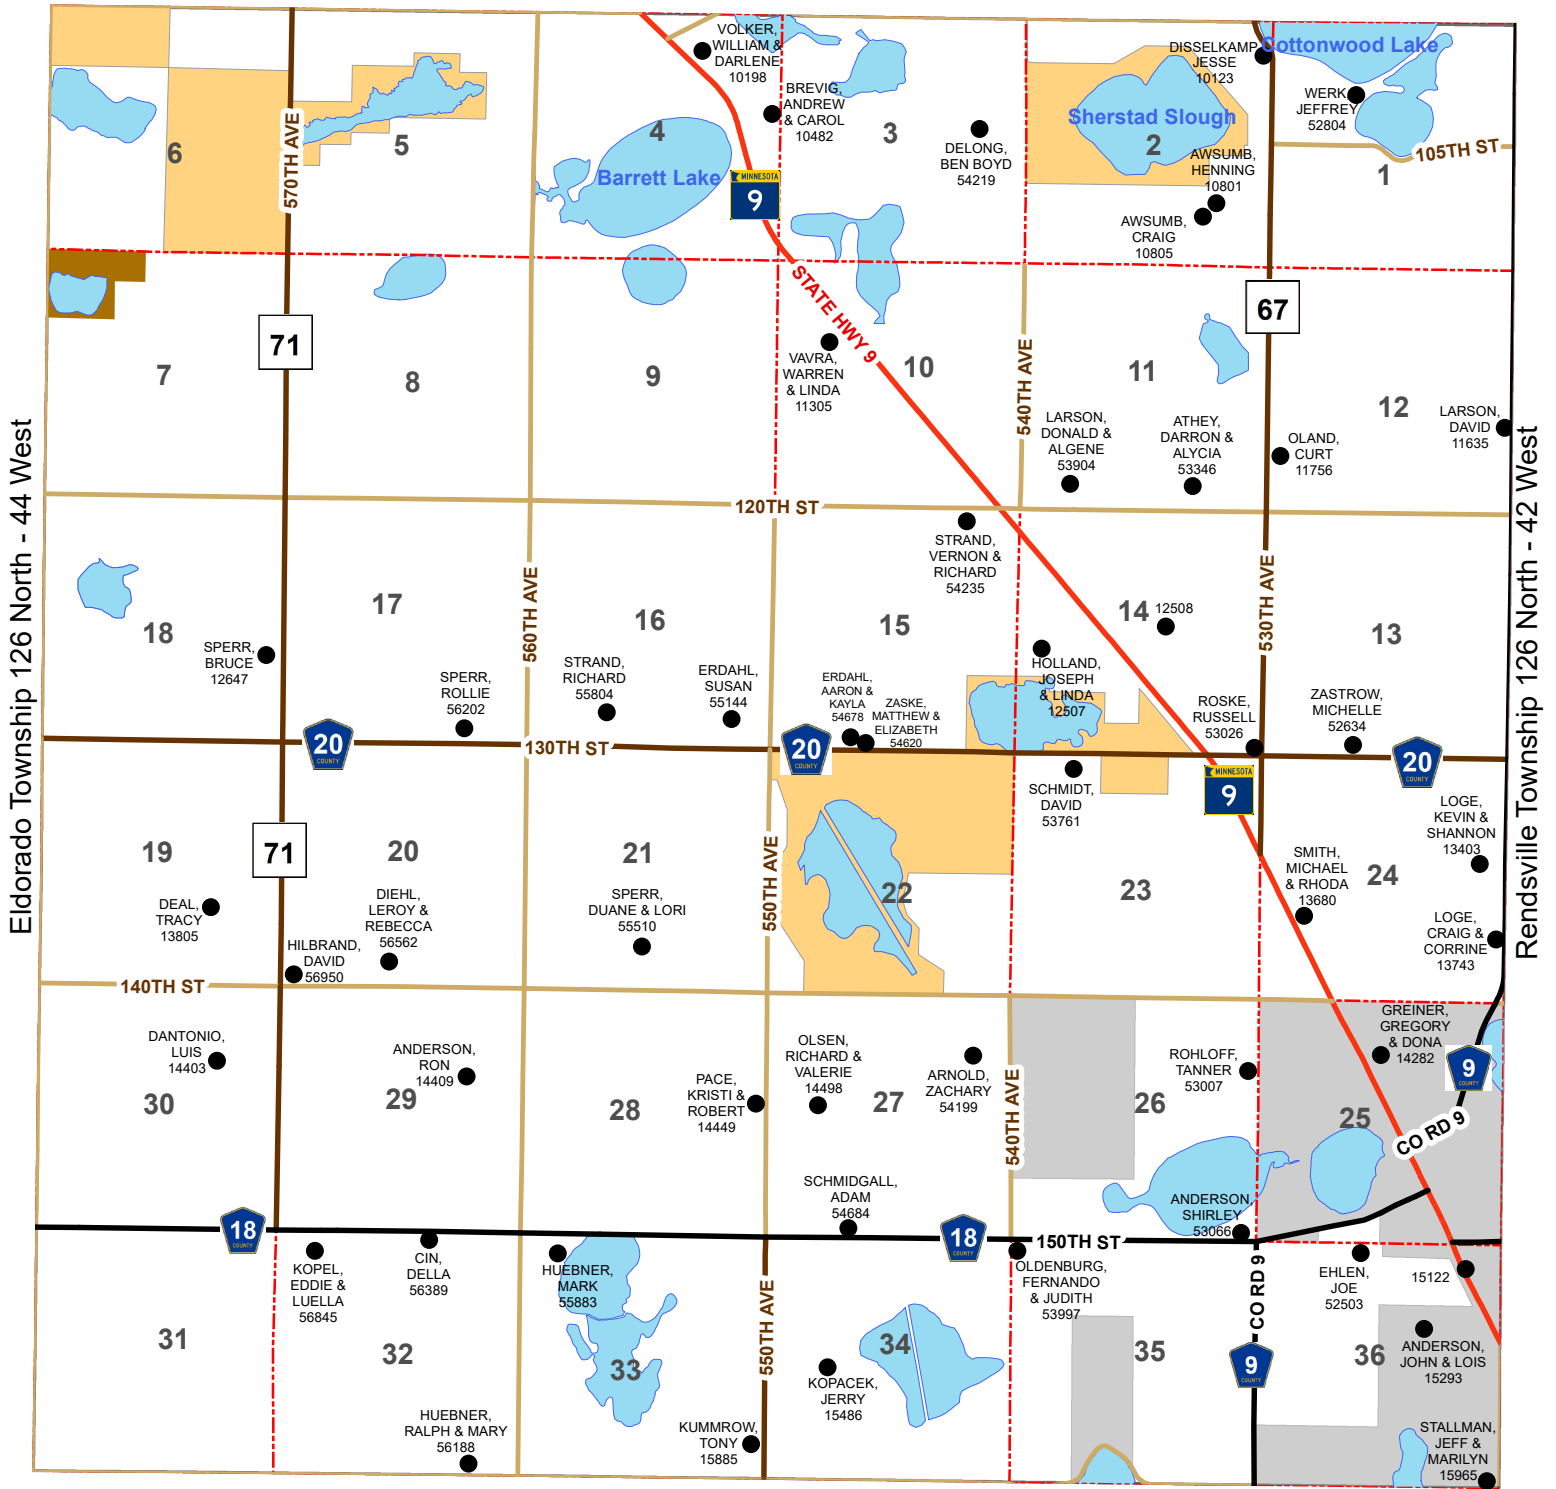

# Donnelly Township

Township 126 North - Range 43 West

Grant County

Pepperton Township 125 North - 43 West

## Legend

- Waterfowl Production Area
- Wildlife Mangement Area