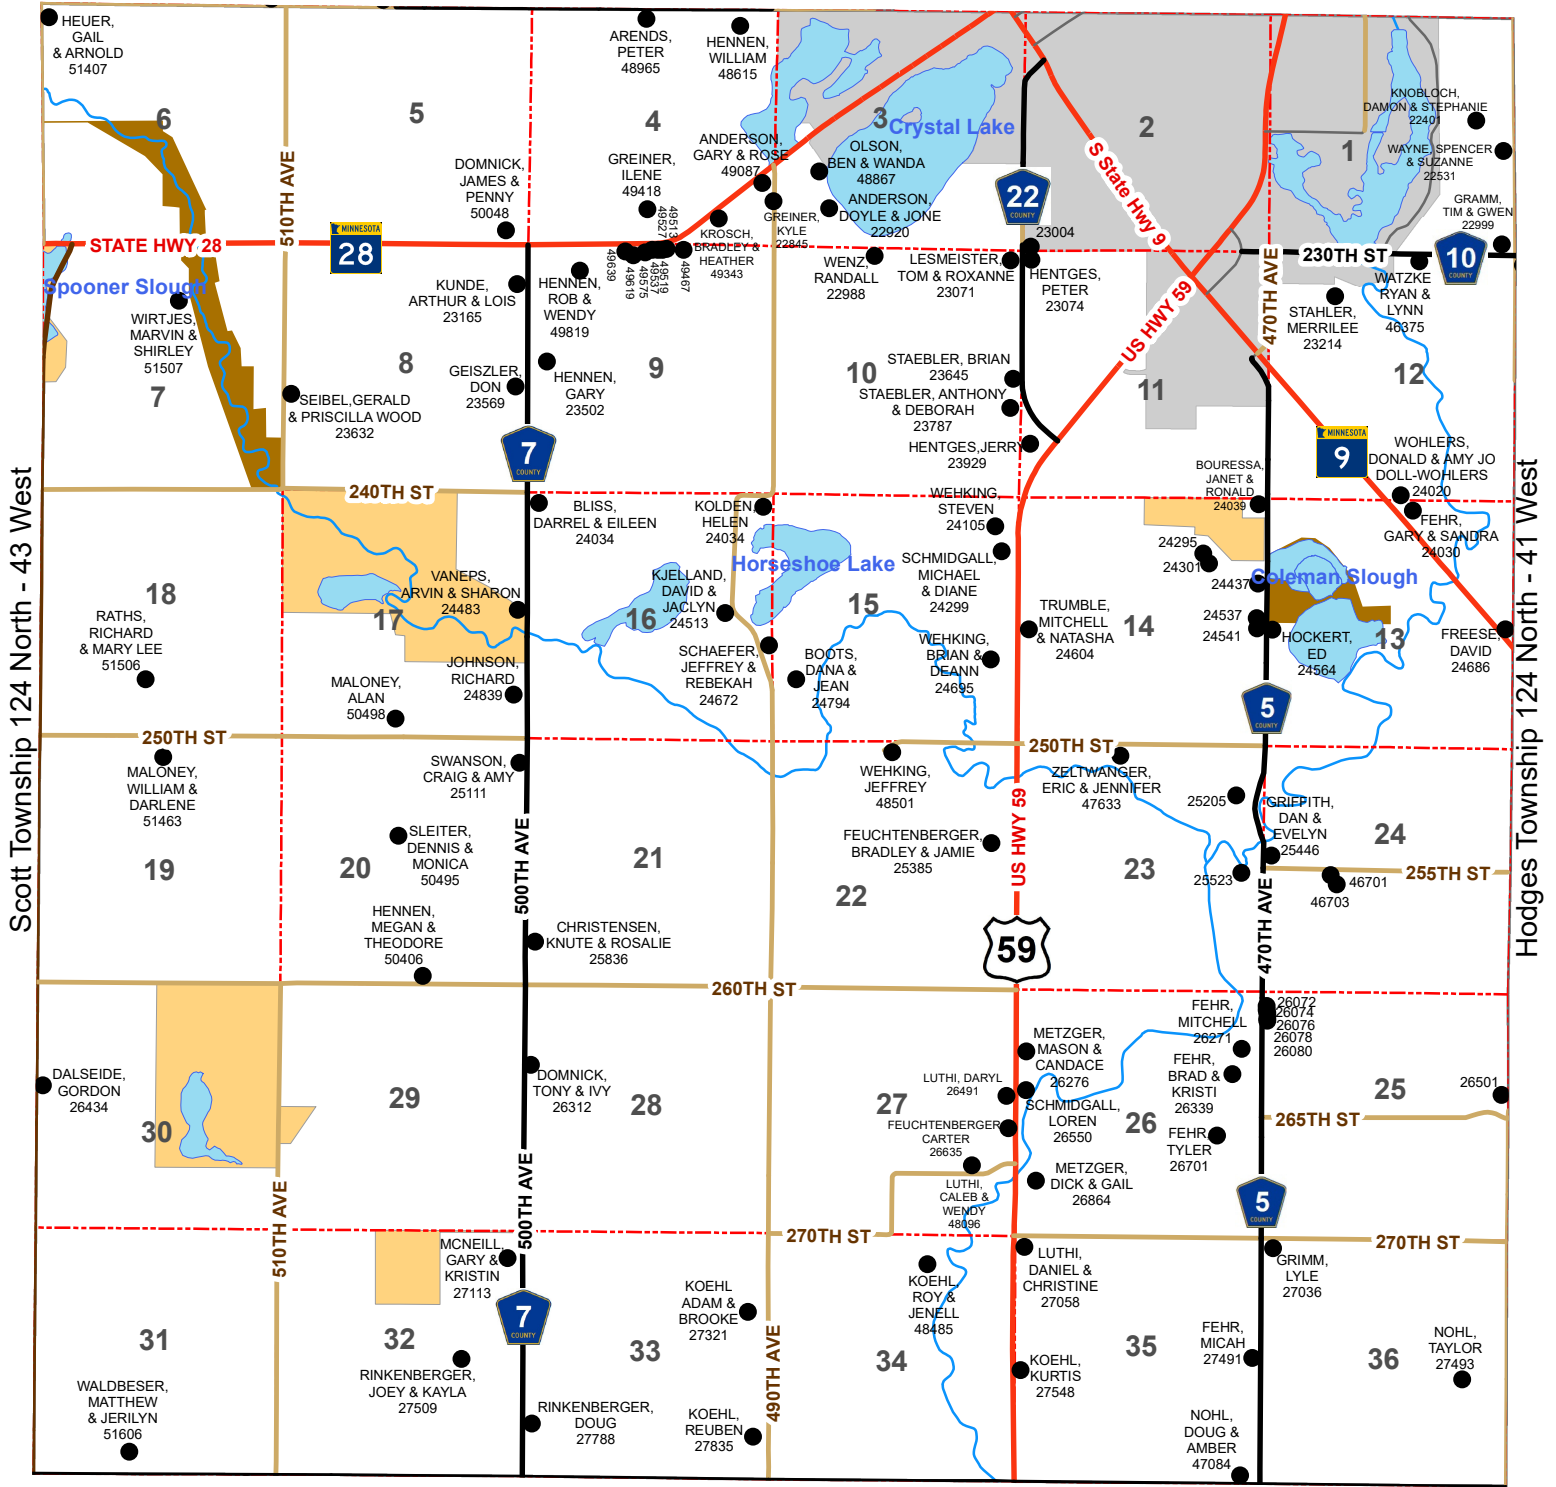

# Darnen Township

Township 124 North - Range 42 West

Morris Township 125 North - 42 West

Horton Township 123 North - 42 West

## Legend

- Waterfowl Production Area
- Wildlife Mangement Area