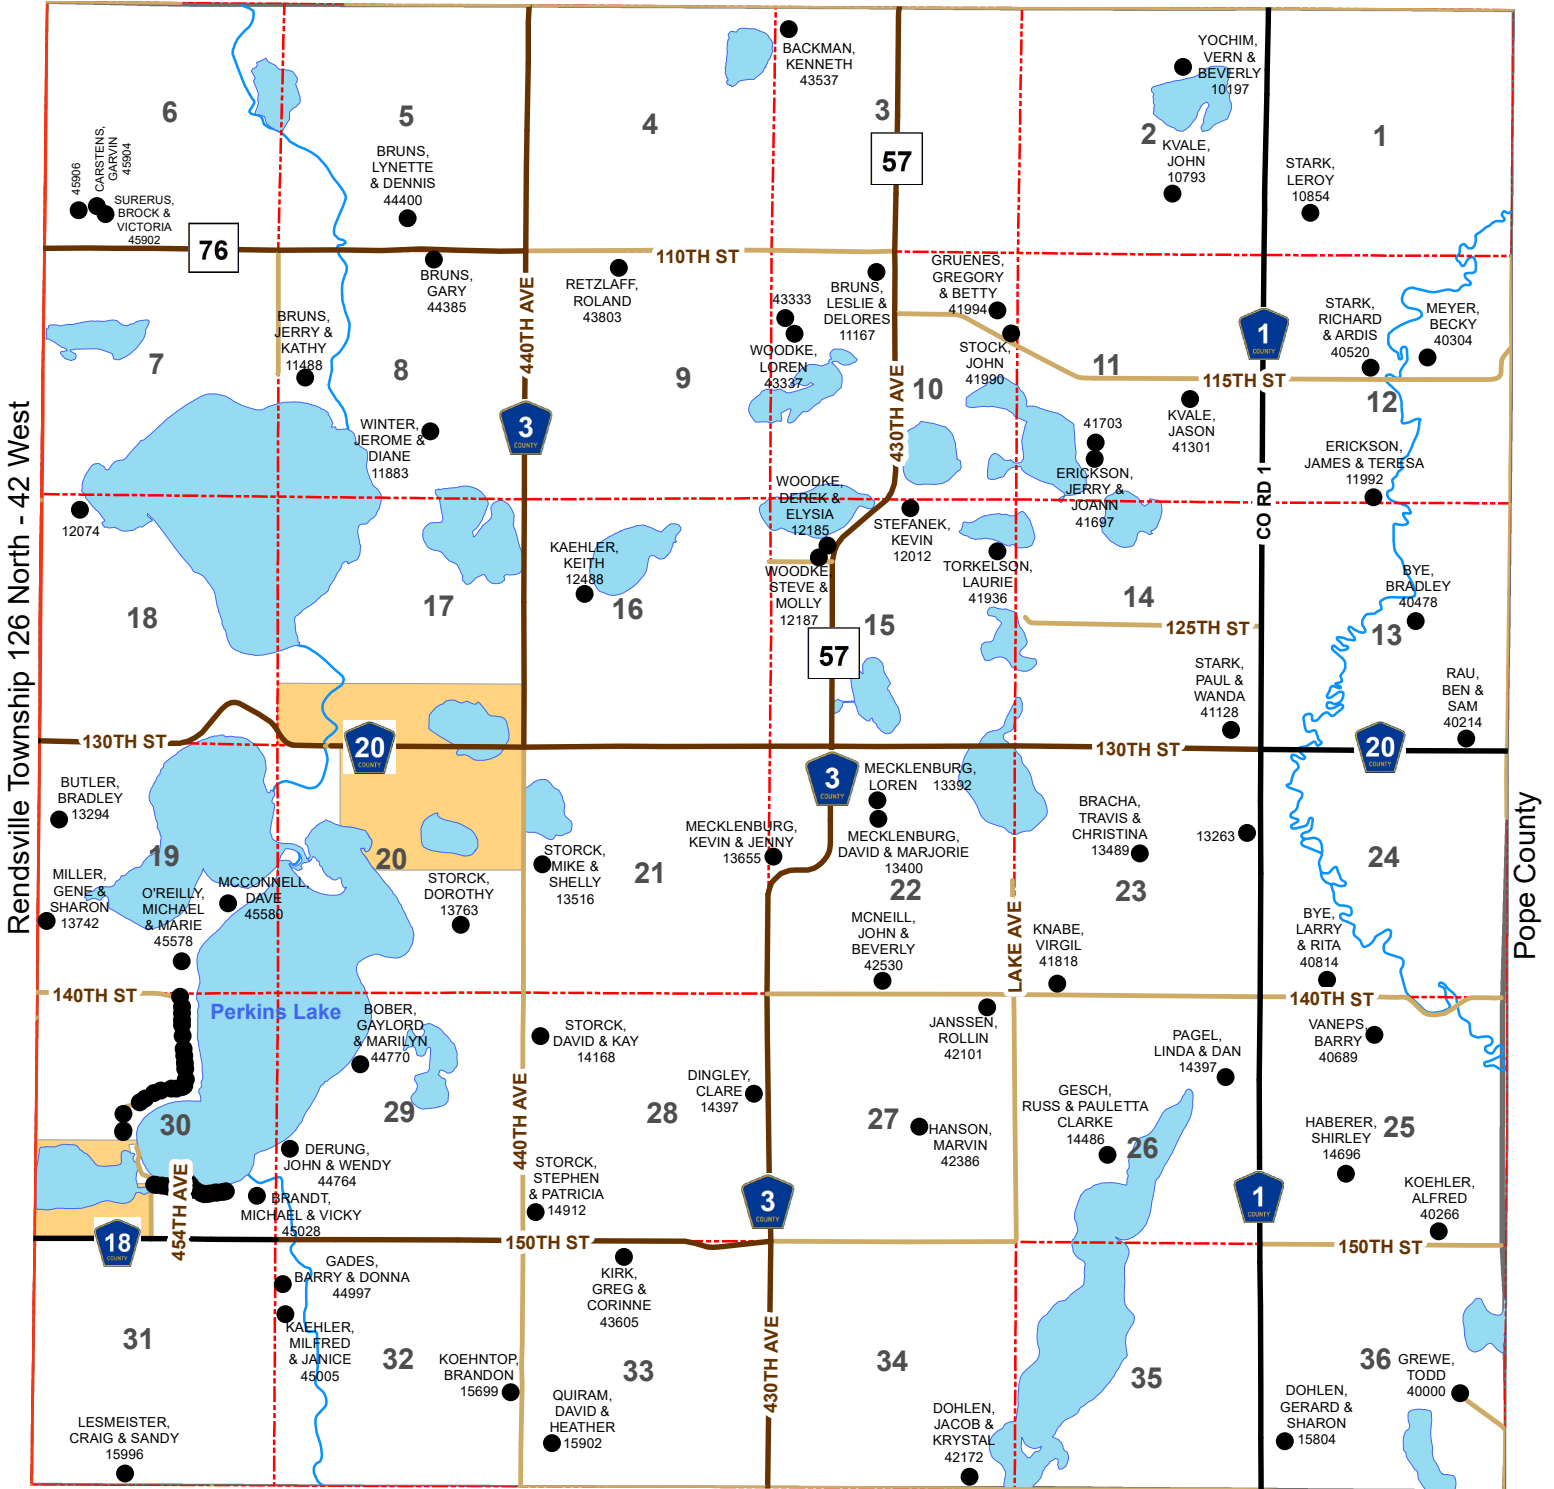

Swan Lake Township

Township 126 North - Range 41 West

Grant County

Framnas Township 125 North - 41 West

Legend

- Waterfowl Production Area
- Wildlife Management Area