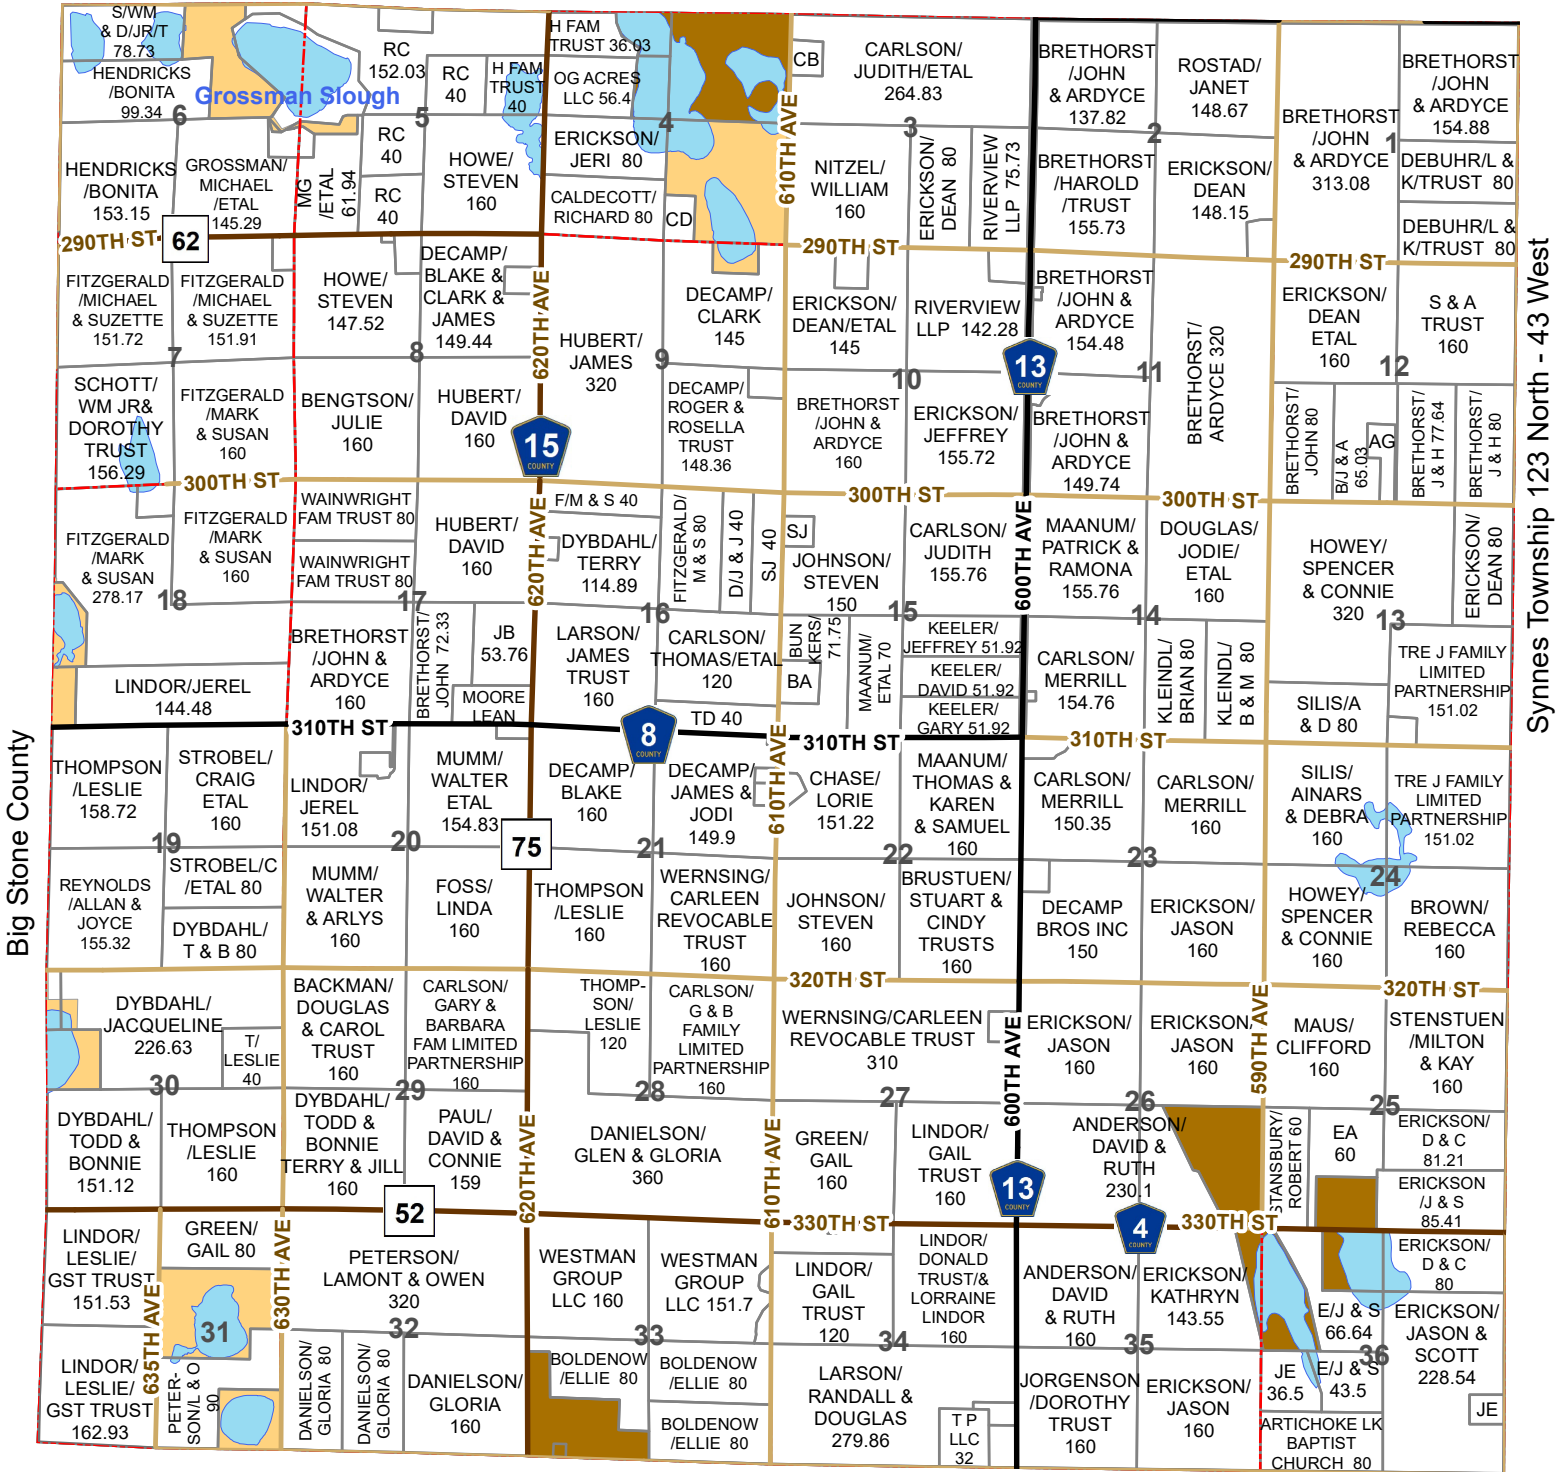

Stevens Township

Township 123 North - Range 44 West

Baker Township 124 North - 44 West

Legend

- Waterfowl Production Area
- Wildlife Mangement Area