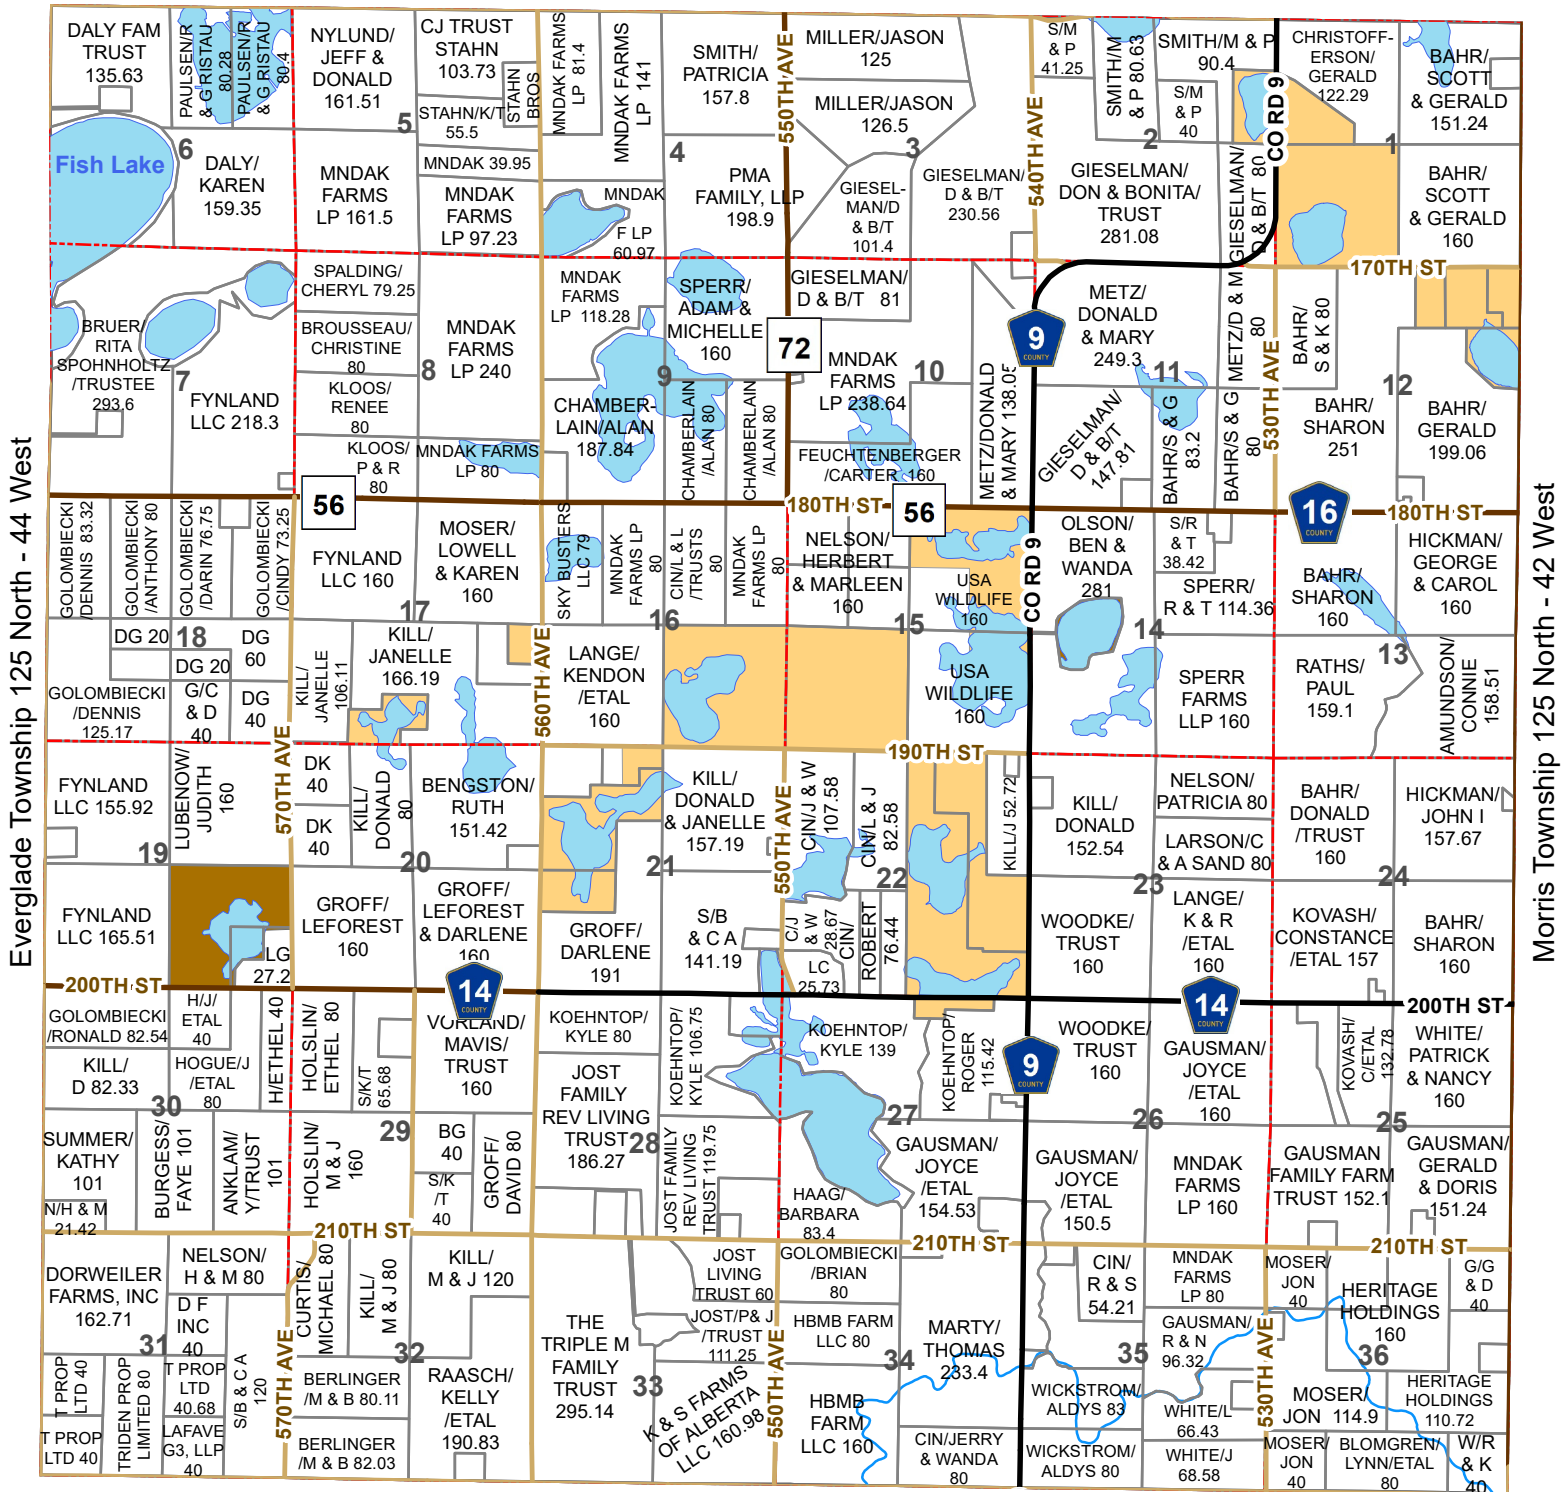

Pepperton Township

Township 125 North - Range 43 West

Donnelly Township 126 North - 43 West

Legend

- Waterfowl Production Area
- Wildlife Mangement Area