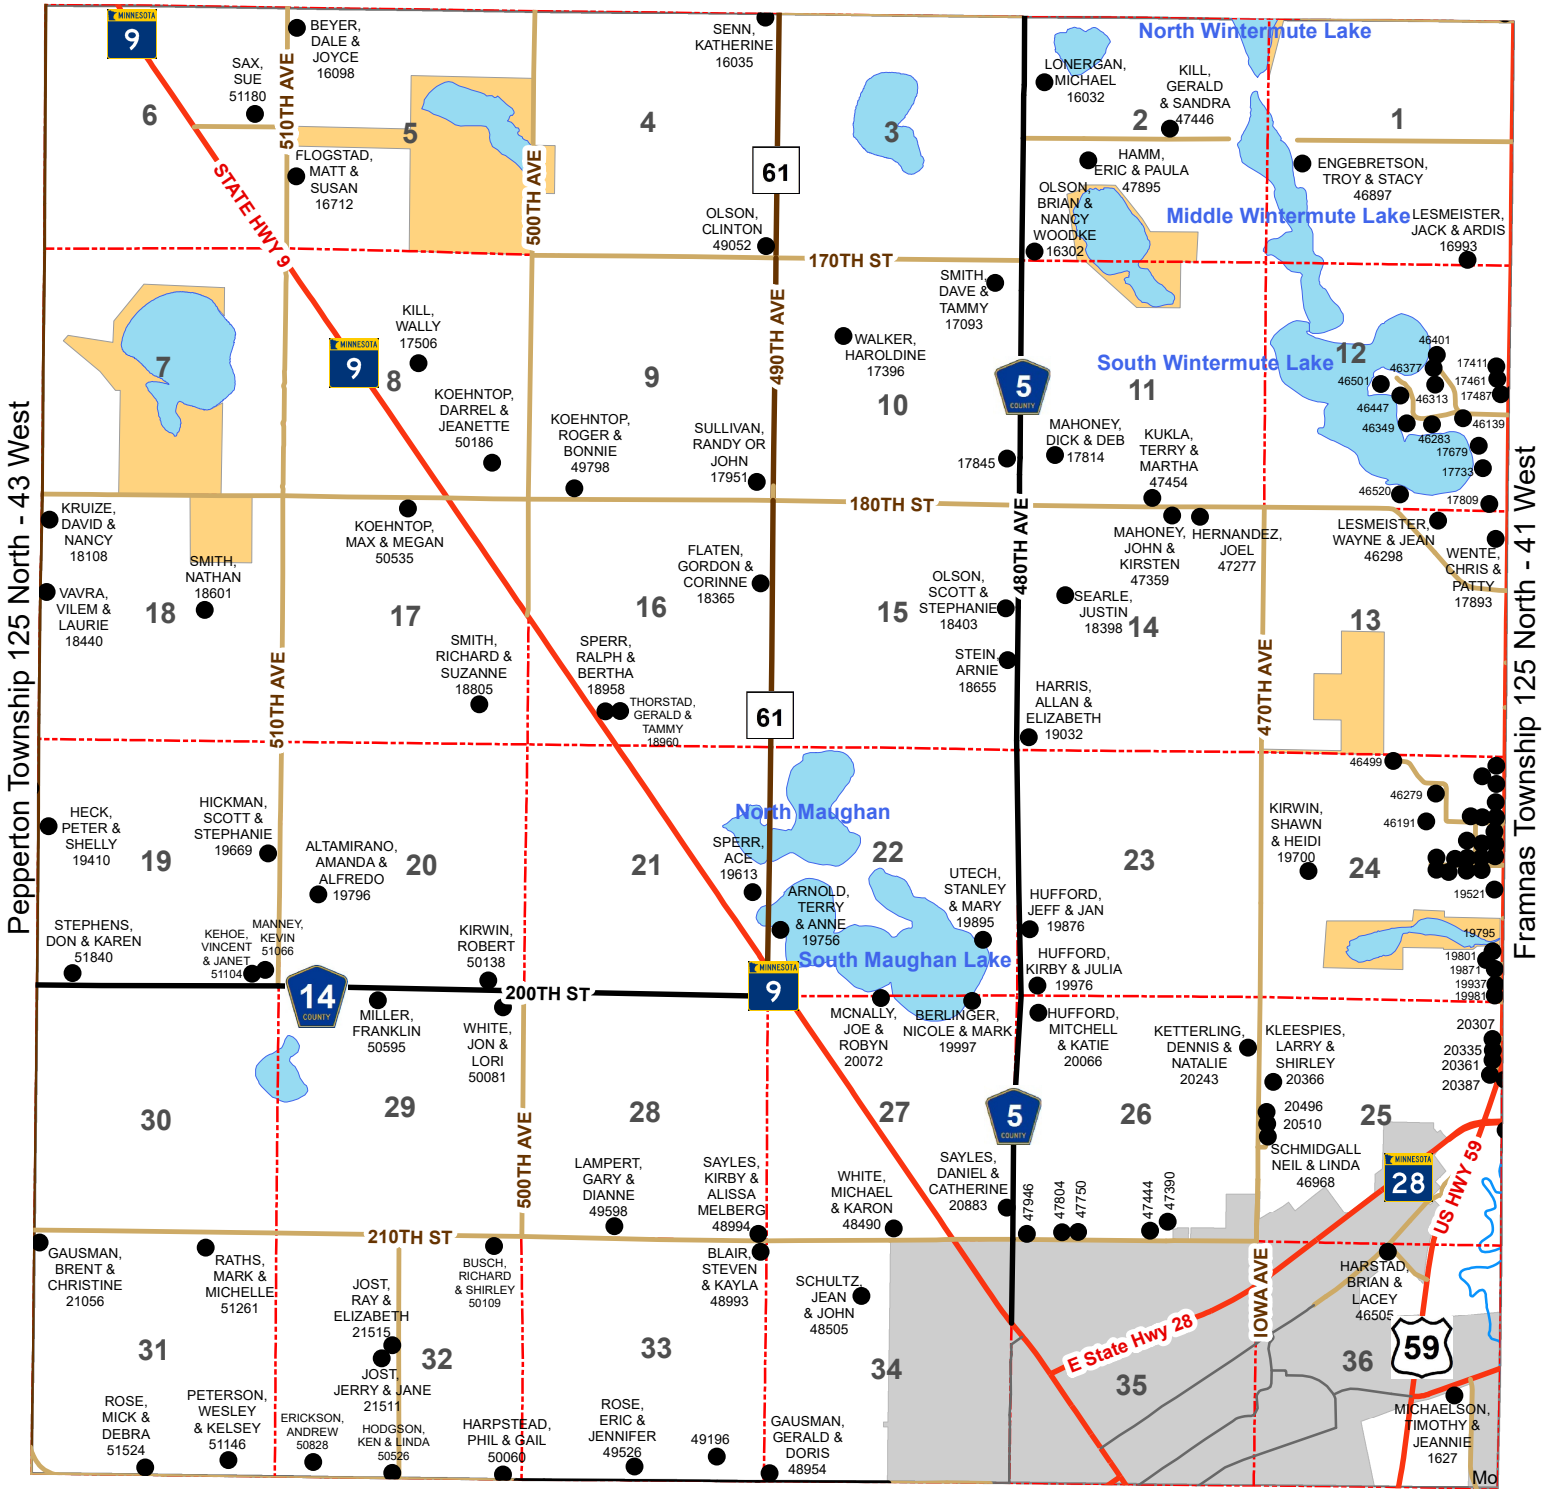

Morris Township

Township 125 North - Range 42 West

Rendsville Township 126 North - 42 West

Darnen Township 124 North - 42 West

Legend

- Waterfowl Production Area
- Wildlife Mangement Area