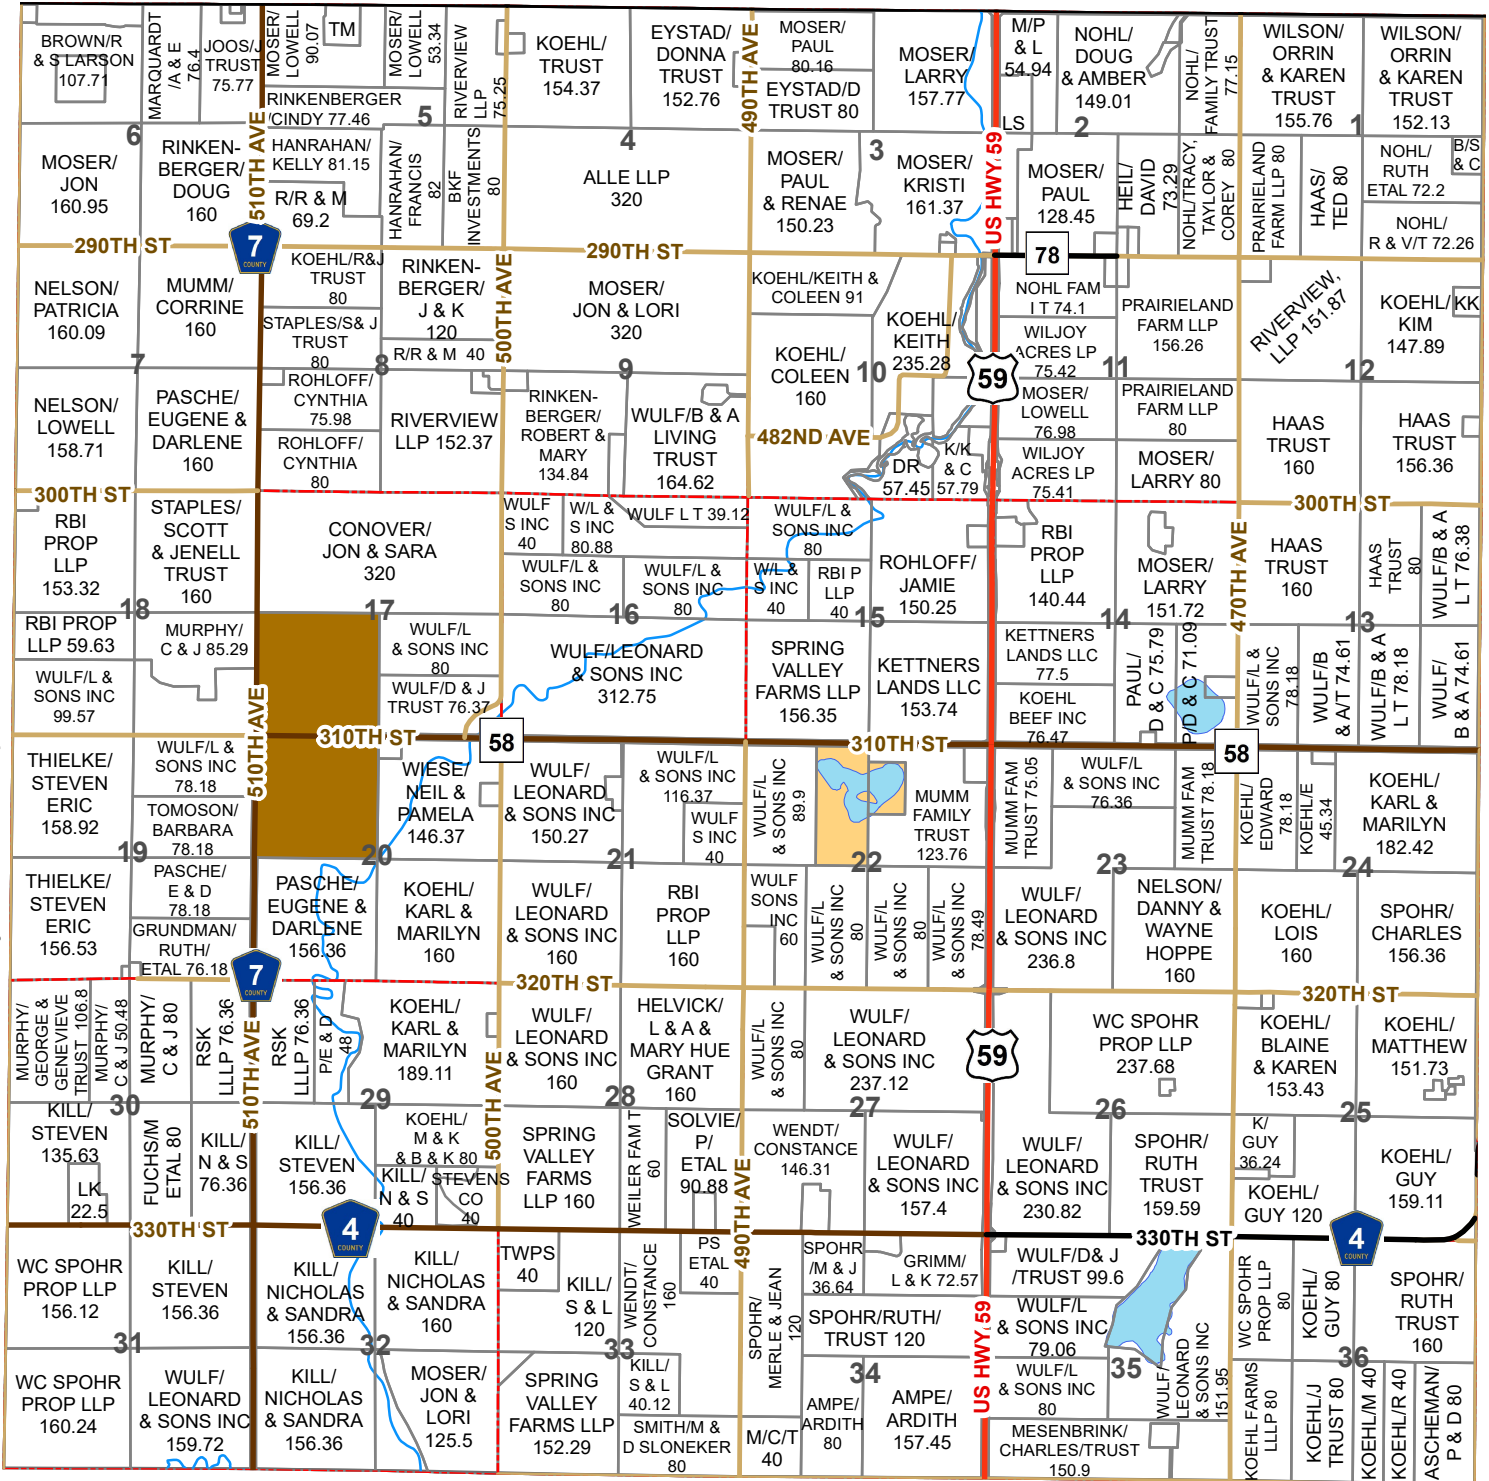

# Horton Township

Township 123 North - Range 42 West

Darnen Township 124 North - 42 West

Synnes Township 123 North - 43 West

Moore Township 123 North - 41 West

## Legend

- Waterfowl Production Area
- Wildlife Mangement Area

Swift County