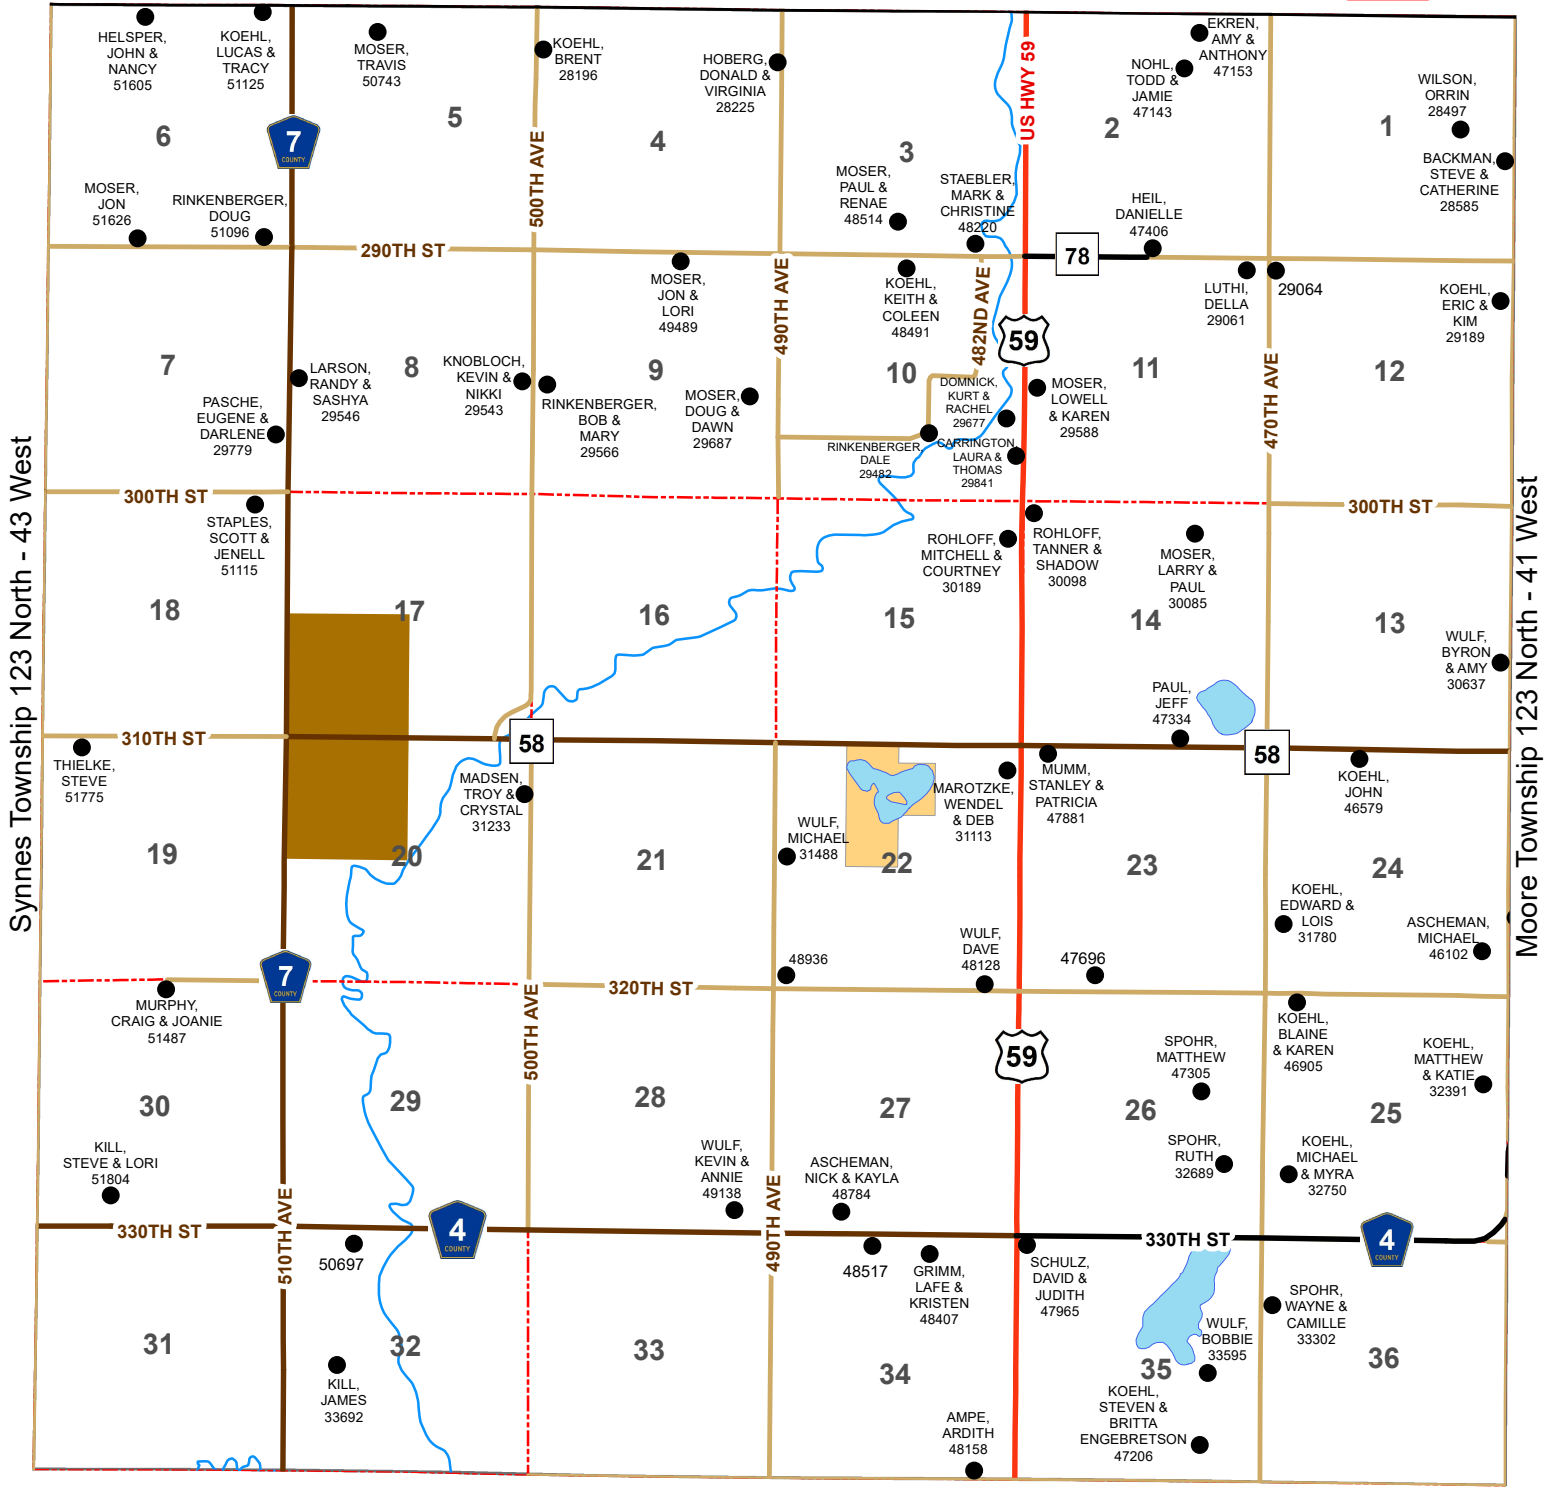

Horton Township

Township 123 North - Range 42 West

Darnen Township 124 North - 42 West

Synnes Township 123 North - 43 West

Moore Township 123 North - 41 West

Swift County

Legend

- Waterfowl Production Area
- Wildlife Mangement Area