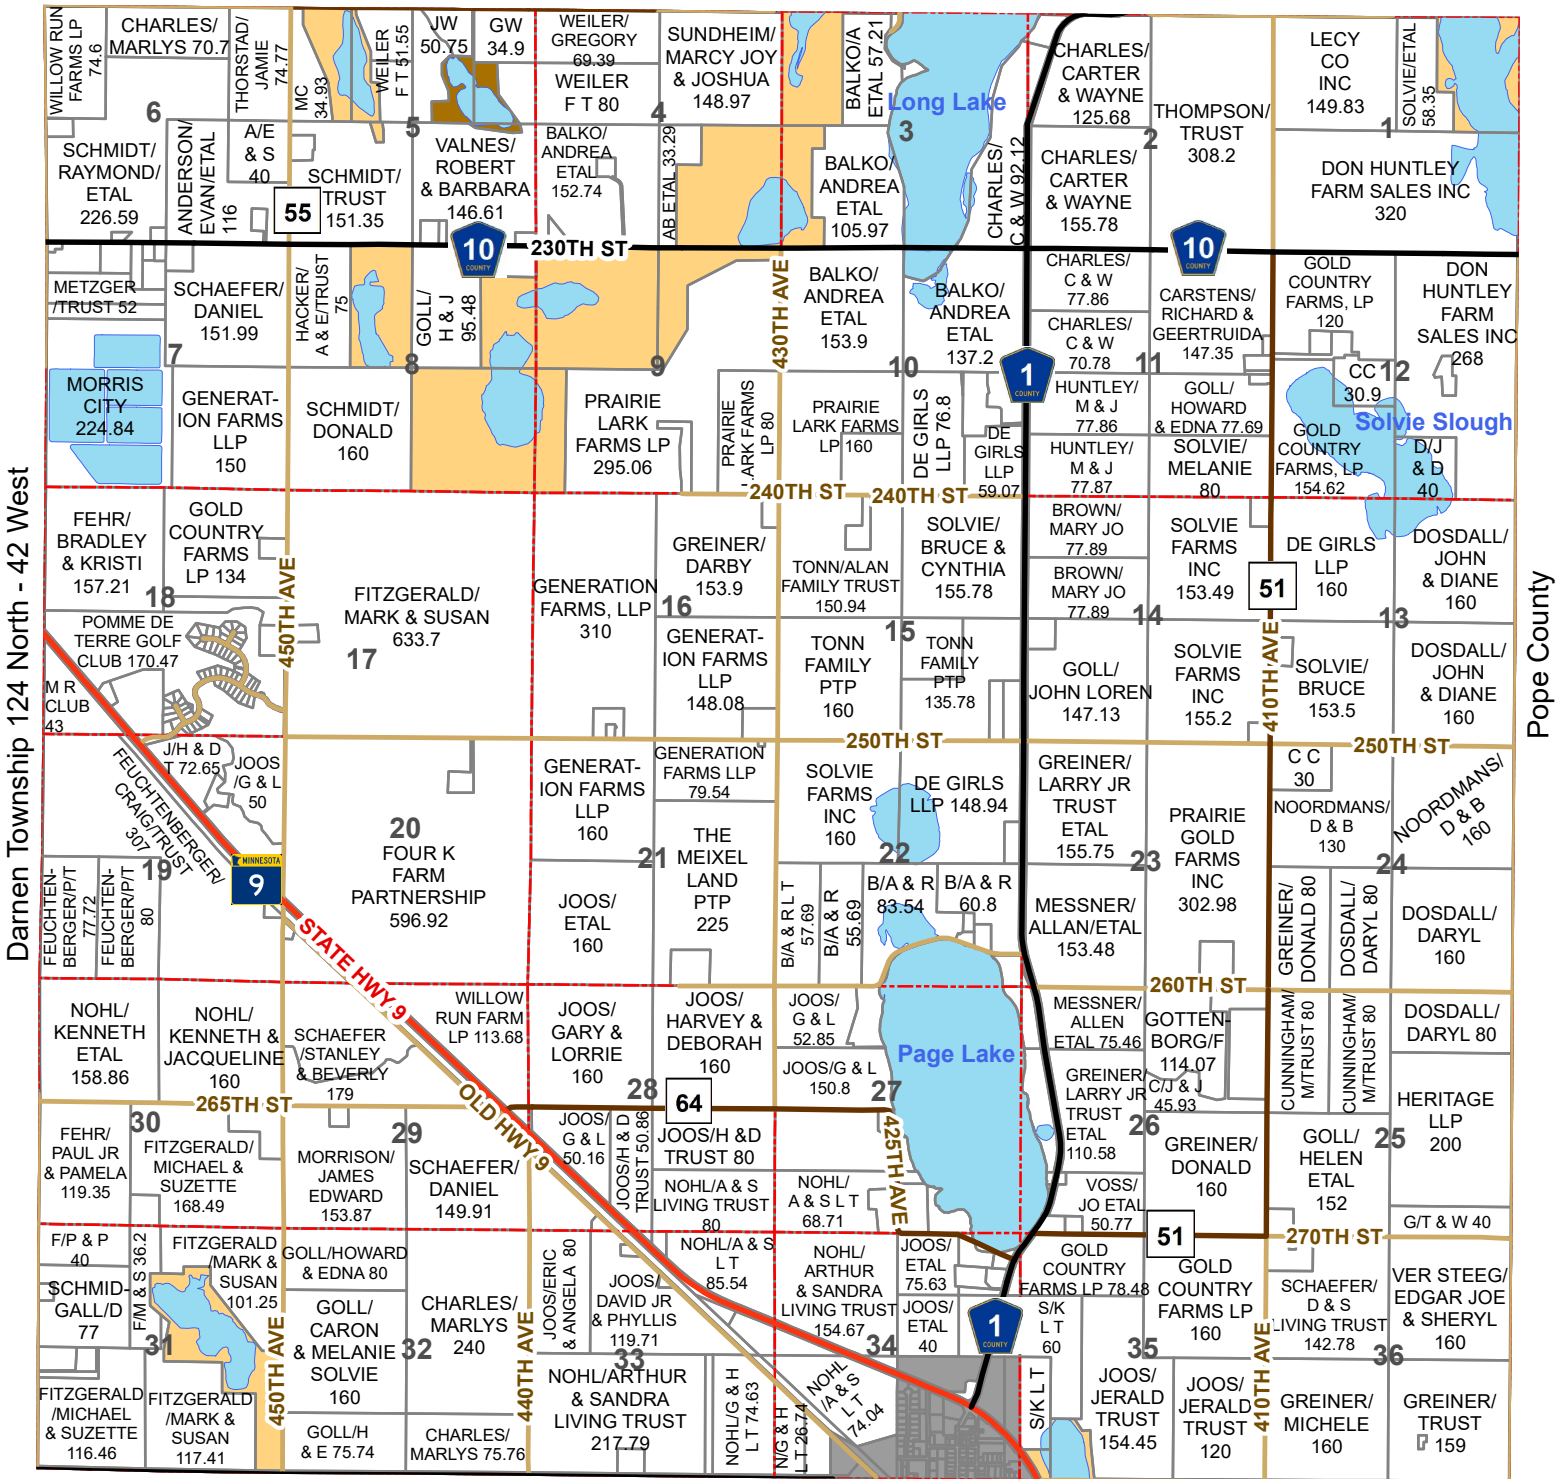

Hodges Township

Township 124 North - Range 41 West

Framnas Township 125 North - 41 West

Legend

- Waterfowl Production Area
- Wildlife Mangement Area