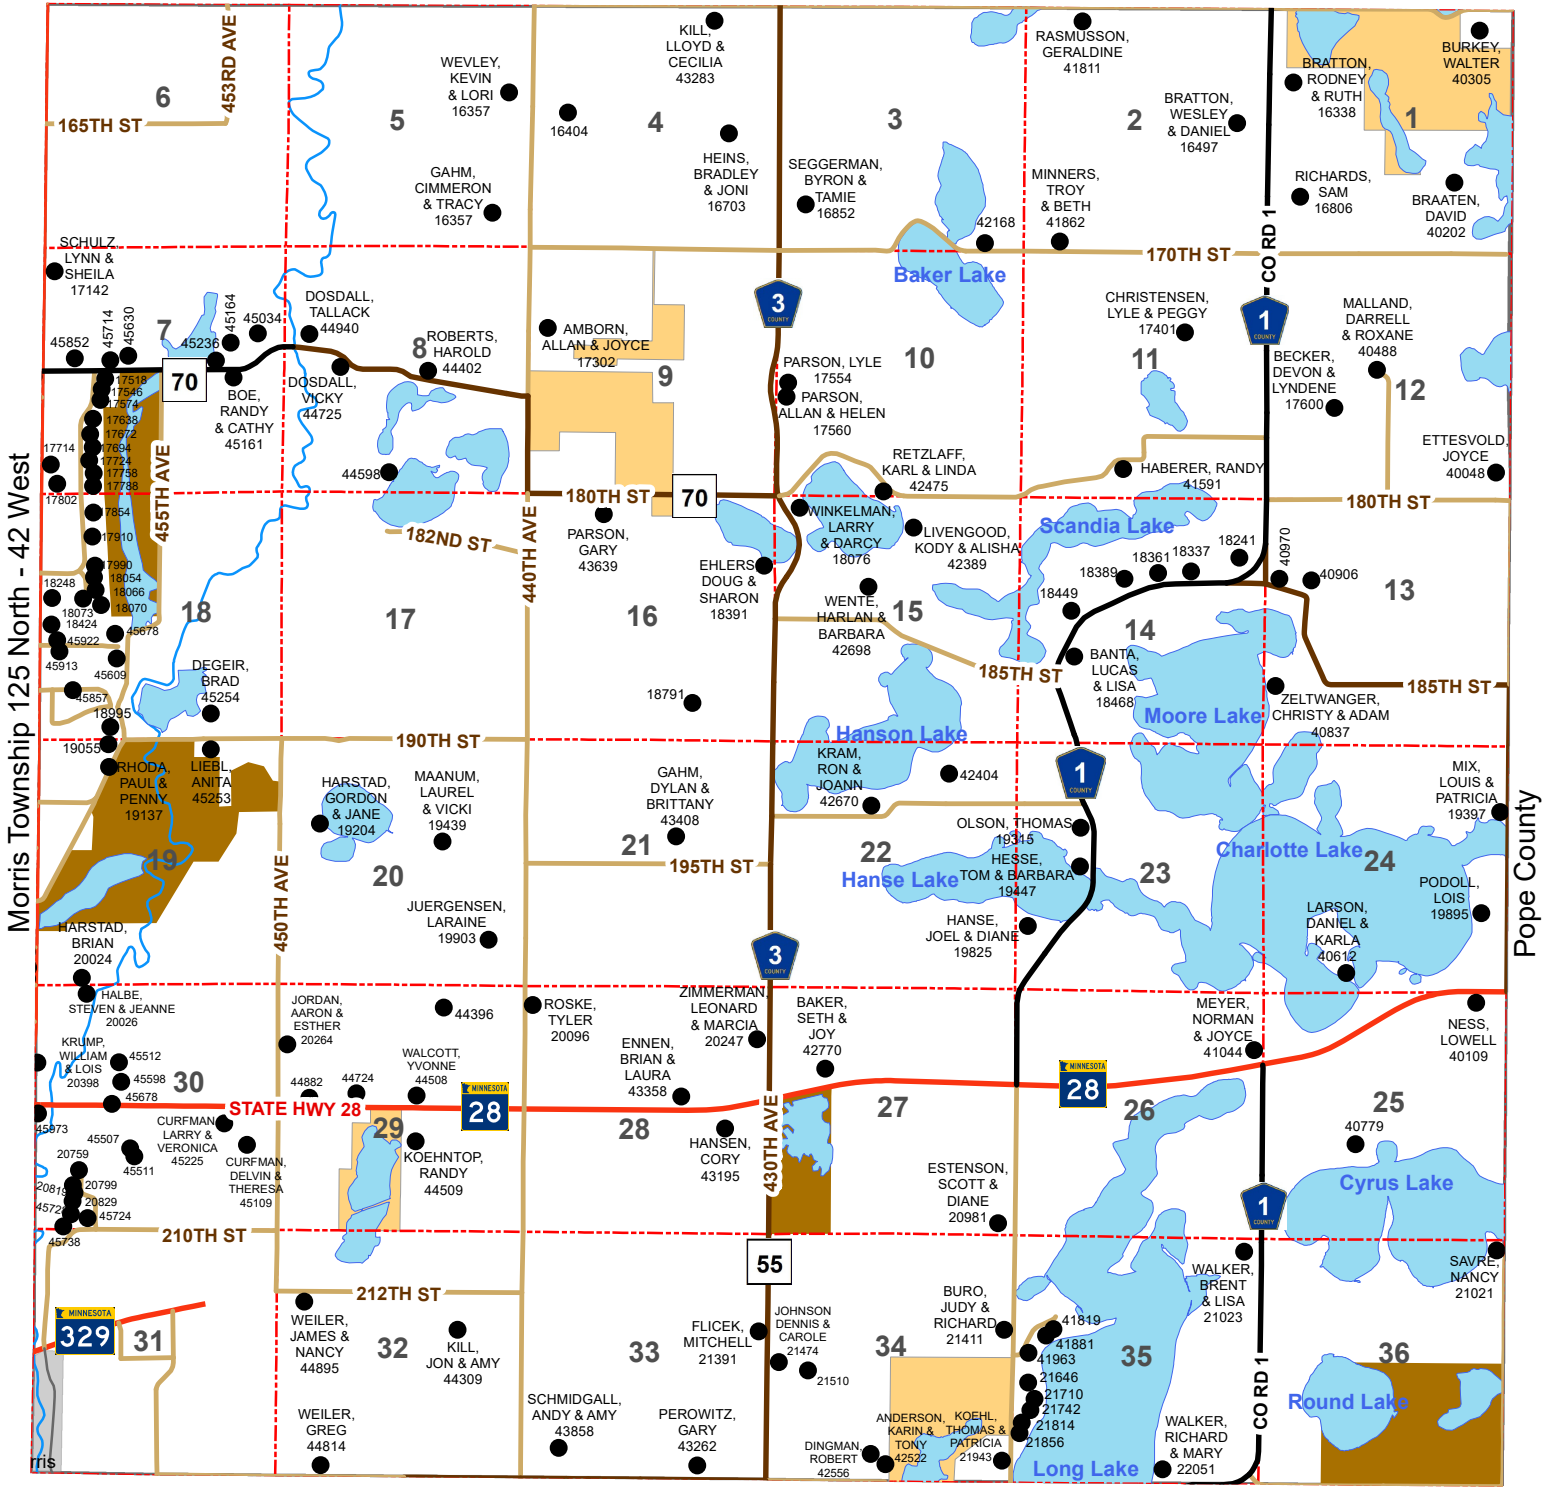

Framnas Township

Township 125 North - Range 41 West

Swan Lake Township 126 North - 41 West

Hodges Township 124 North - 41 West

Legend

- Waterfowl Production Area
- Wildlife Mangement Area