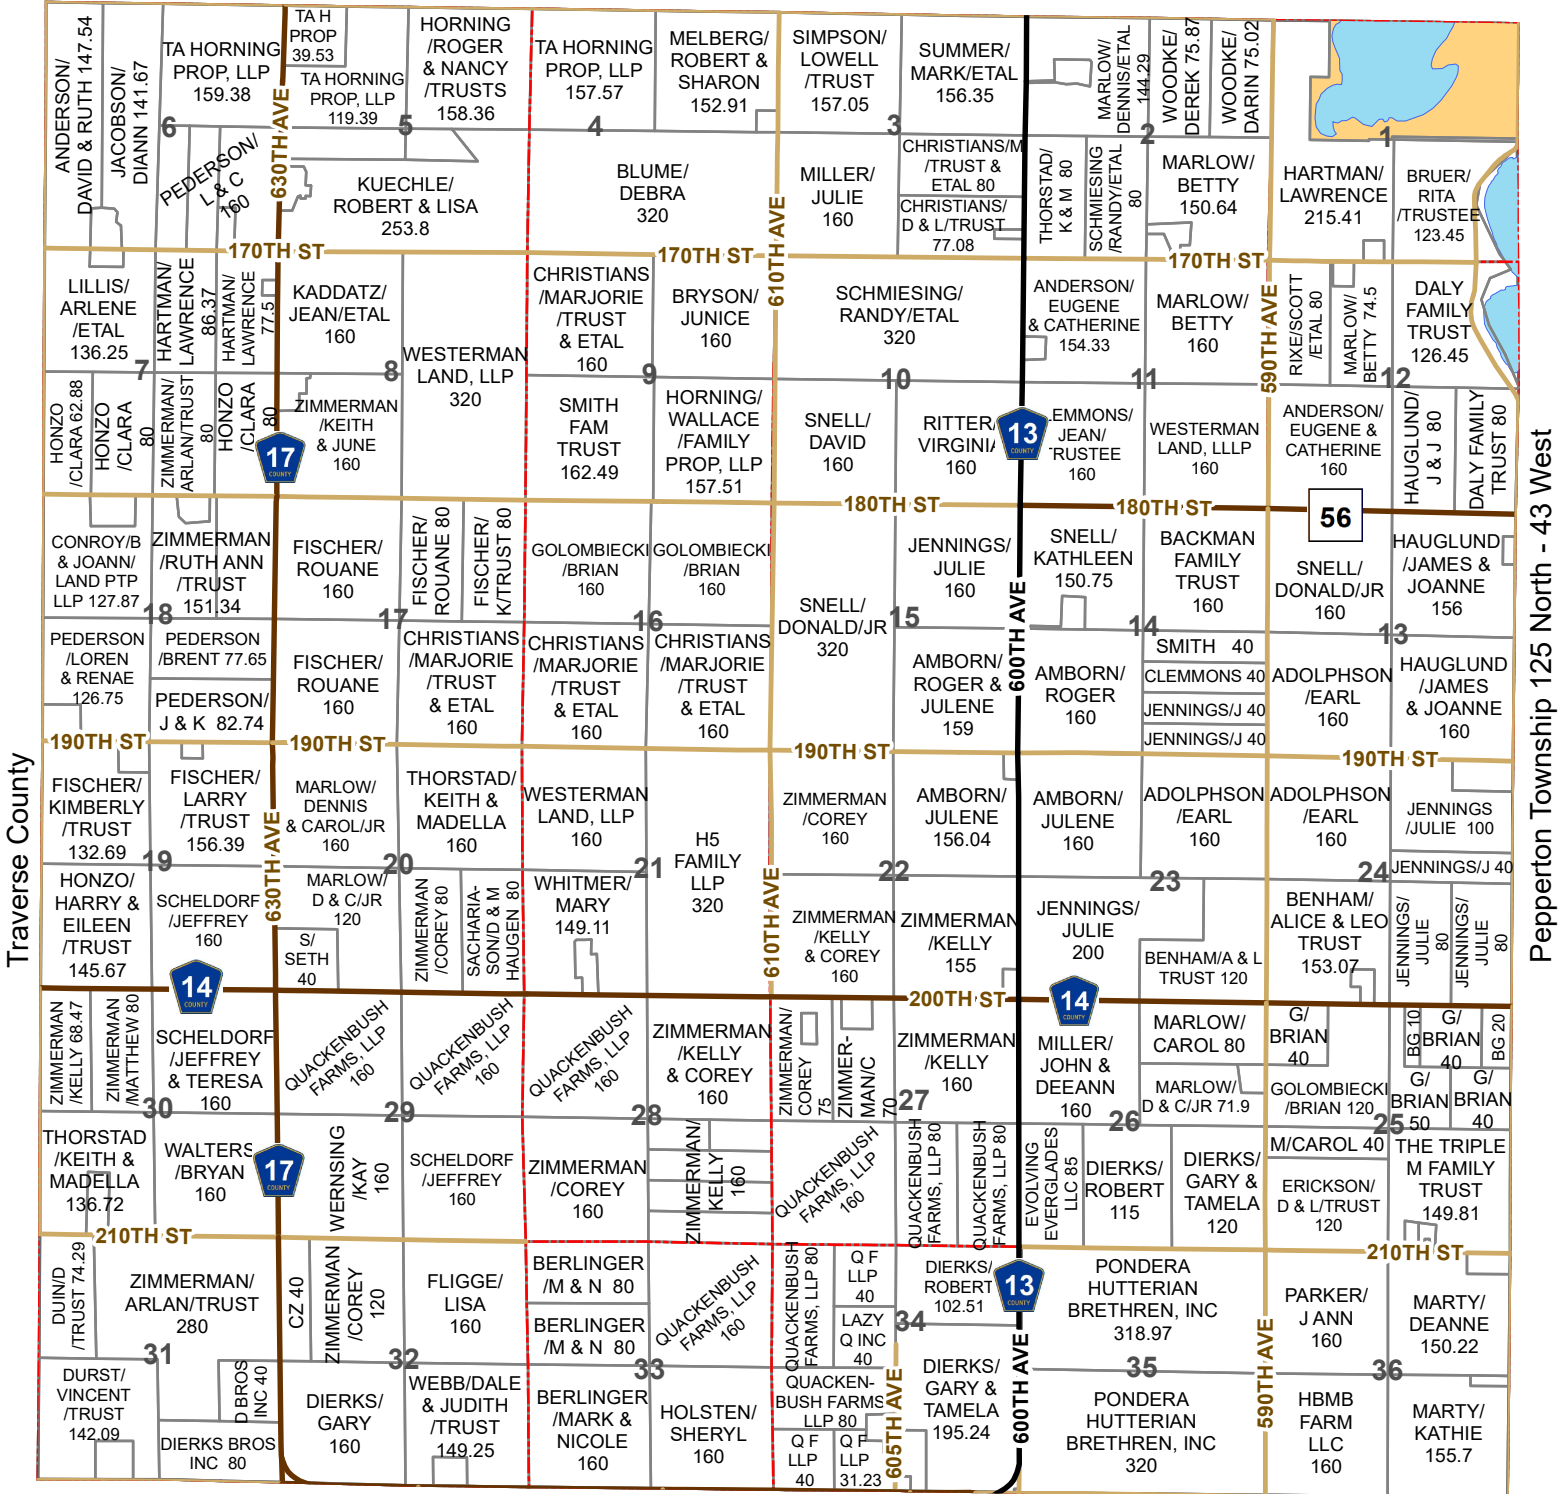

# Everglade Township

Township 125 North - Range 44 West

Eldorado Township 126 North - 44 West

Baker Township 124 North - 44 West

## Legend

- Waterfowl Production Area
- Wildlife Mangement Area