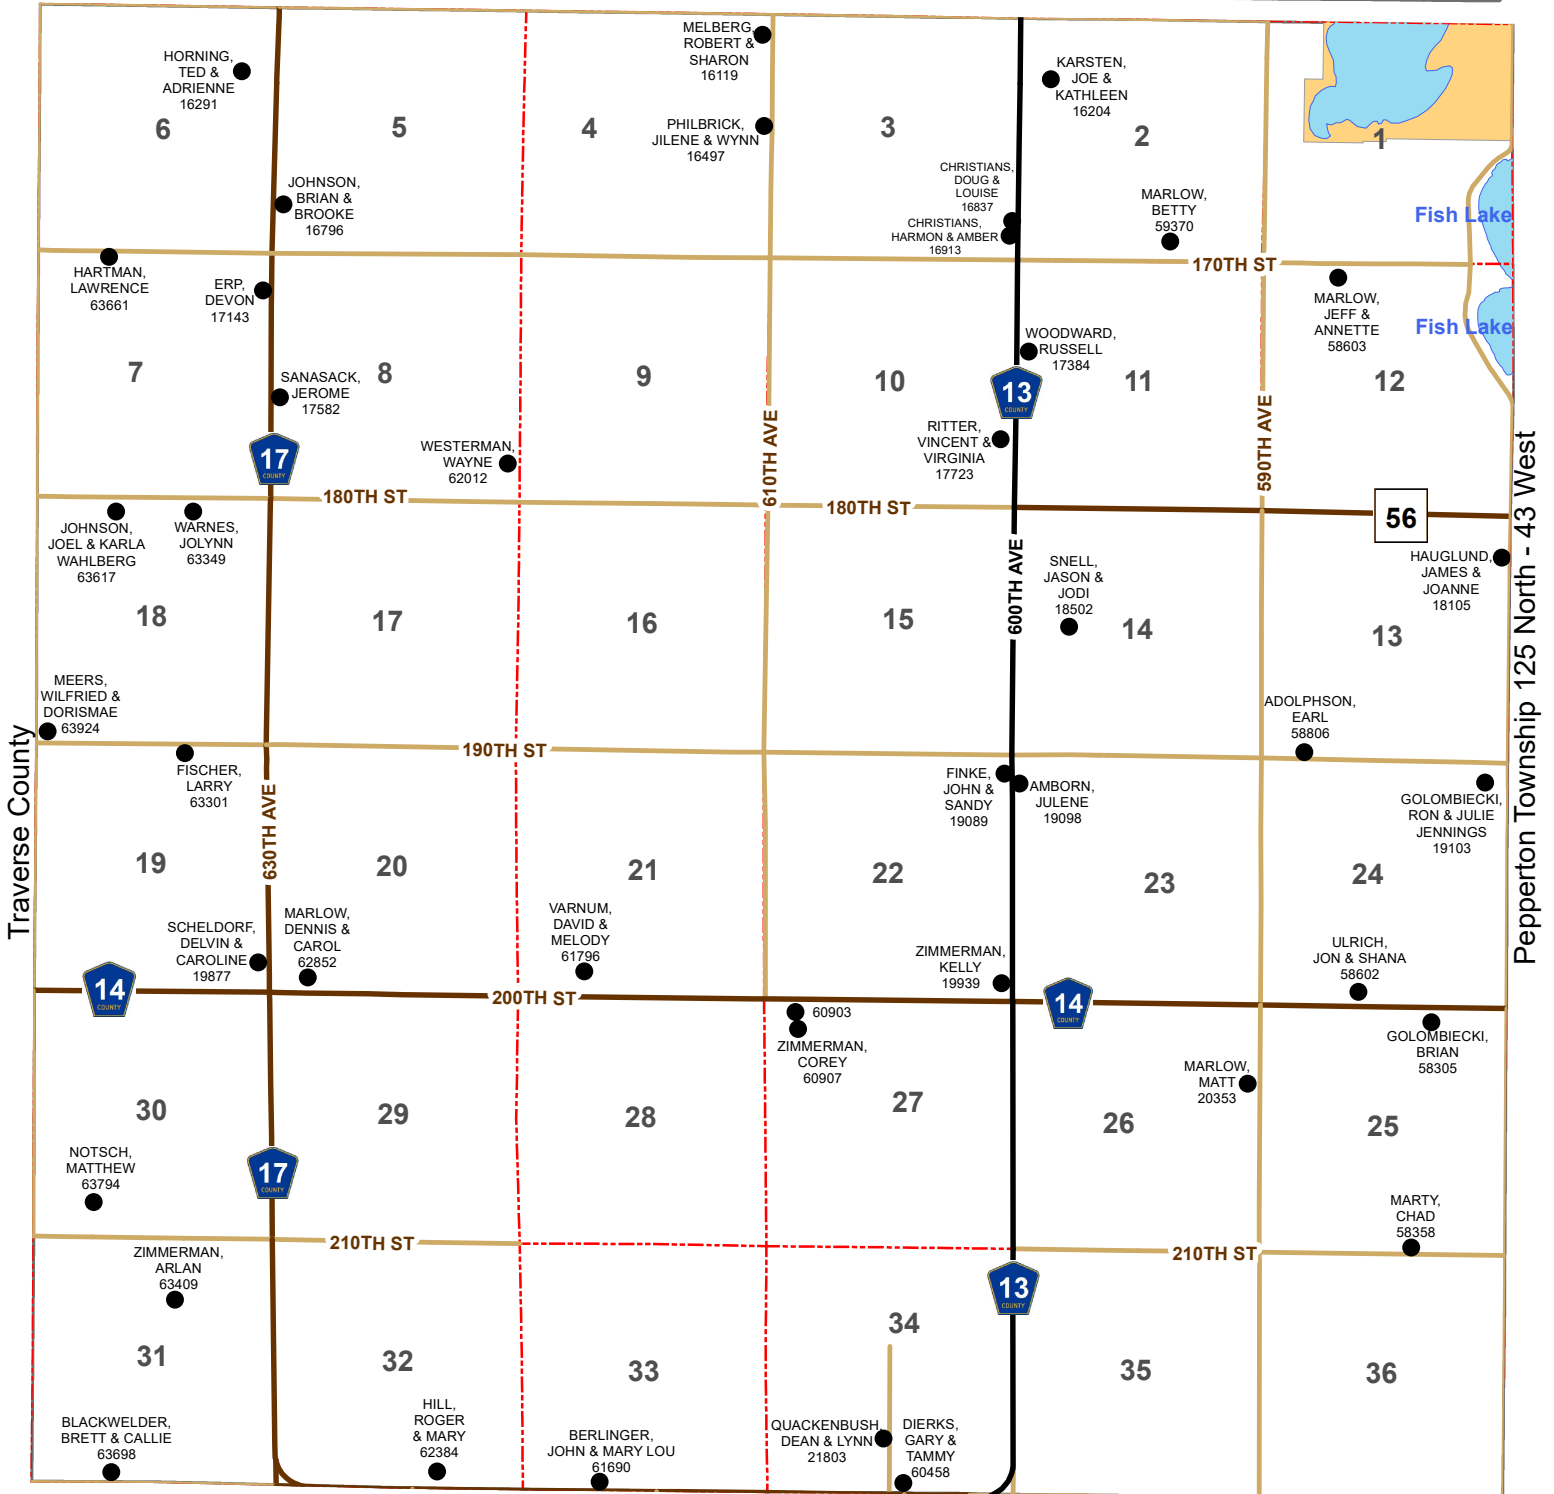

# Everglade Township

Township 125 North - Range 44 West

Eldorado Township 126 North - 44 West

Baker Township 124 North - 44 West

## Legend

- Waterfowl Production Area
- Wildlife Mangement Area