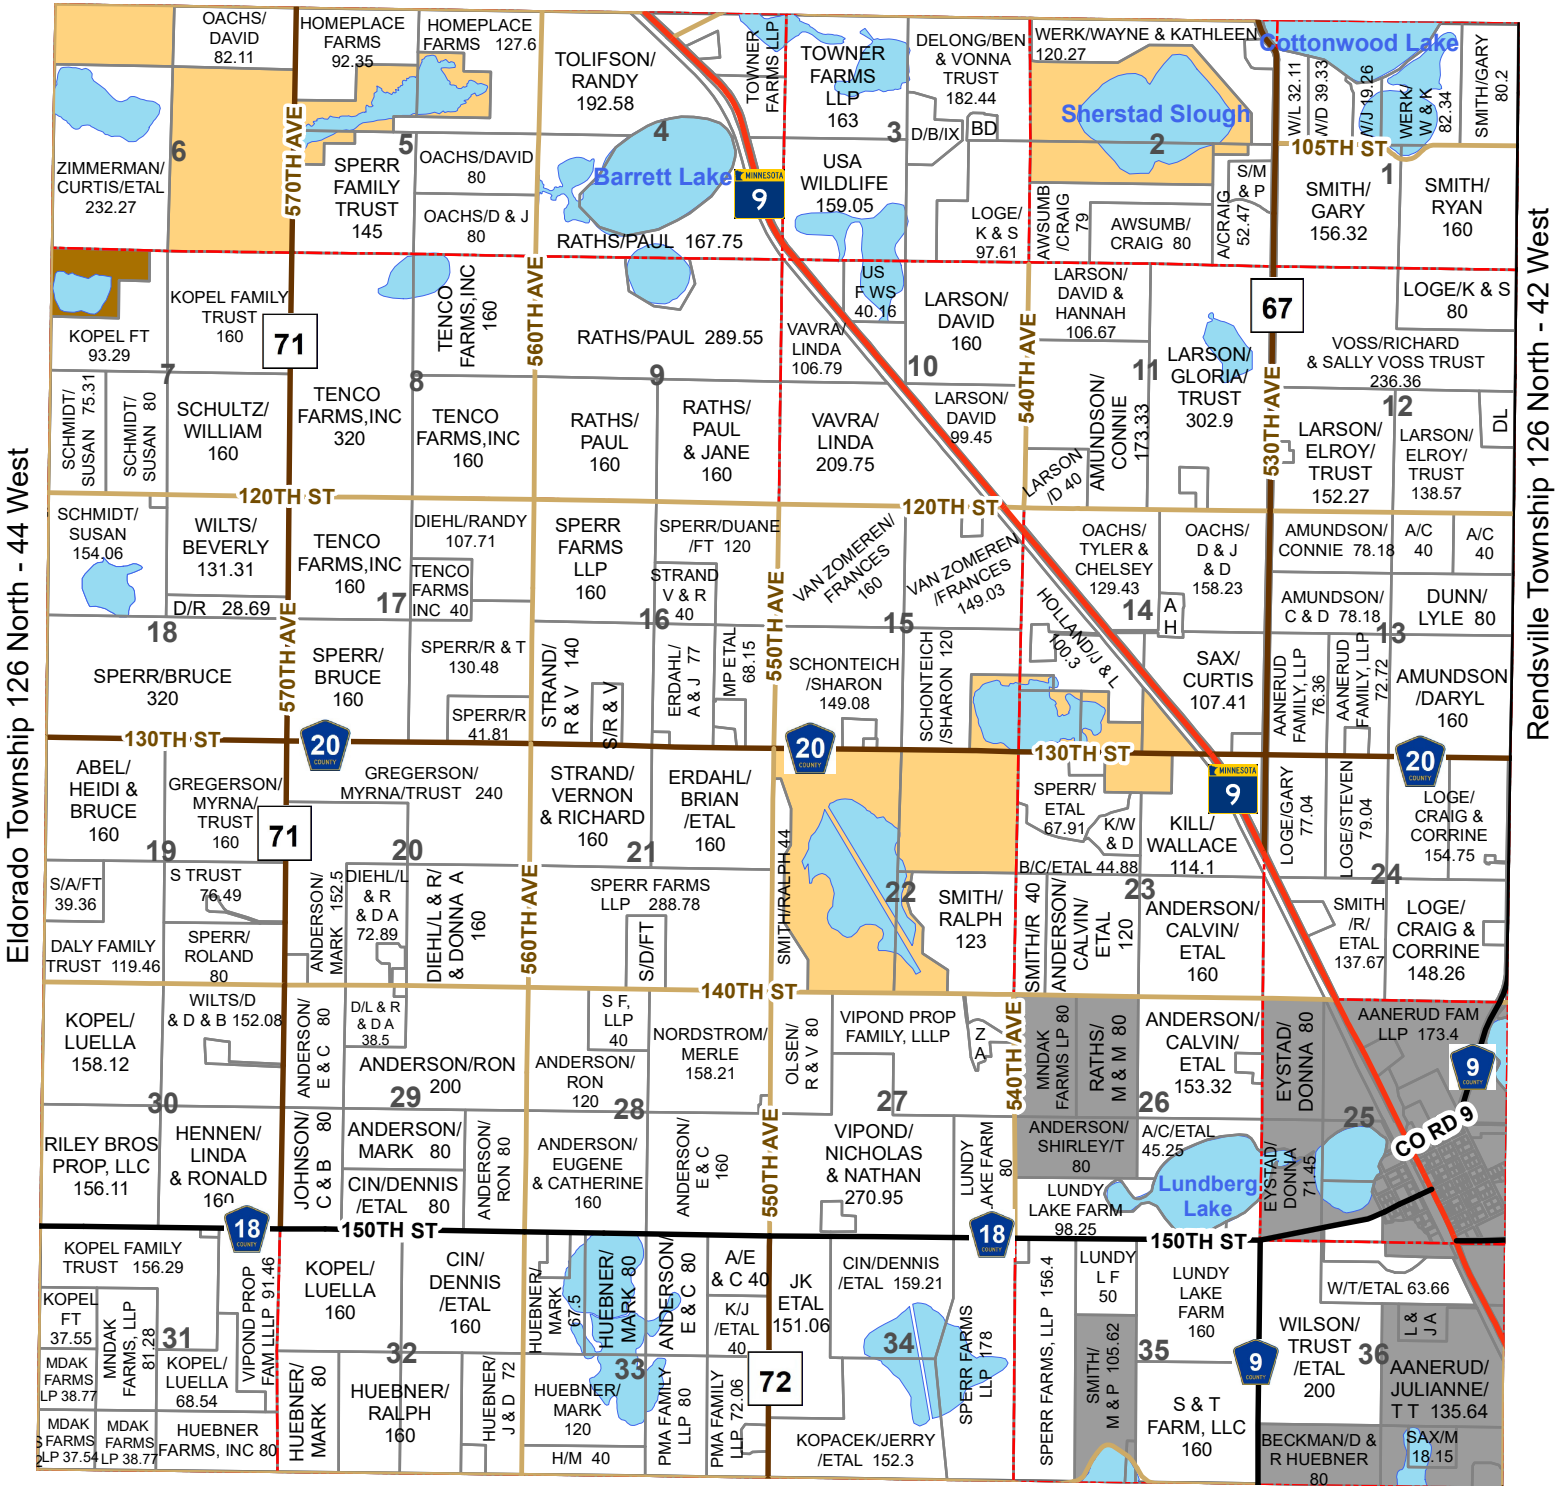

Donnelly Township

Township 126 North - Range 43 West

Grant County

Pepperton Township 125 North - 43 West

Legend

- Waterfowl Production Area
- Wildlife Mangement Area