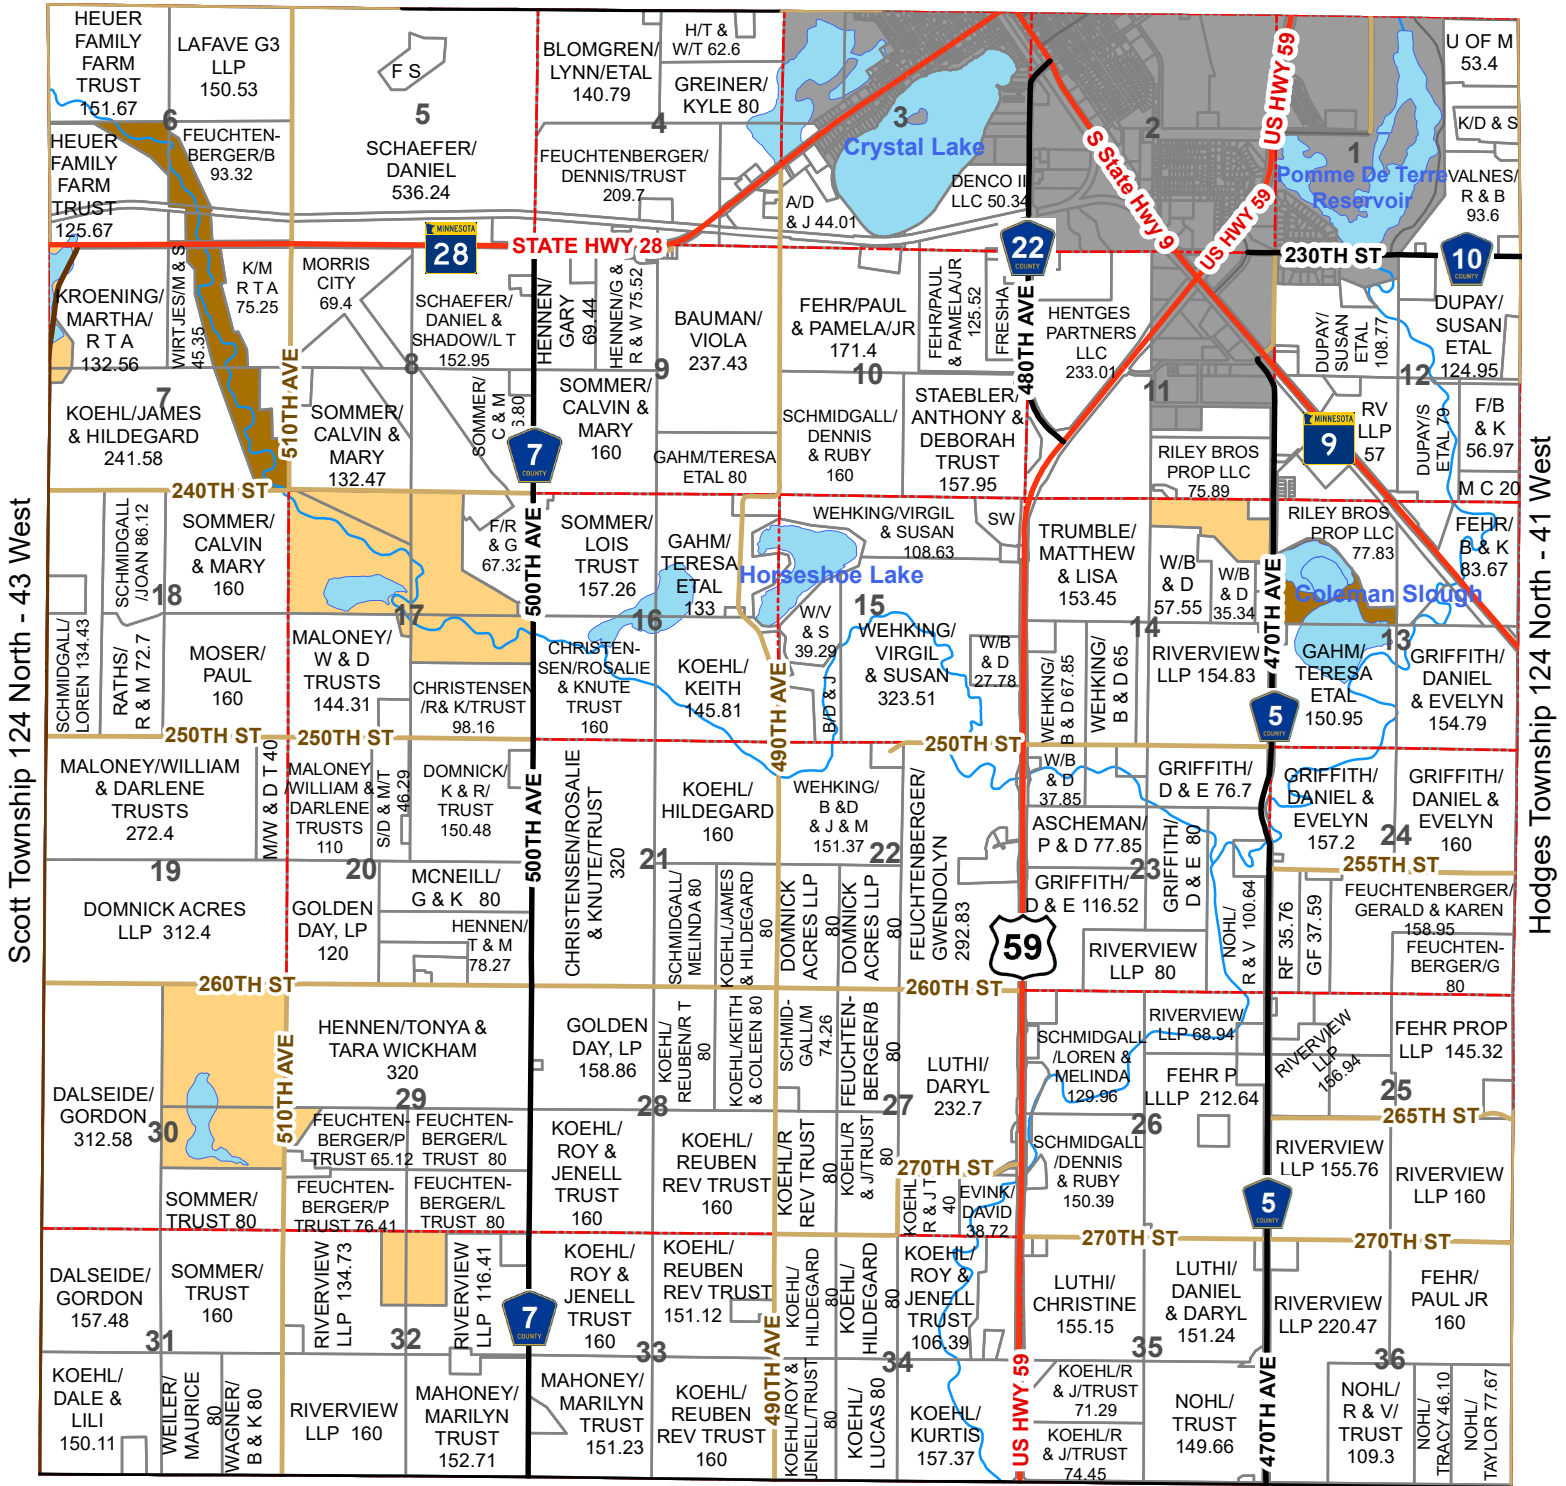

Darnen Township

Township 124 North - Range 42 West

Morris Township 125 North - 42 West

Legend

- Waterfowl Production Area
- Wildlife Mangement Area