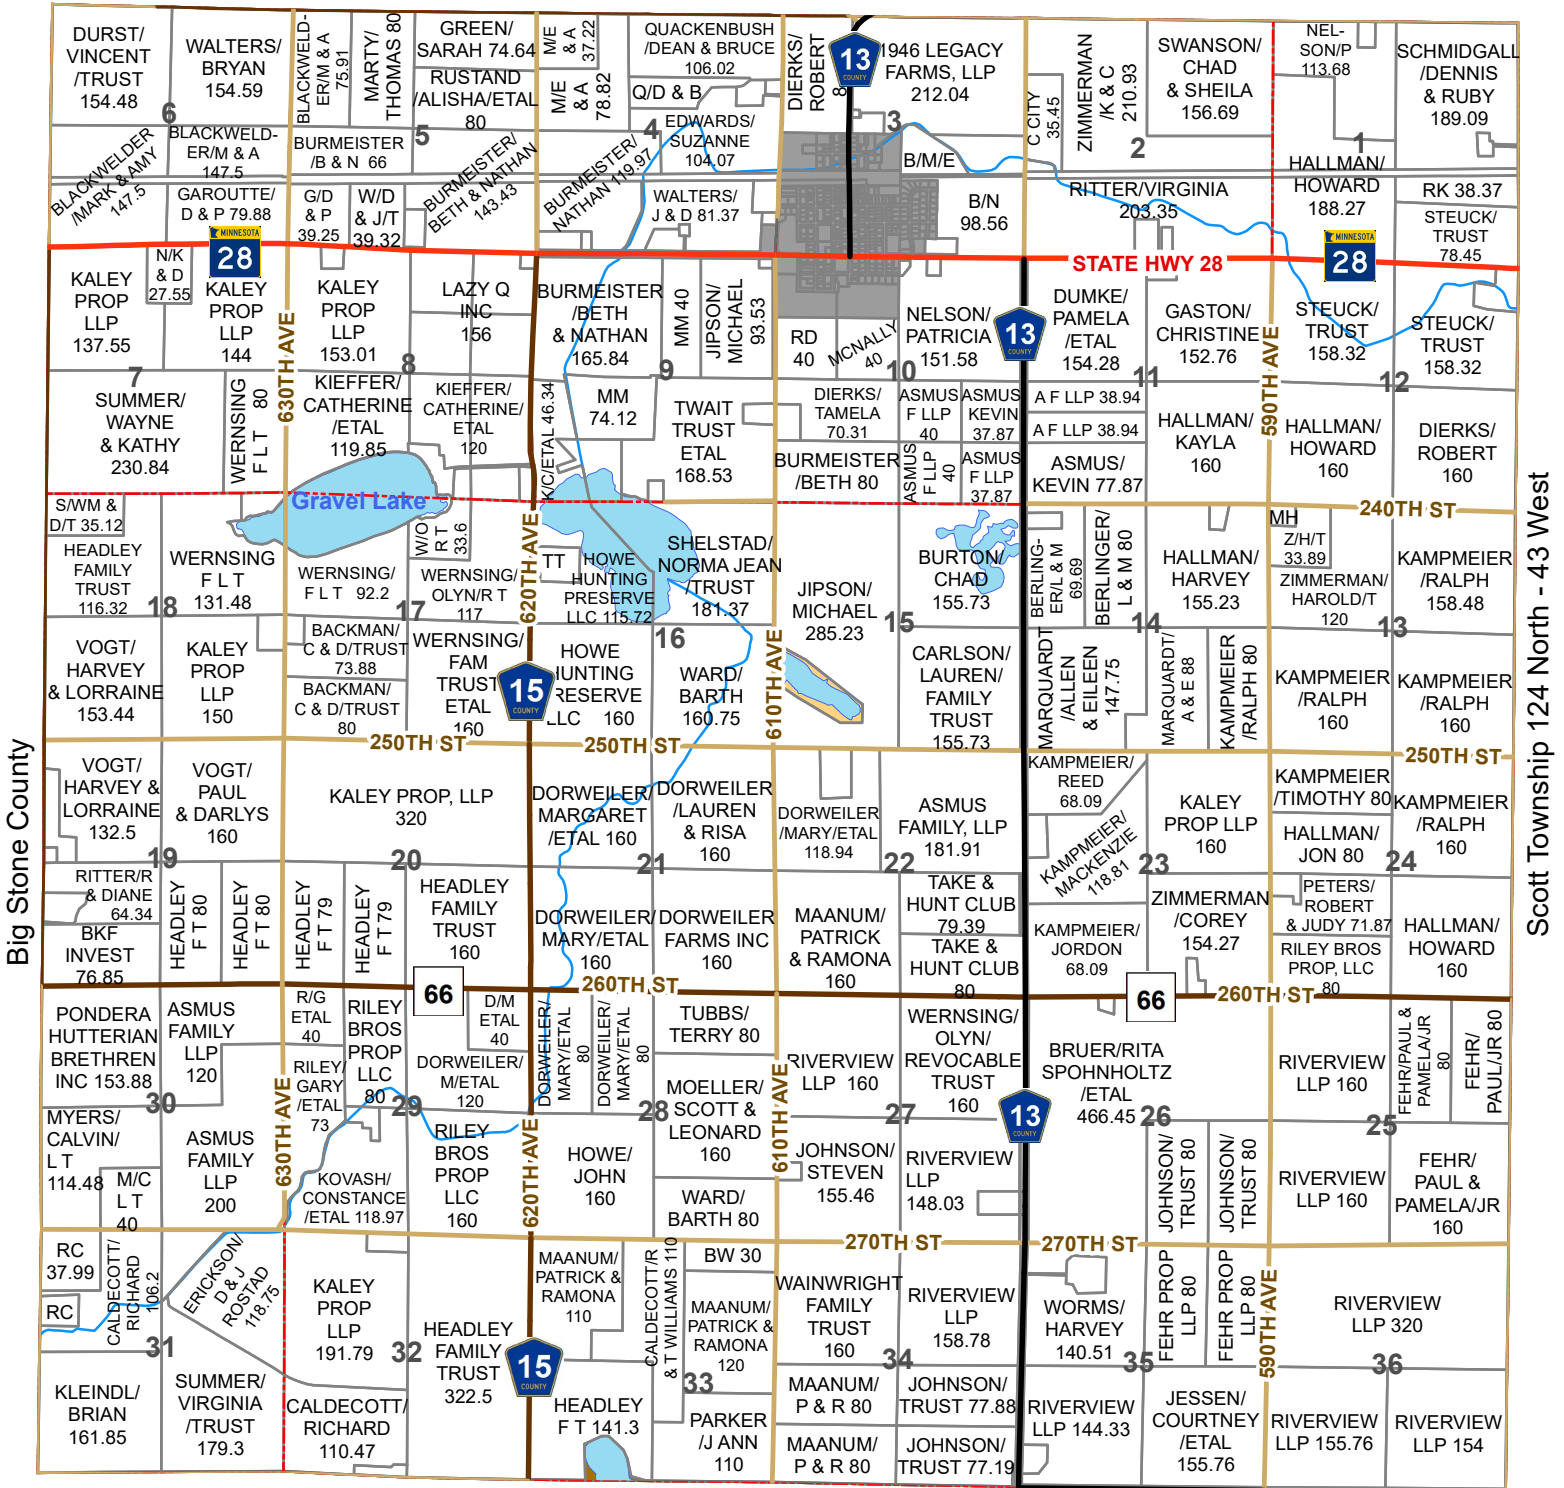

# Baker Township

Township 124 North - Range 44 West

Everglade Township 125 North - 44 West

Stevens Township 123 North - 44 West

## Legend

- Waterfowl Production Area
- Wildlife Mangement Area