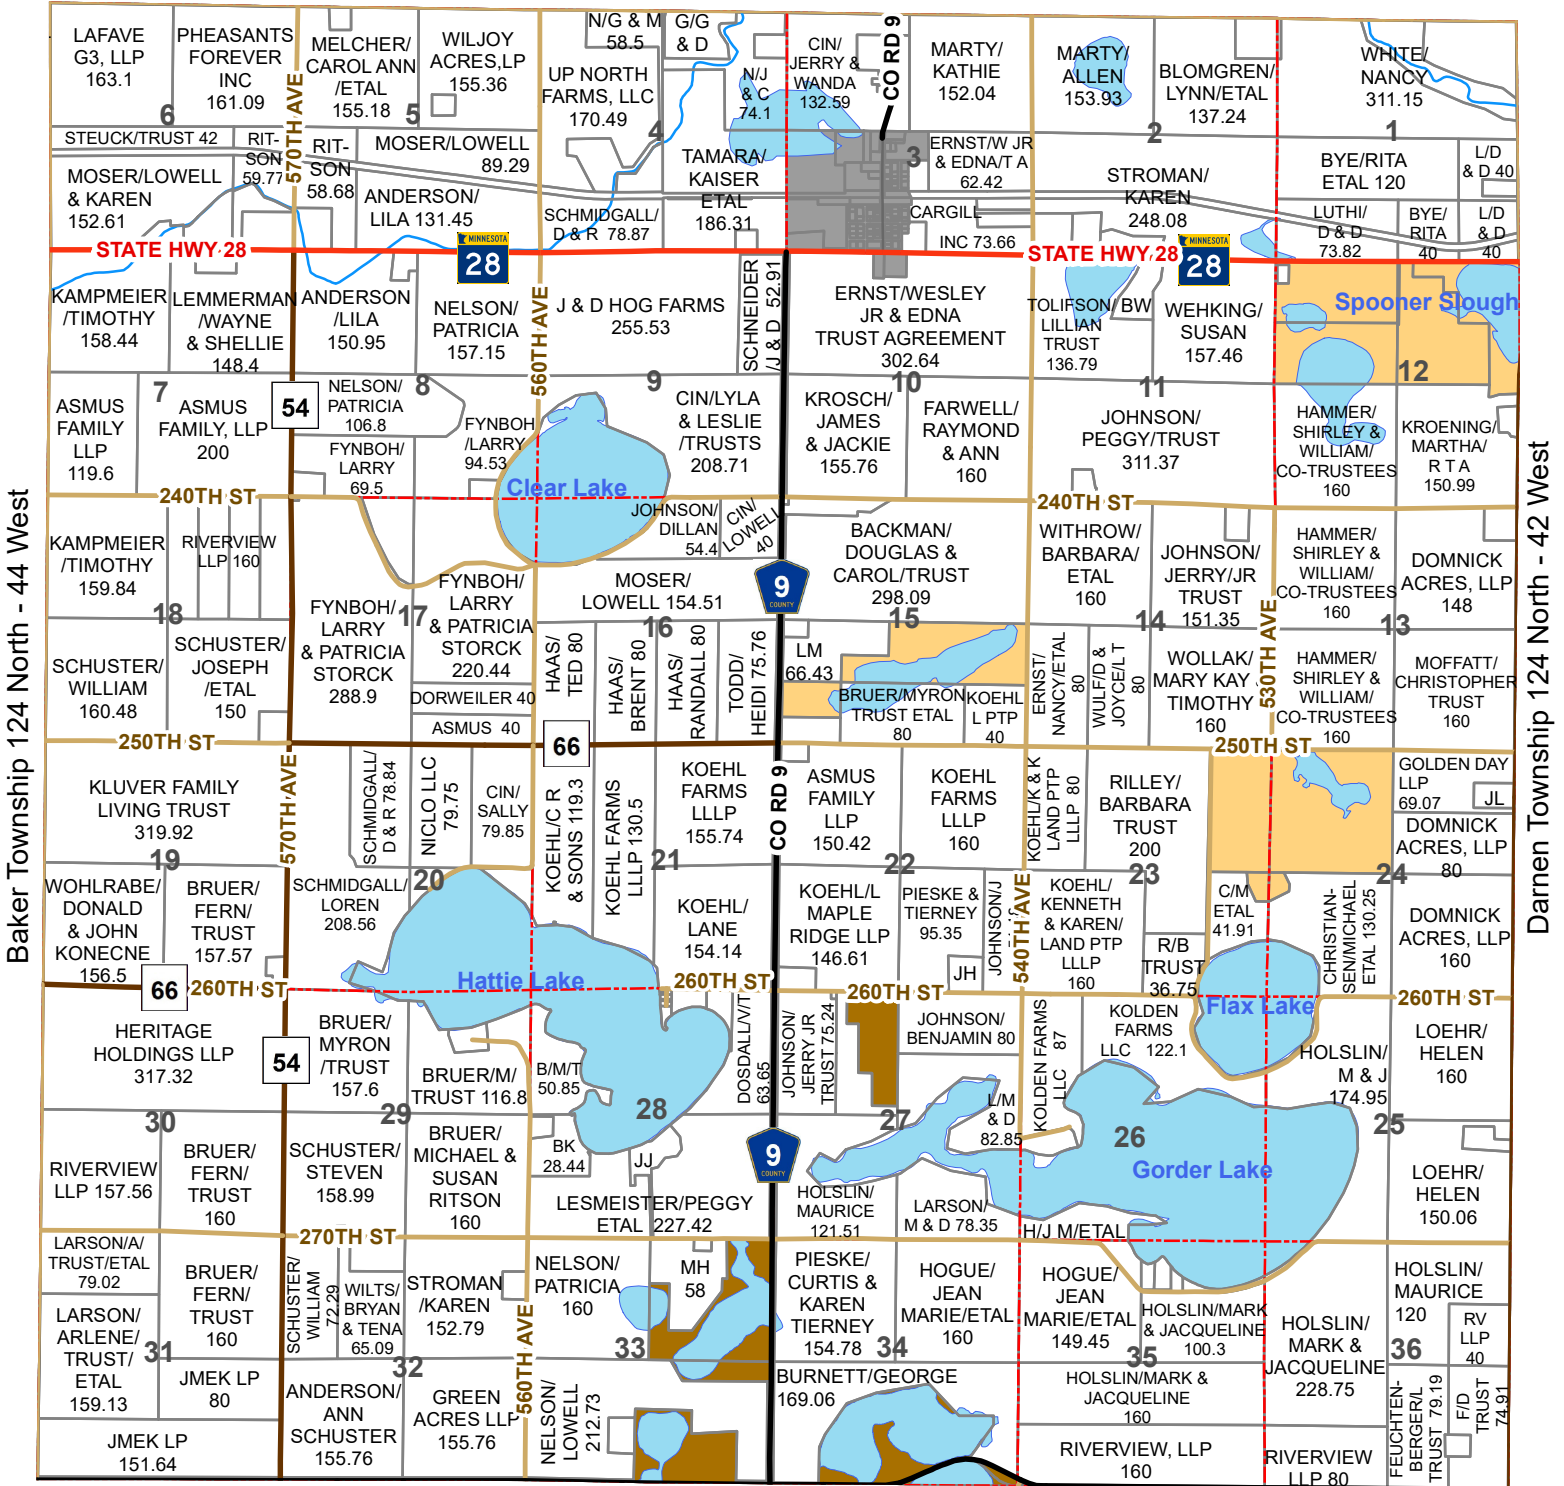

Scott Township

Township 124 North - Range 43 West

Pepperton Township 125 North - 43 West

Legend

- Waterfowl Production Area
- Wildlife Mangement Area