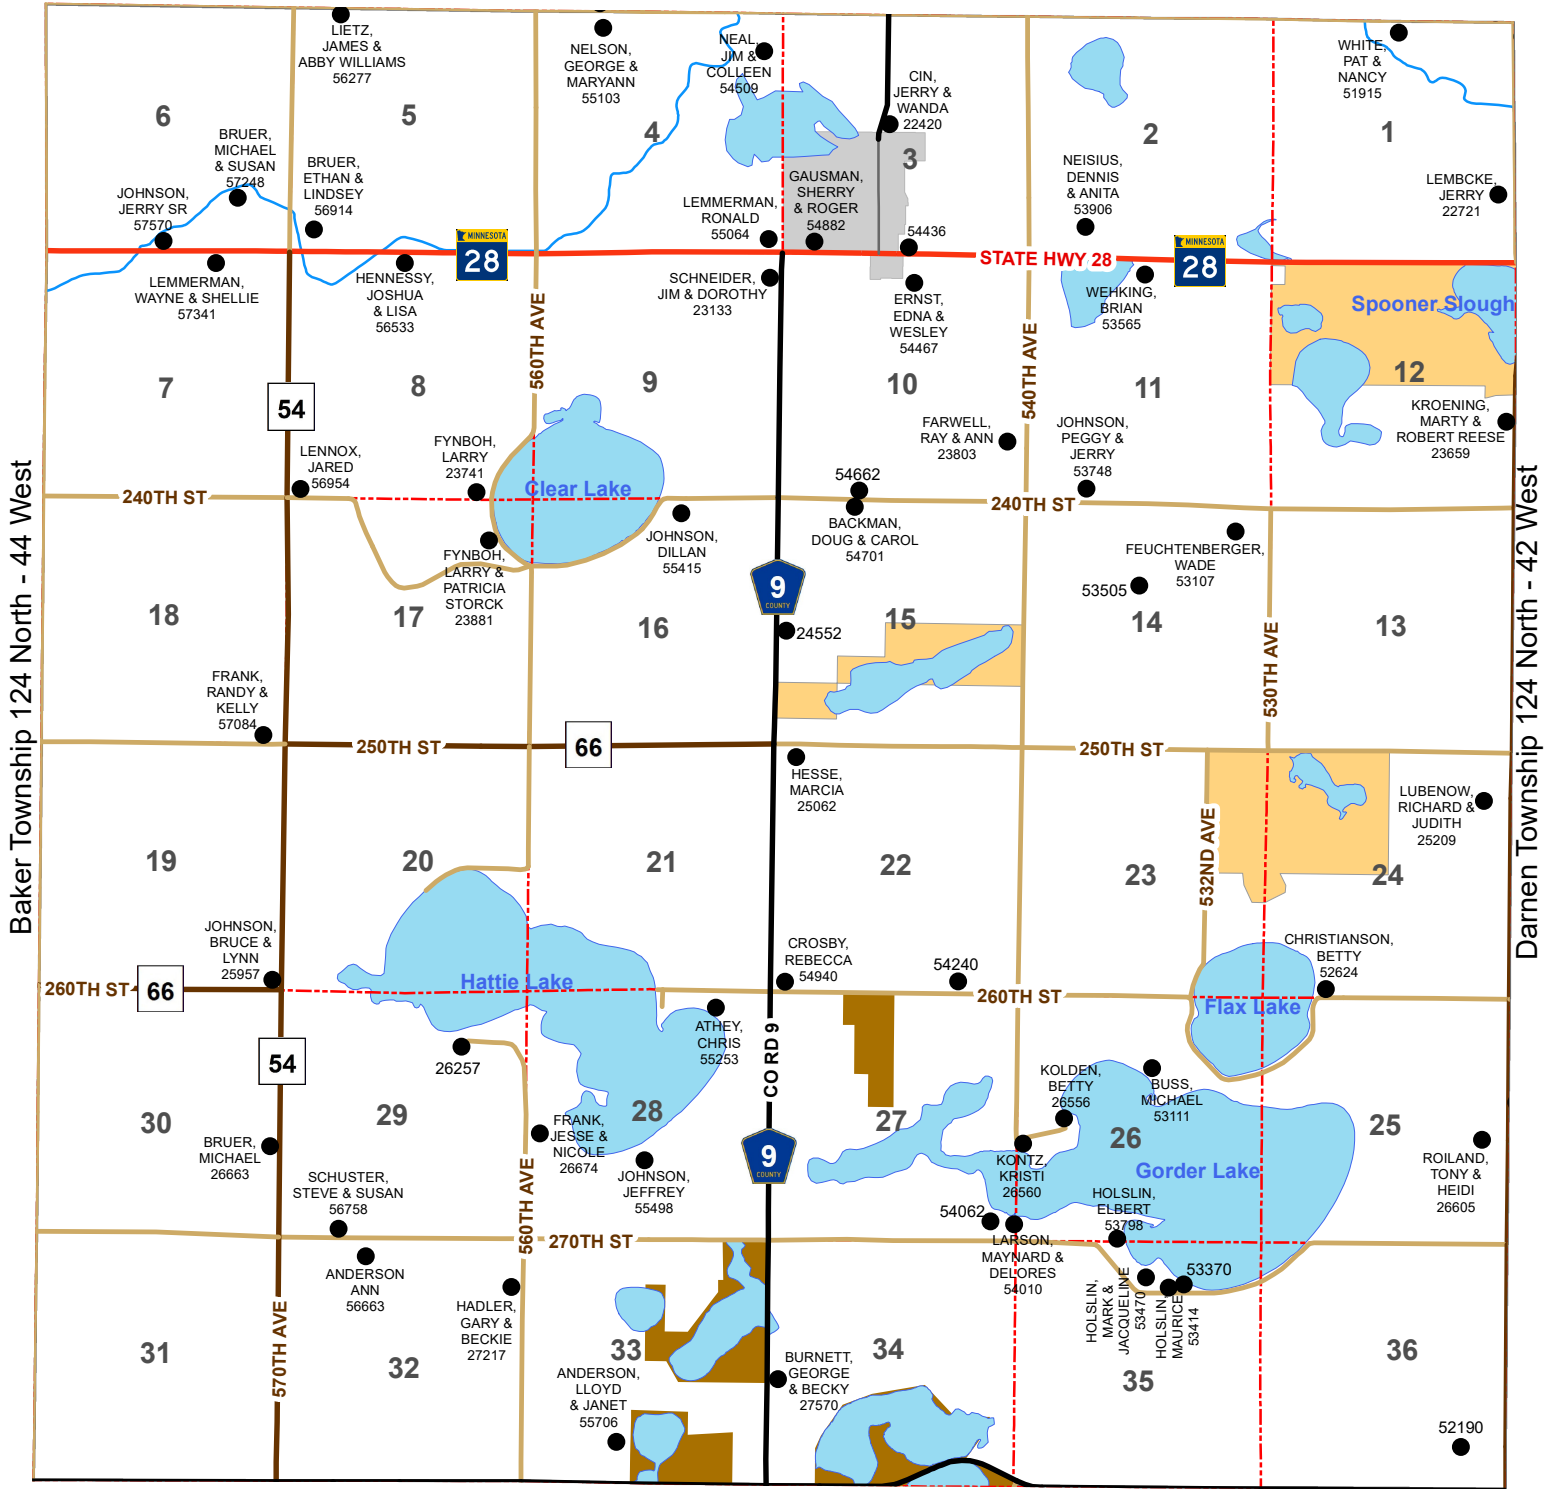

Scott Township

Township 124 North - Range 43 West

Pepperton Township 125 North - 43 West

Synnes Township 123 North - 43 West

Legend

- Waterfowl Production Area
- Wildlife Mangement Area