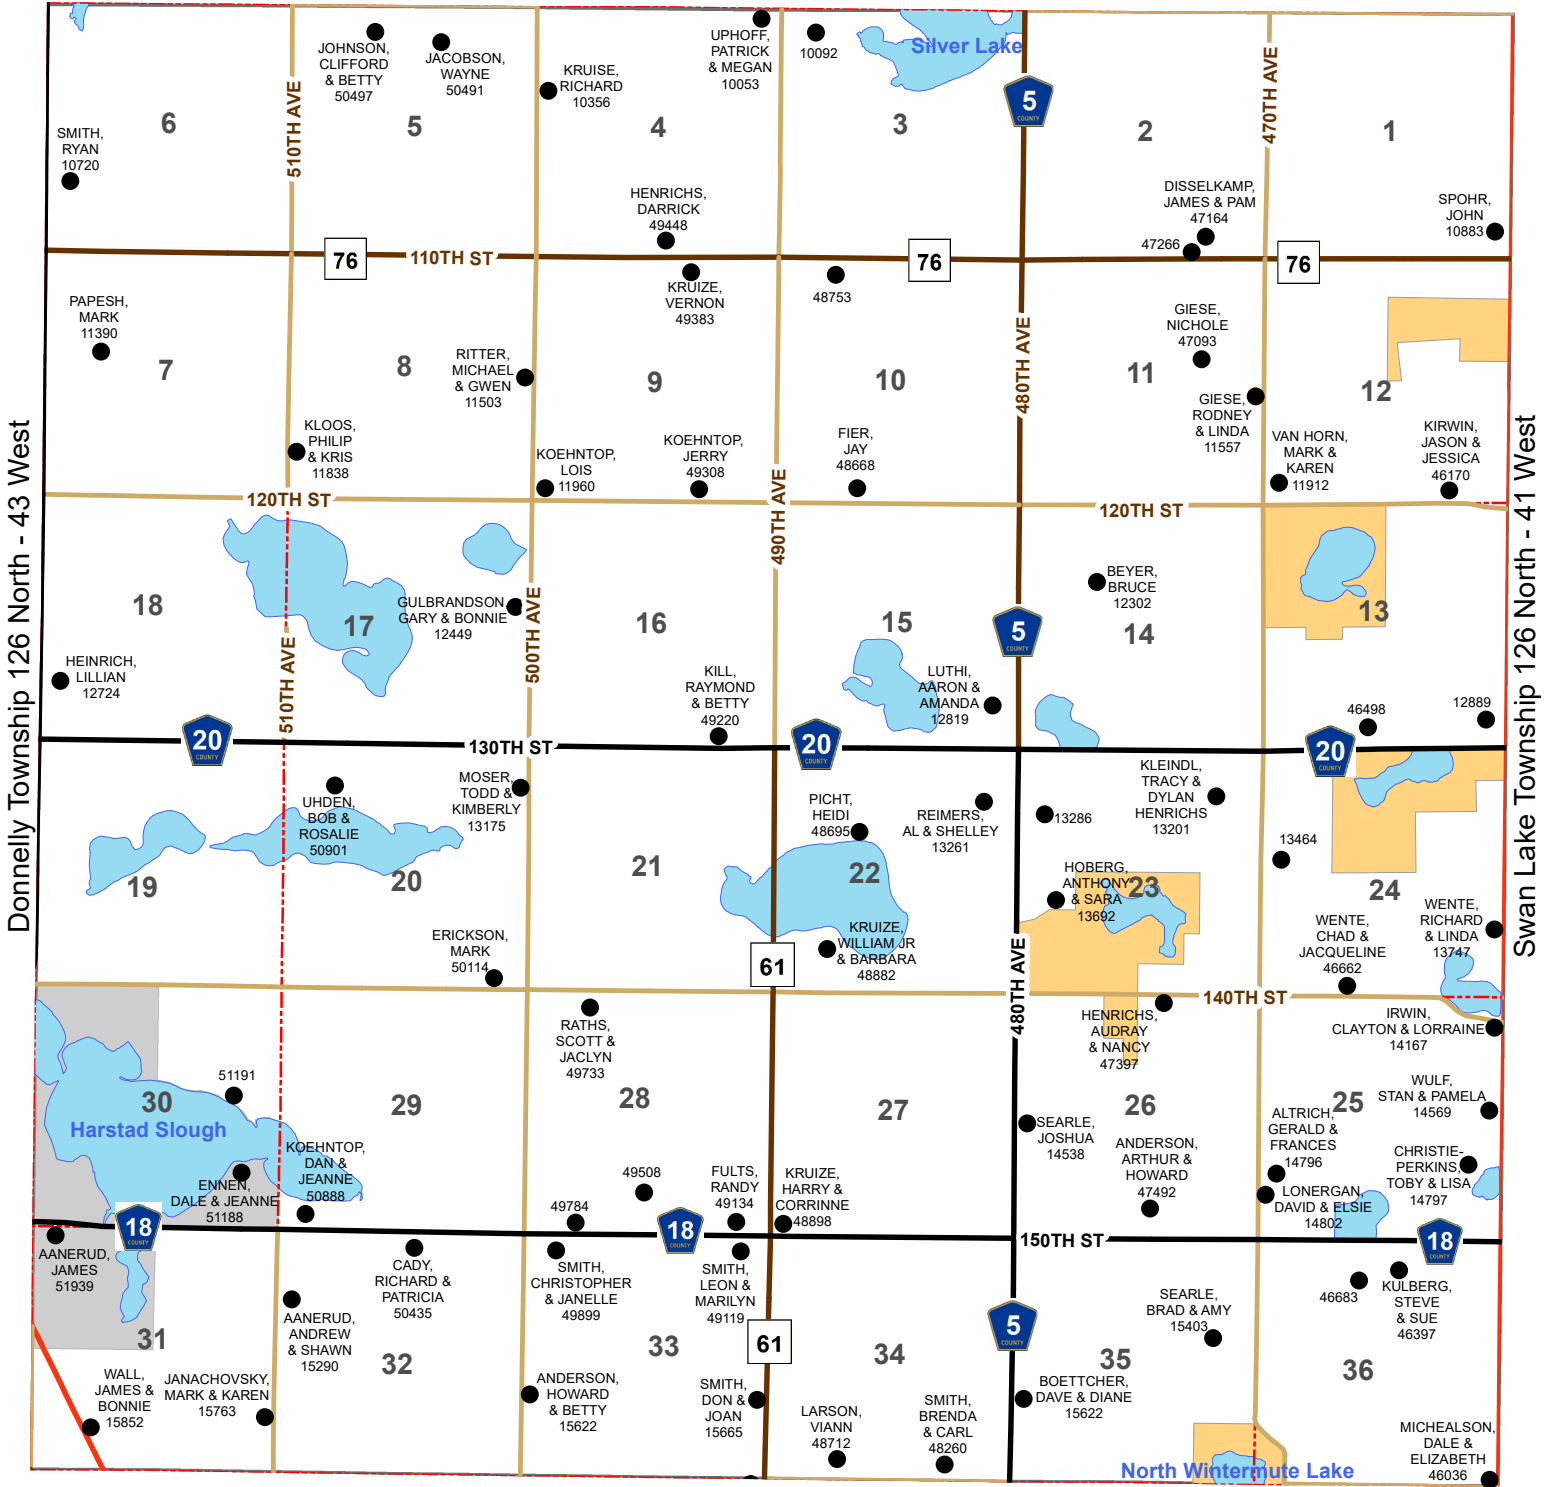

Rendsville Township

Township 126 North - Range 42 West

Grant County

Morris Township 125 North - 42 West

Legend

- Waterfowl Production Area
- Wildlife Mangement Area