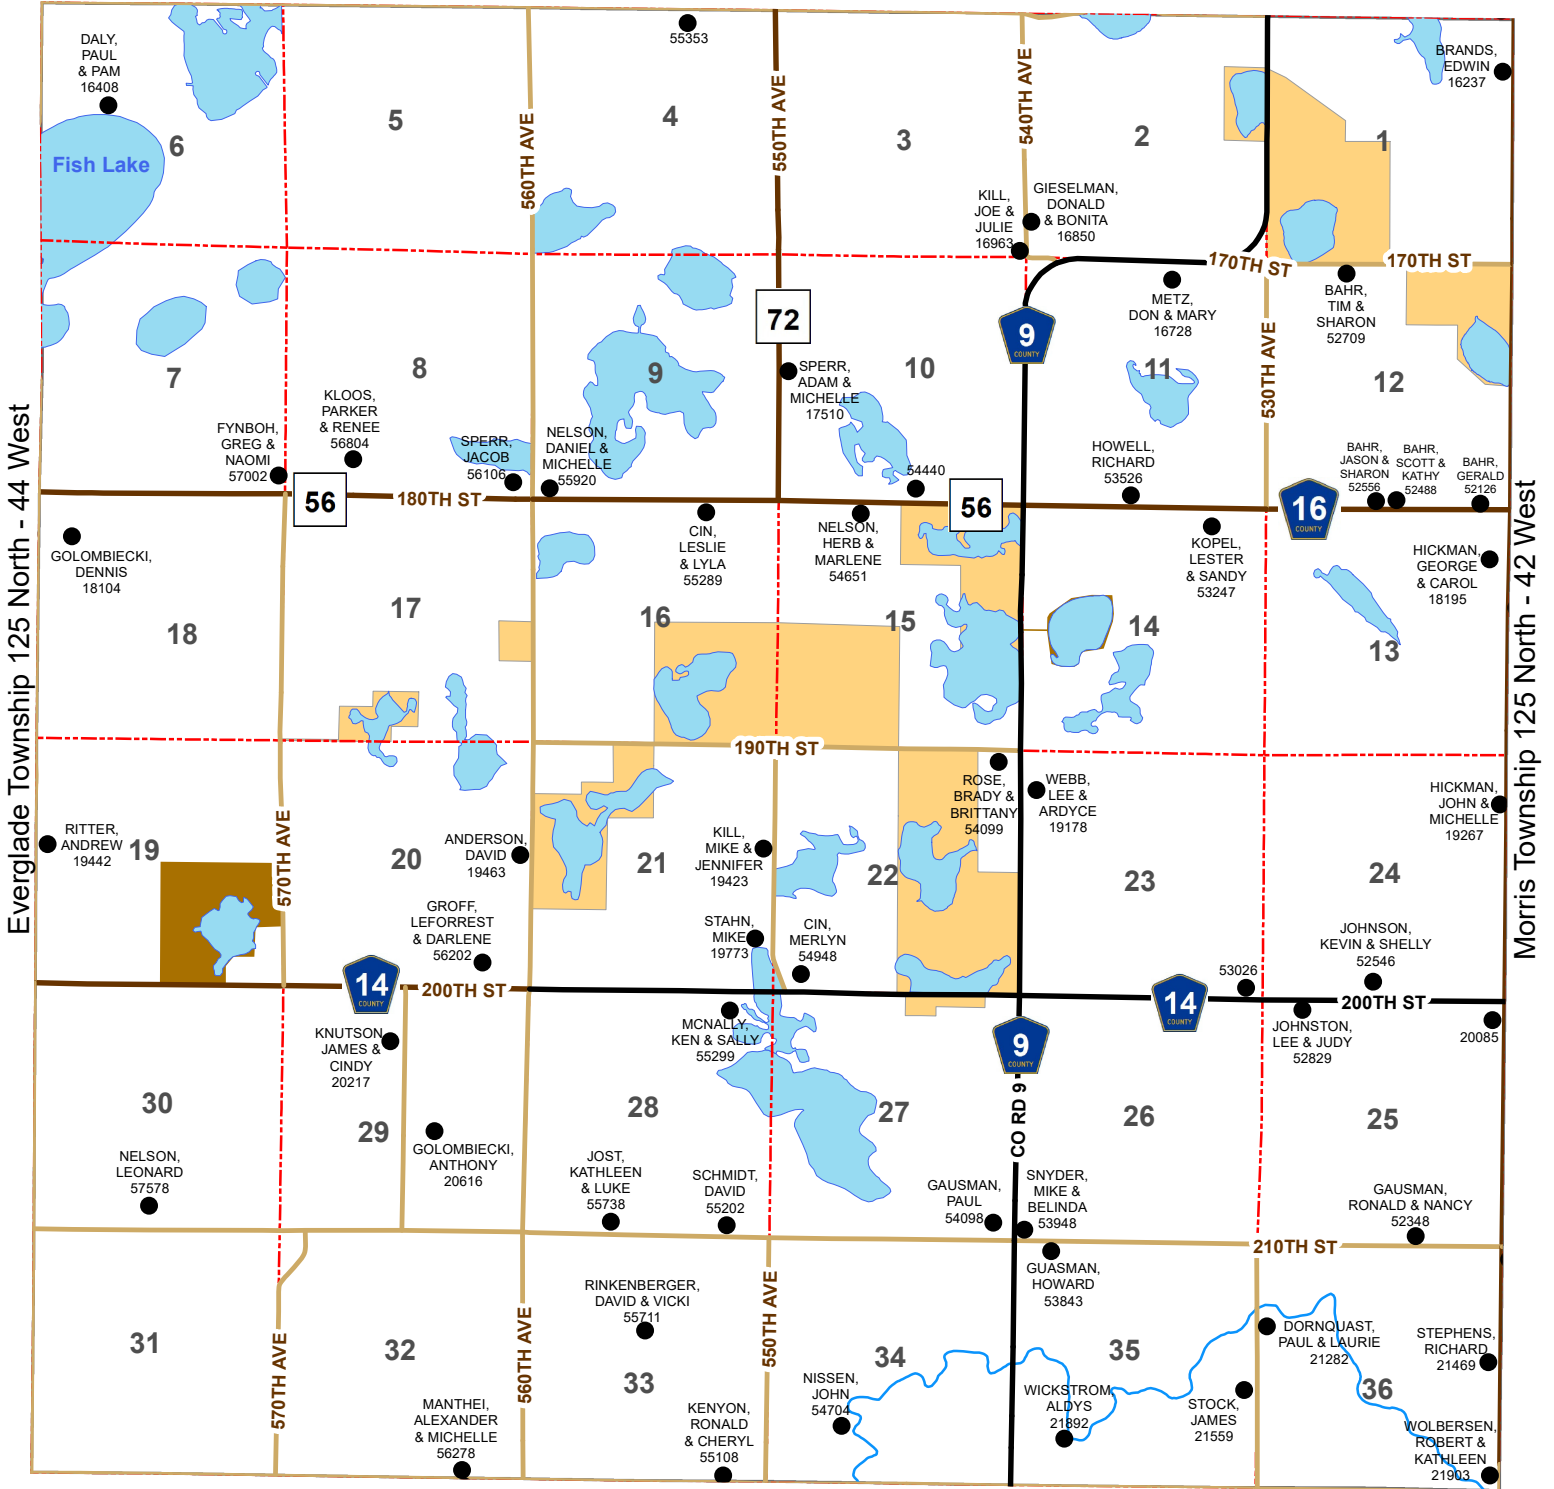

# Pepperton Township

Township 125 North - Range 43 West

Donnelly Township 126 North - 43 West

Scott Township 124 North - 43 West

## Legend

- Waterfowl Production Area
- Wildlife Mangement Area