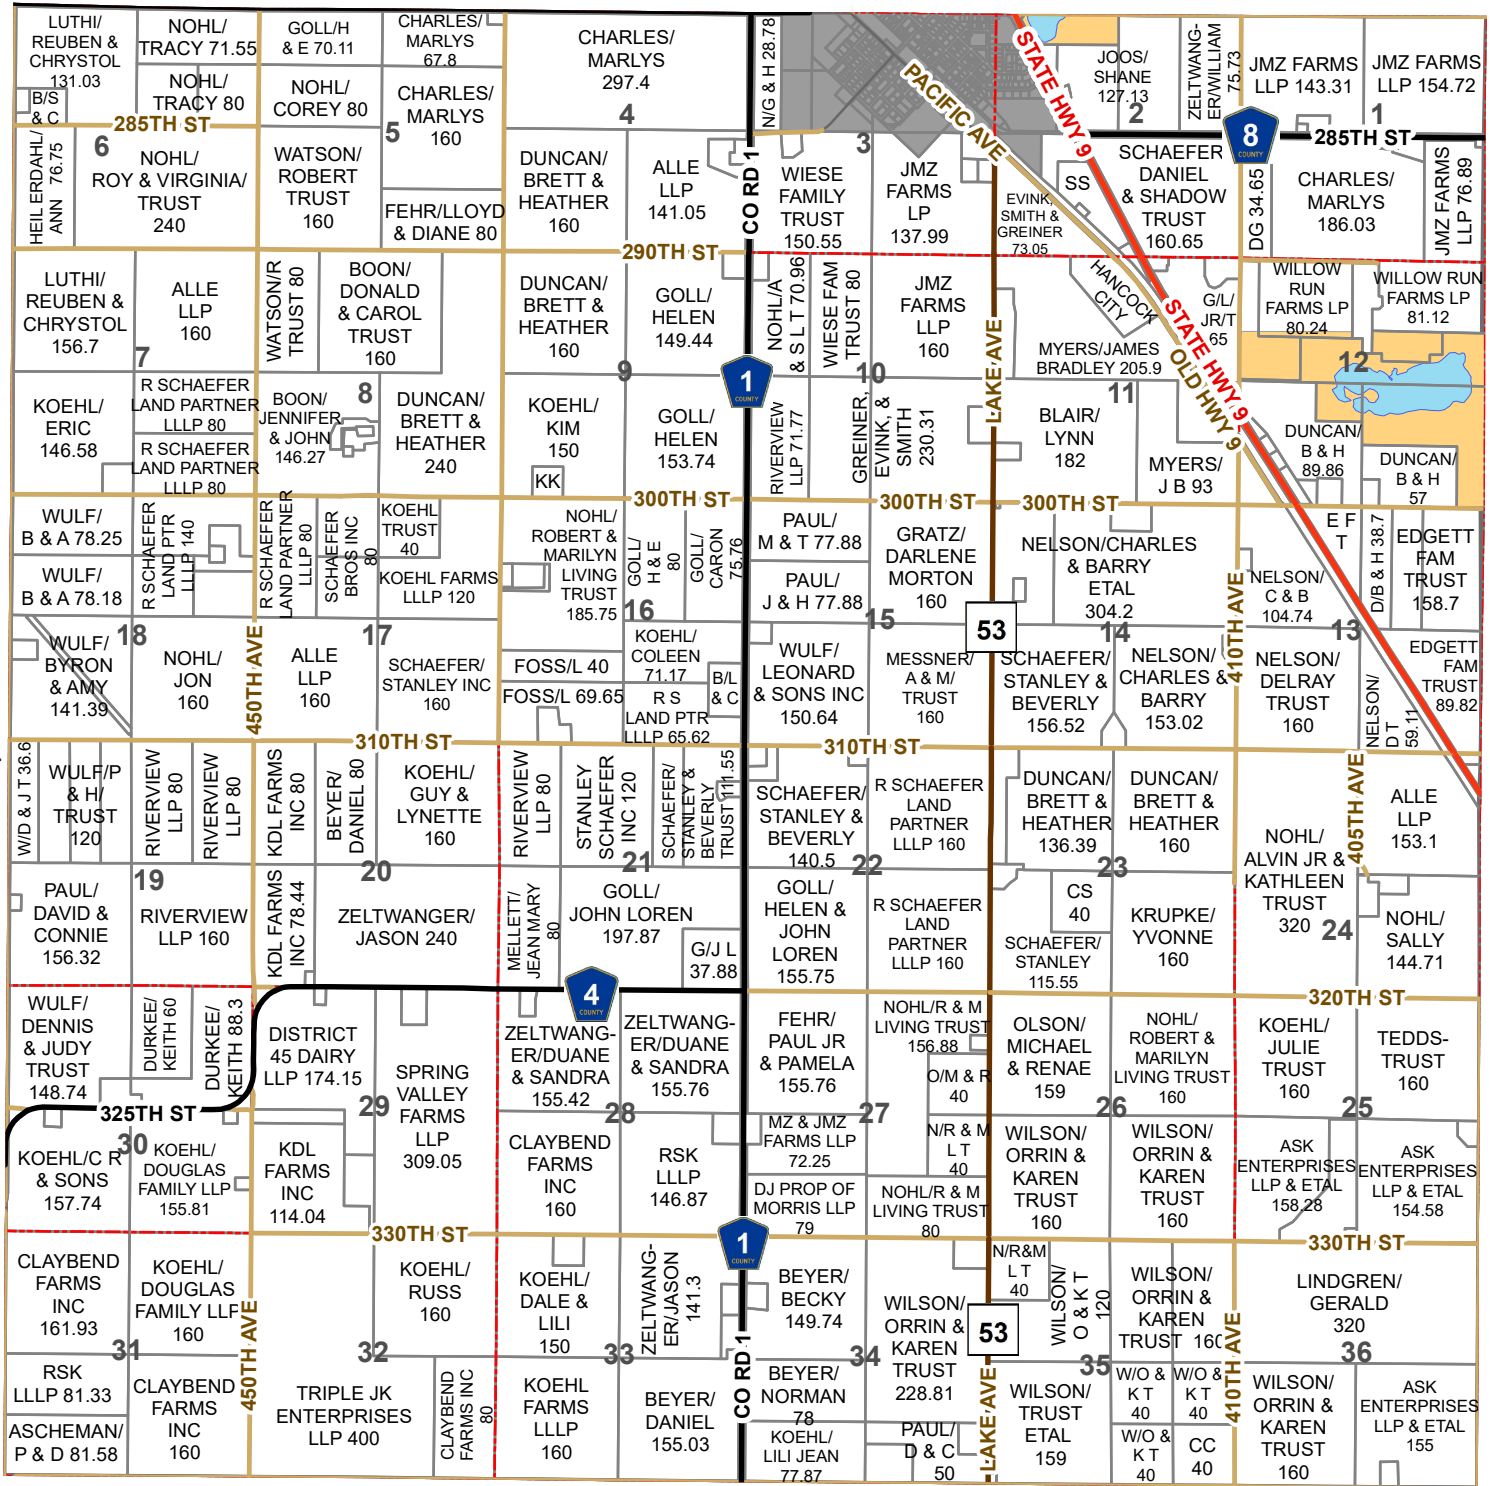

Moore Township

Township 123 North - Range 41 West

Hodges Township 124 North - 41 West

Horton Township 123 North - 42 West

Pope County

Legend

- Waterfowl Production Area
- Wildlife Mangement Area