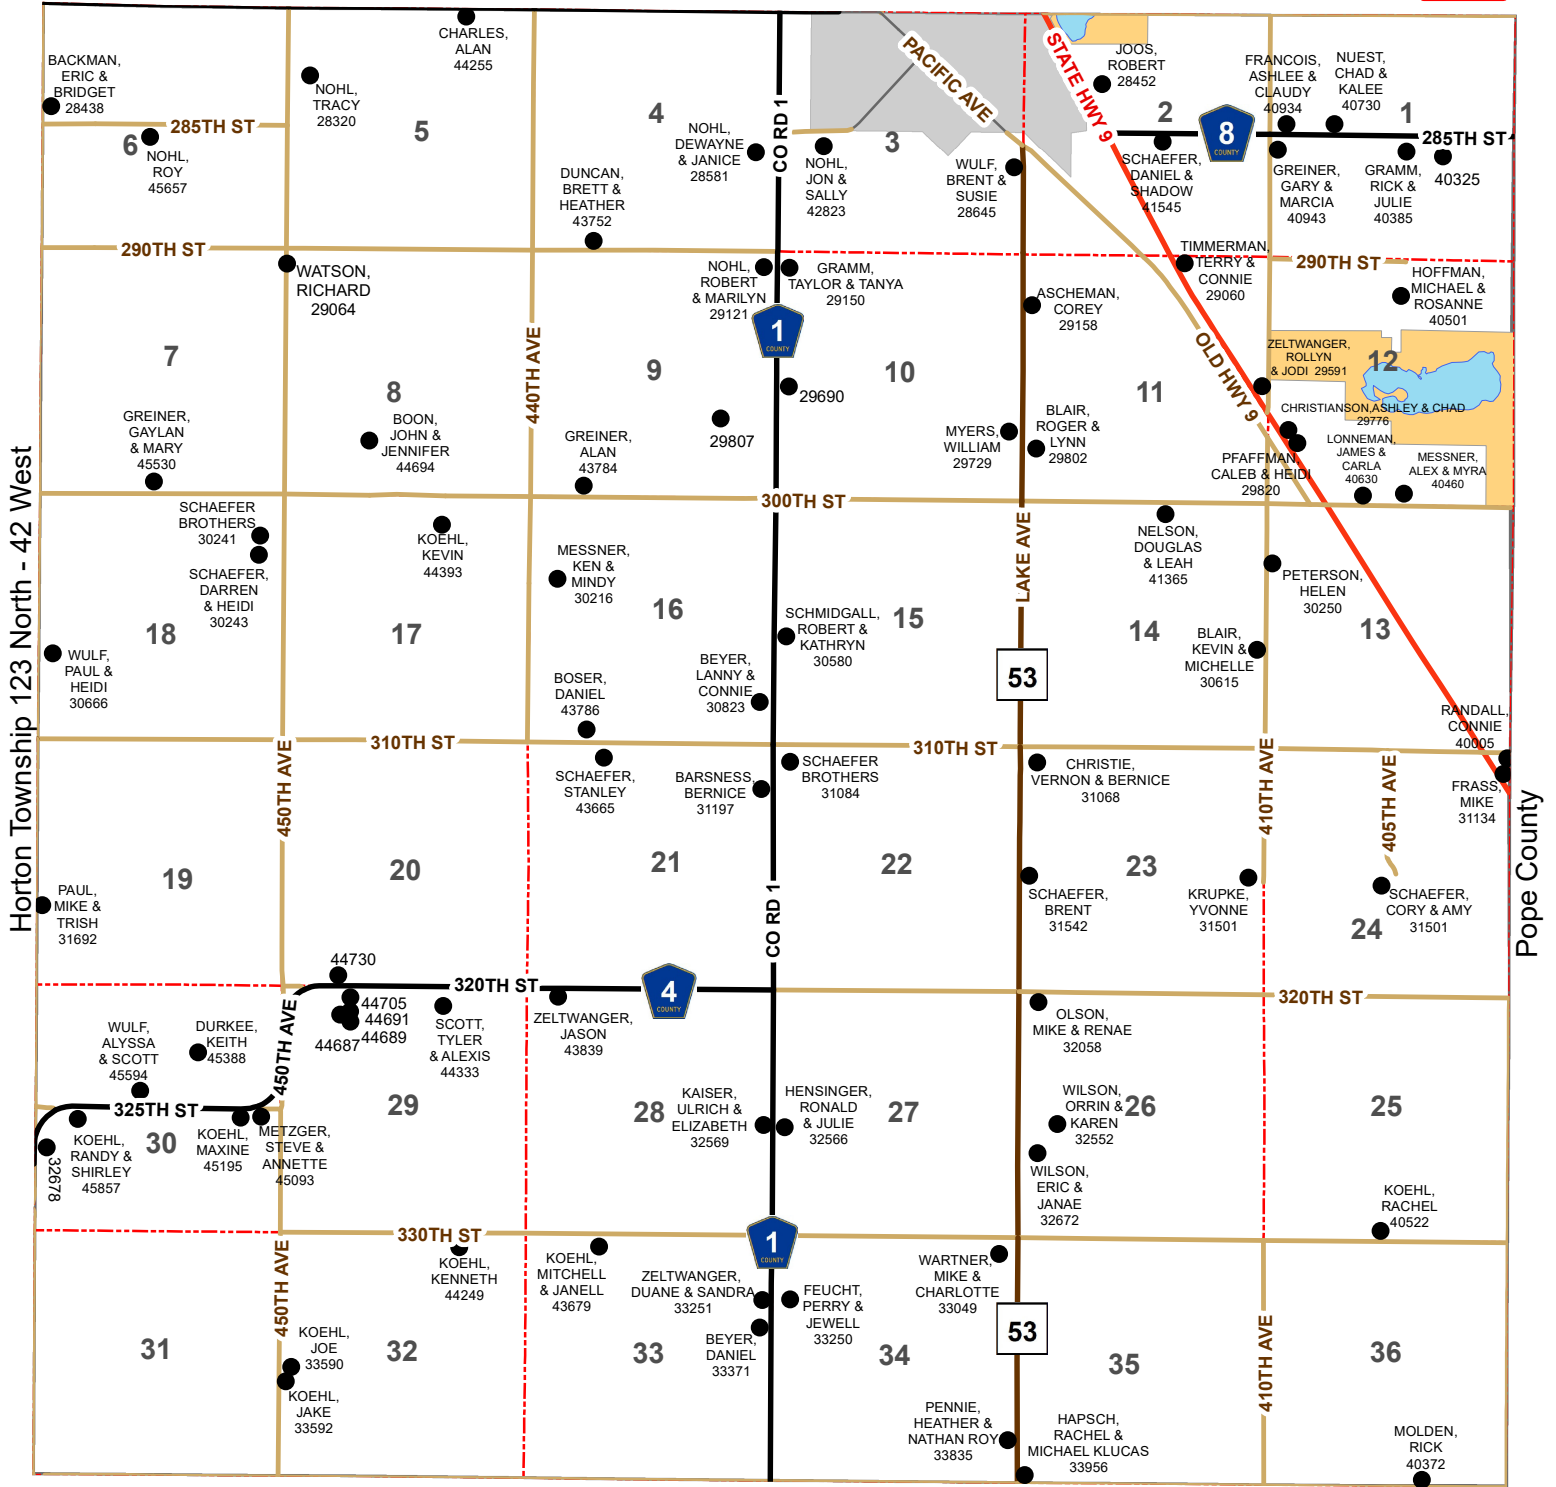

# Moore Township

Township 123 North - Range 41 West

Hodges Township 124 North - 41 West

## Legend

- Waterfowl Production Area
- Wildlife Mangement Area